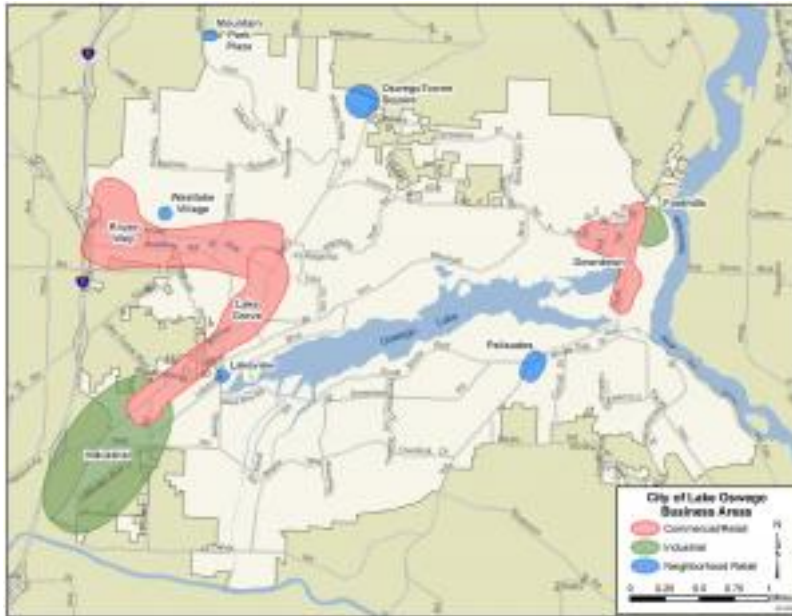

Business Districts Overview

Lake Oswego's businesses are clustered in a number of districts throughout the city, each with a distinctive character and mix of commercial uses. They include neighborhood retail areas, industrial zones, large shopping and office districts in downtown and Lake Grove, and a concentration of Class-A office in the Kruse Way/Meadows Road area.

[Downtown Lake Oswego](#)

[Lake Grove](#)

[Kruse Way](#)

[Mountain Park](#)

[Palisades](#)

[Industrial Zones](#)

Supporting Documents

 [Lake Oswego Business Districts Map](#)