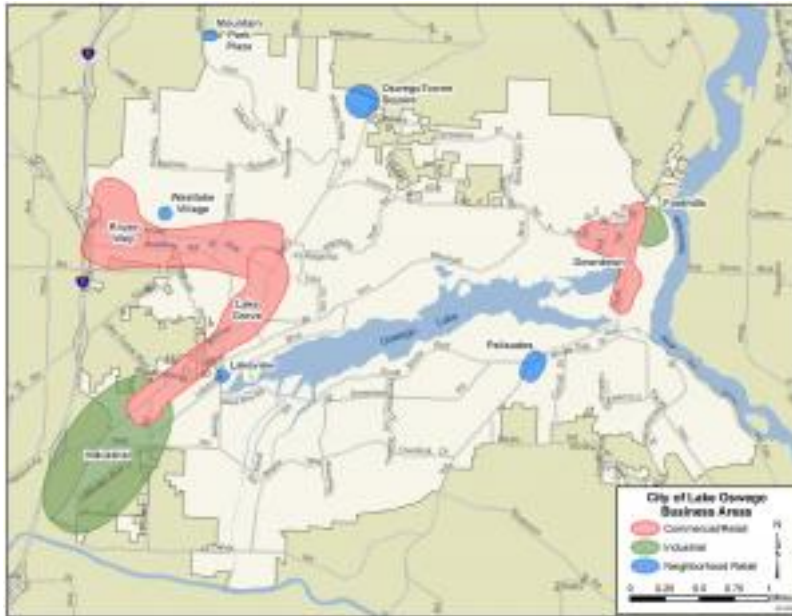

Business Districts Overview

Lake Oswego’s businesses are clustered in a number of districts throughout the city, each with a distinctive character and mix of commercial uses. They include neighborhood retail areas, industrial zones, large shopping and office districts in downtown and Lake Grove, and a concentration of Class-A office in the Kruse Way/Meadows Road area.

[Downtown Lake Oswego](#)

[Lake Grove](#)

[Kruse Way](#)

[Mountain Park](#)

[Palisades](#)

[Industrial Zones](#)

Supporting Documents

 [Lake Oswego Business Districts Map](#)

 [Downtown Parking Map](#)