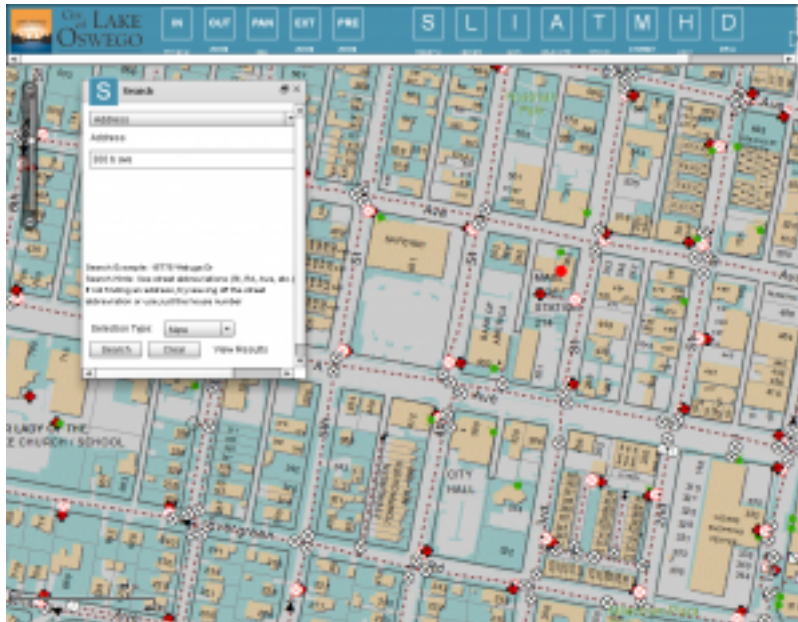

Find Closest Hydrant

Published on City of Lake Oswego Oregon Official Website (<http://www.ci.oswego.or.us>)

Find Closest Hydrant

The City of Lake Oswego has an interactive map available to search for information. One of these is a hydrant map that will show the hydrants (Marked in red) and the water lines with sizes.

Click [HERE](#) for interactive map.

- [Hydrant Flow Information](#)

Fire flow test data provides necessary information for water service planners, fire protection bureaus, and building designers. Here you can find flow information on tested hydrants. Flow information on Hydrants tested with GPM at 20 PSI.