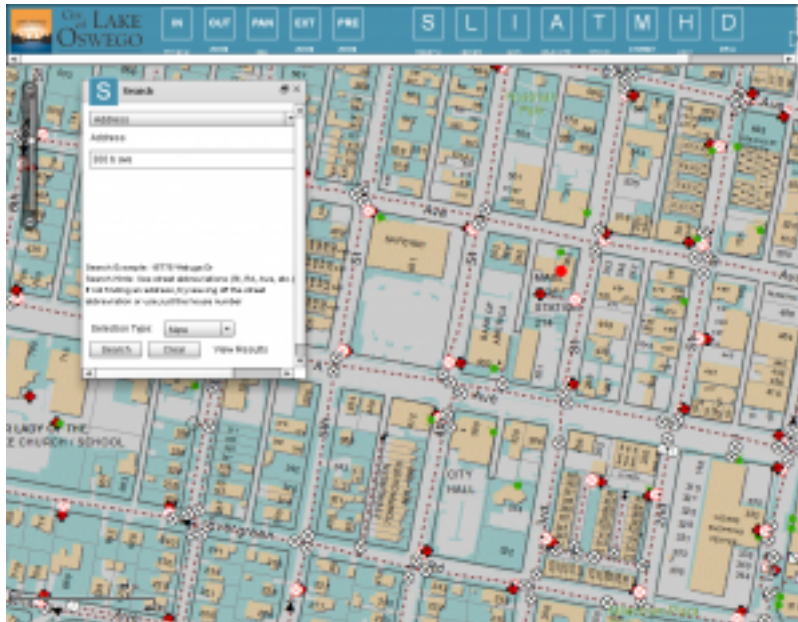

Find Closest Hydrant

Published on City of Lake Oswego Oregon Official Website (<http://www.ci.oswego.or.us>)

Find Closest Hydrant

The City of Lake Oswego has an interactive map available to search for information. One of these is a hydrant map that will show the hydrants (Marked in red) and the water lines with sizes.

Click [HERE](#) for interactive map.

[Hydrant Flow Information](#)

Fire flow test data provides necessary information for water service planners, fire protection bureaus, and building designers. Here you can find flow information on tested hydrants. Flow information on Hydrants tested with GPM at 20 PSI.