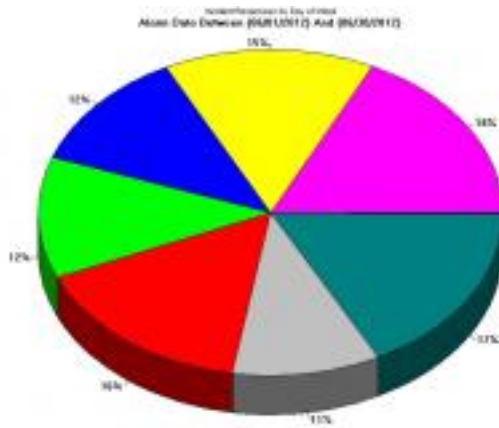

Service Report

Published on City of Lake Oswego Oregon Official Website (<http://www.ci.oswego.or.us>)

Service Report

This table shows current incident counts for current month and year to date.

Loading current values