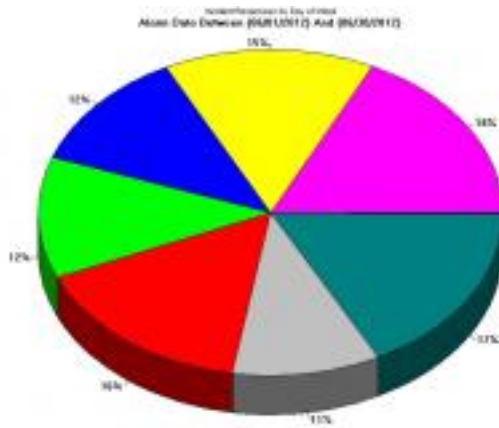

Service Report

Published on City of Lake Oswego Oregon Official Website (<http://www.ci.oswego.or.us>)

Service Report

This table shows current incident counts for current month and year to date.

Loading current values

Source URL (retrieved on 06/24/2017 - 3:35pm): <http://www.ci.oswego.or.us/fire/service-report>