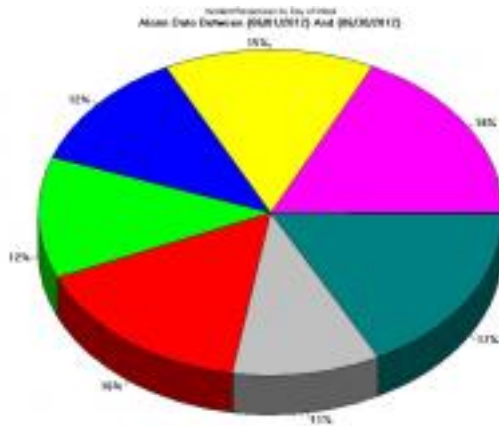

Service Report

Published on City of Lake Oswego Oregon Official Website (<http://www.ci.oswego.or.us>)

Service Report

This table shows current incident counts for current month and year to date.

Loading current values