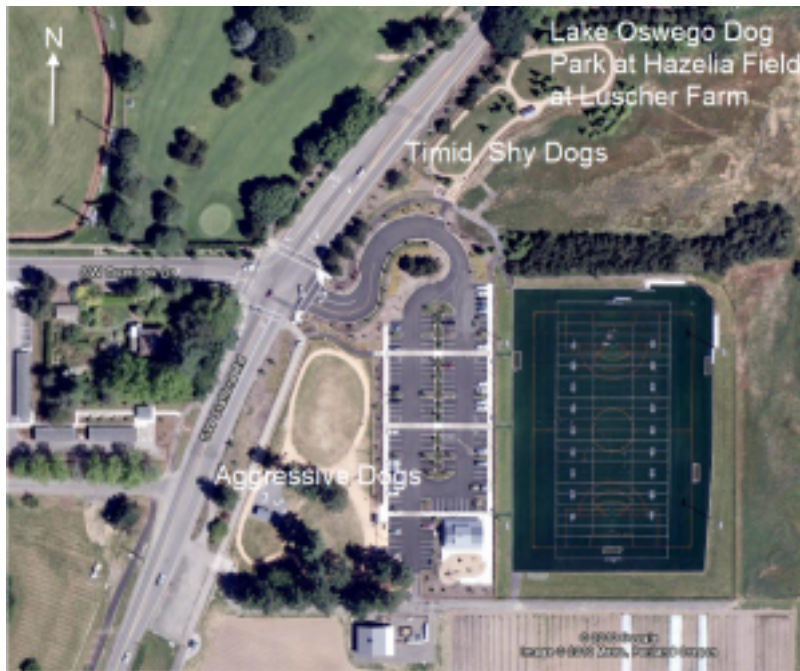

## Hazelia Dog Park

The Hazelia Dog Park, located at Hazelia Field at Luscher Farm, 17800 Stafford Road is separated into two areas for our canine friends.

The northern most area is for timid and shy dogs. The larger area fronting the parking lot is for more outgoing dogs. See the attached PDF under Supporting Documents for more information.