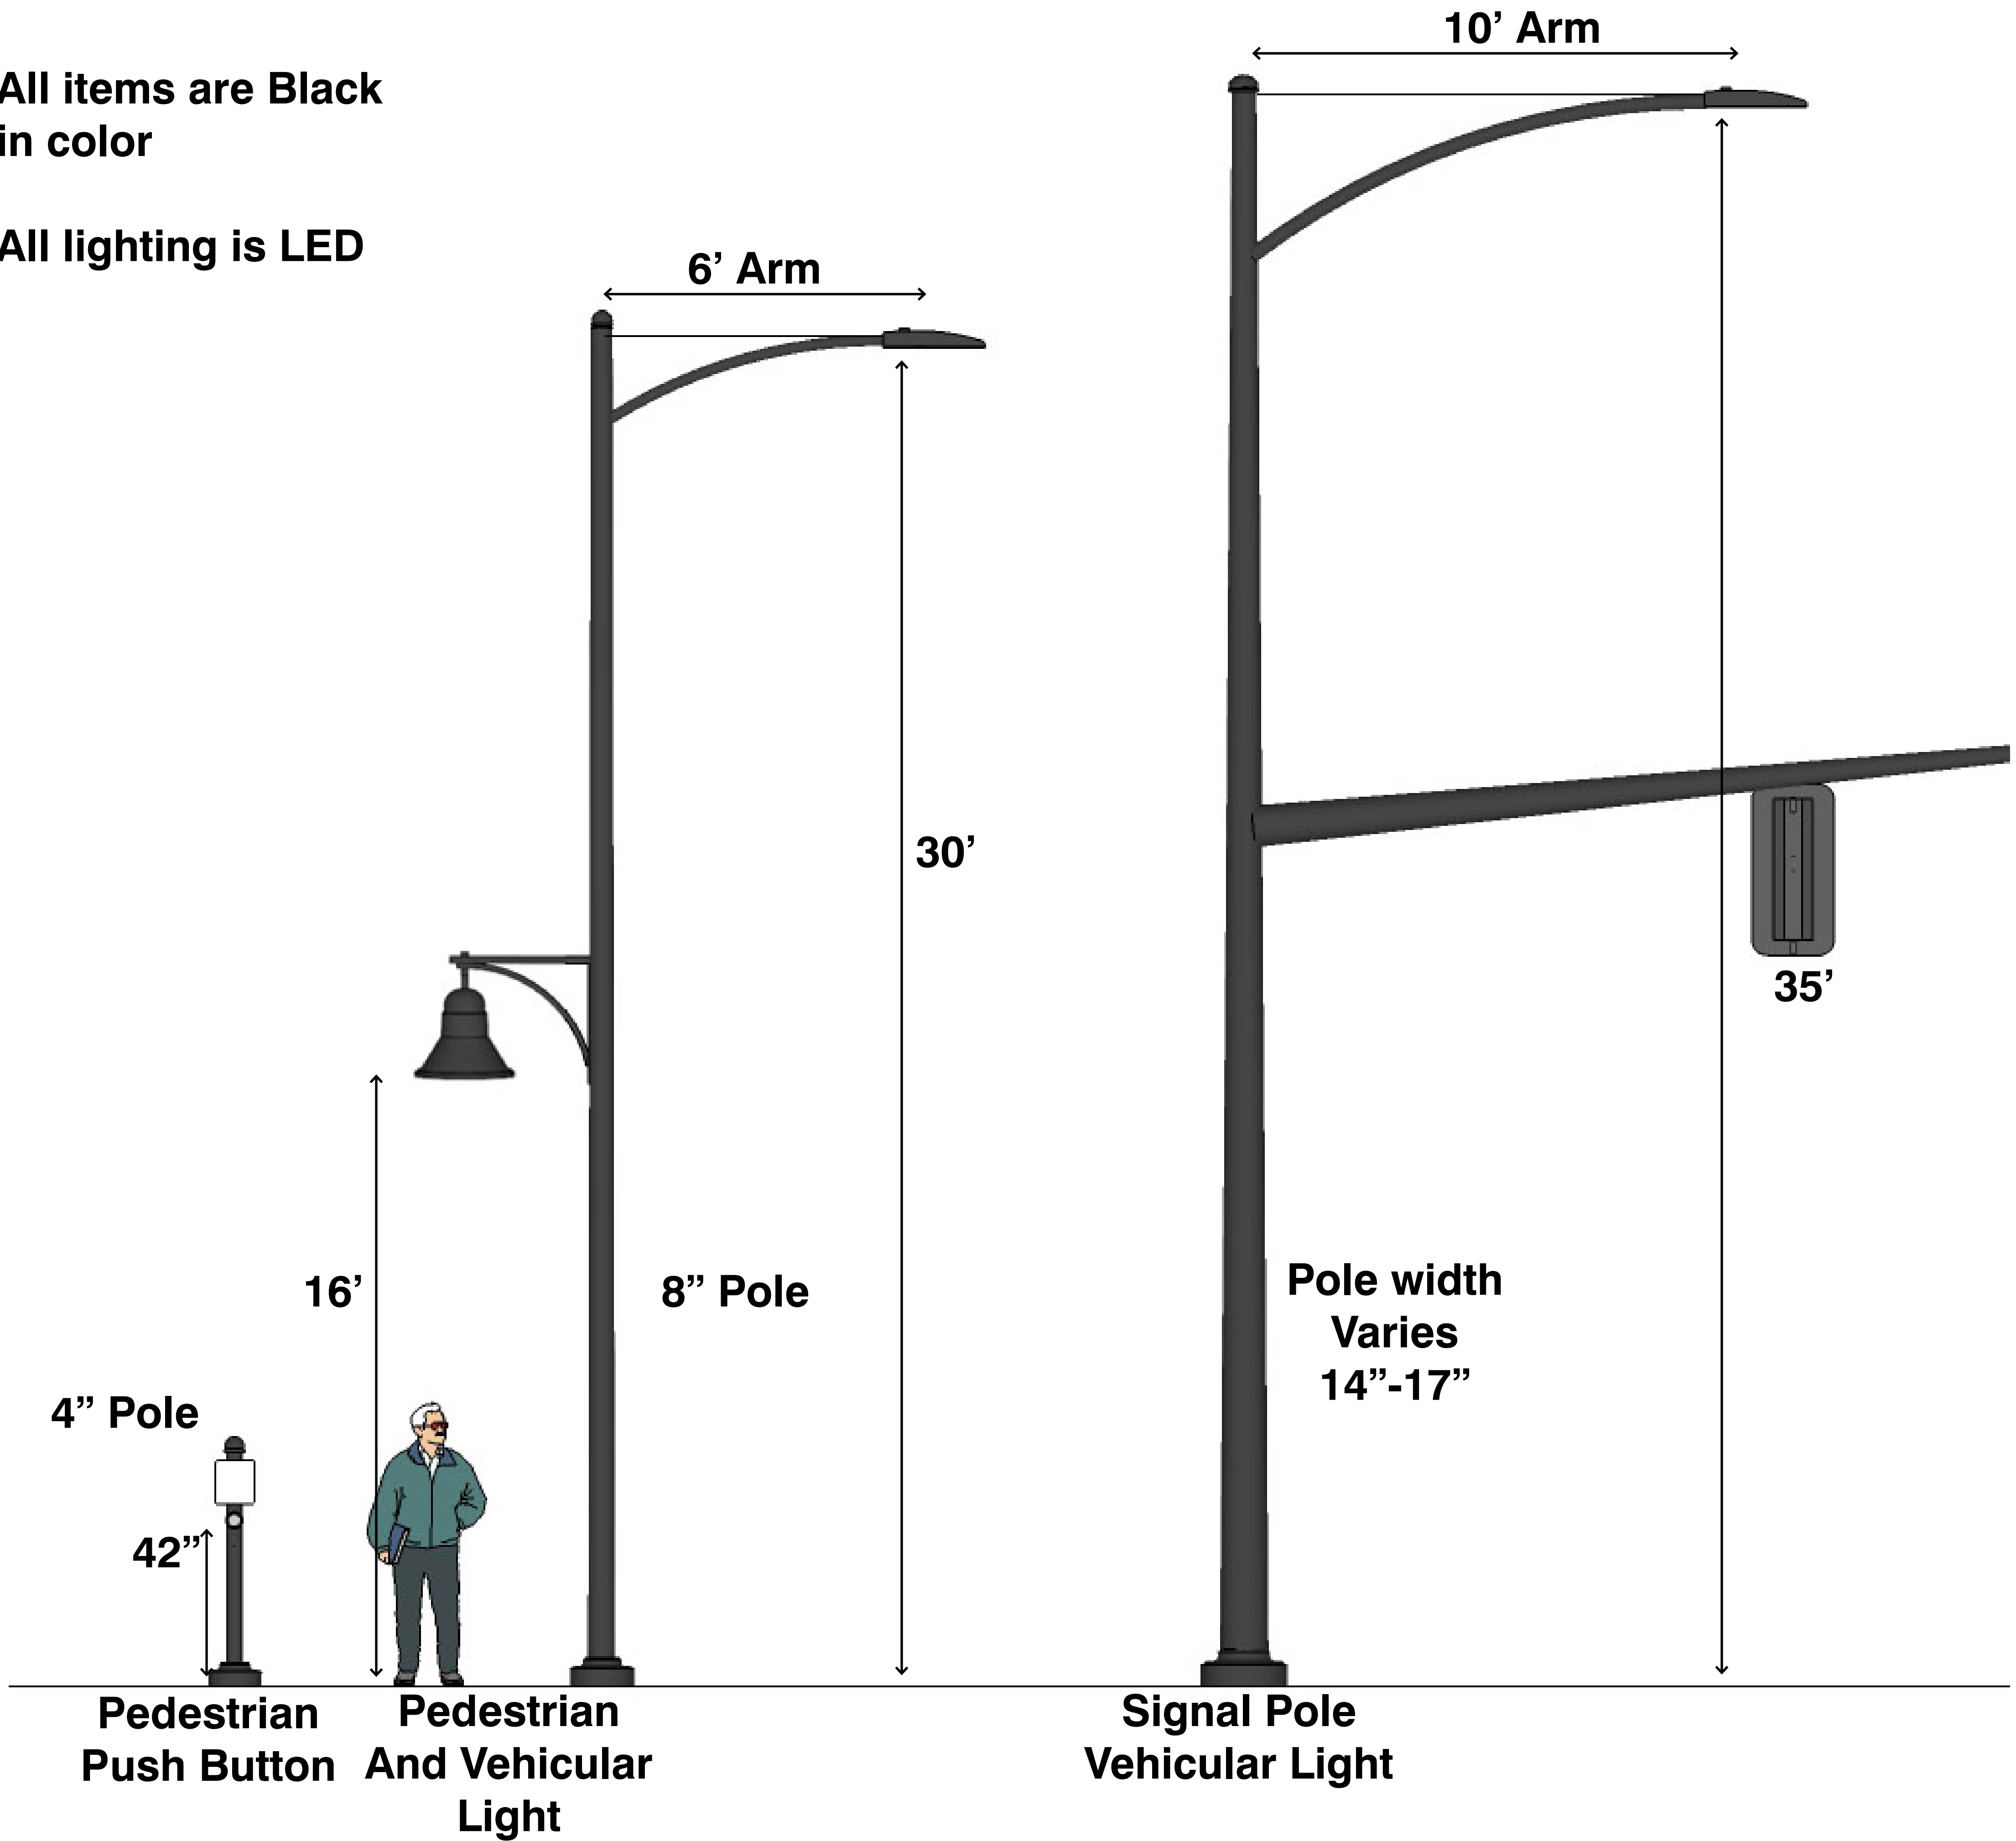

13.3 - Light Poles, Signal Poles, Pedestrian Crossing Button Poles

All items are Black in color

All lighting is LED

Pole Base

Pedestrian Luminaire

Vehicular Luminaire

- EPA:** 0.9 ft² (0.08 m²)
- Length:** 27" (68.6 cm)
- Width:** 13" (33.0 cm)
- Height:** 5" (12.7 cm)