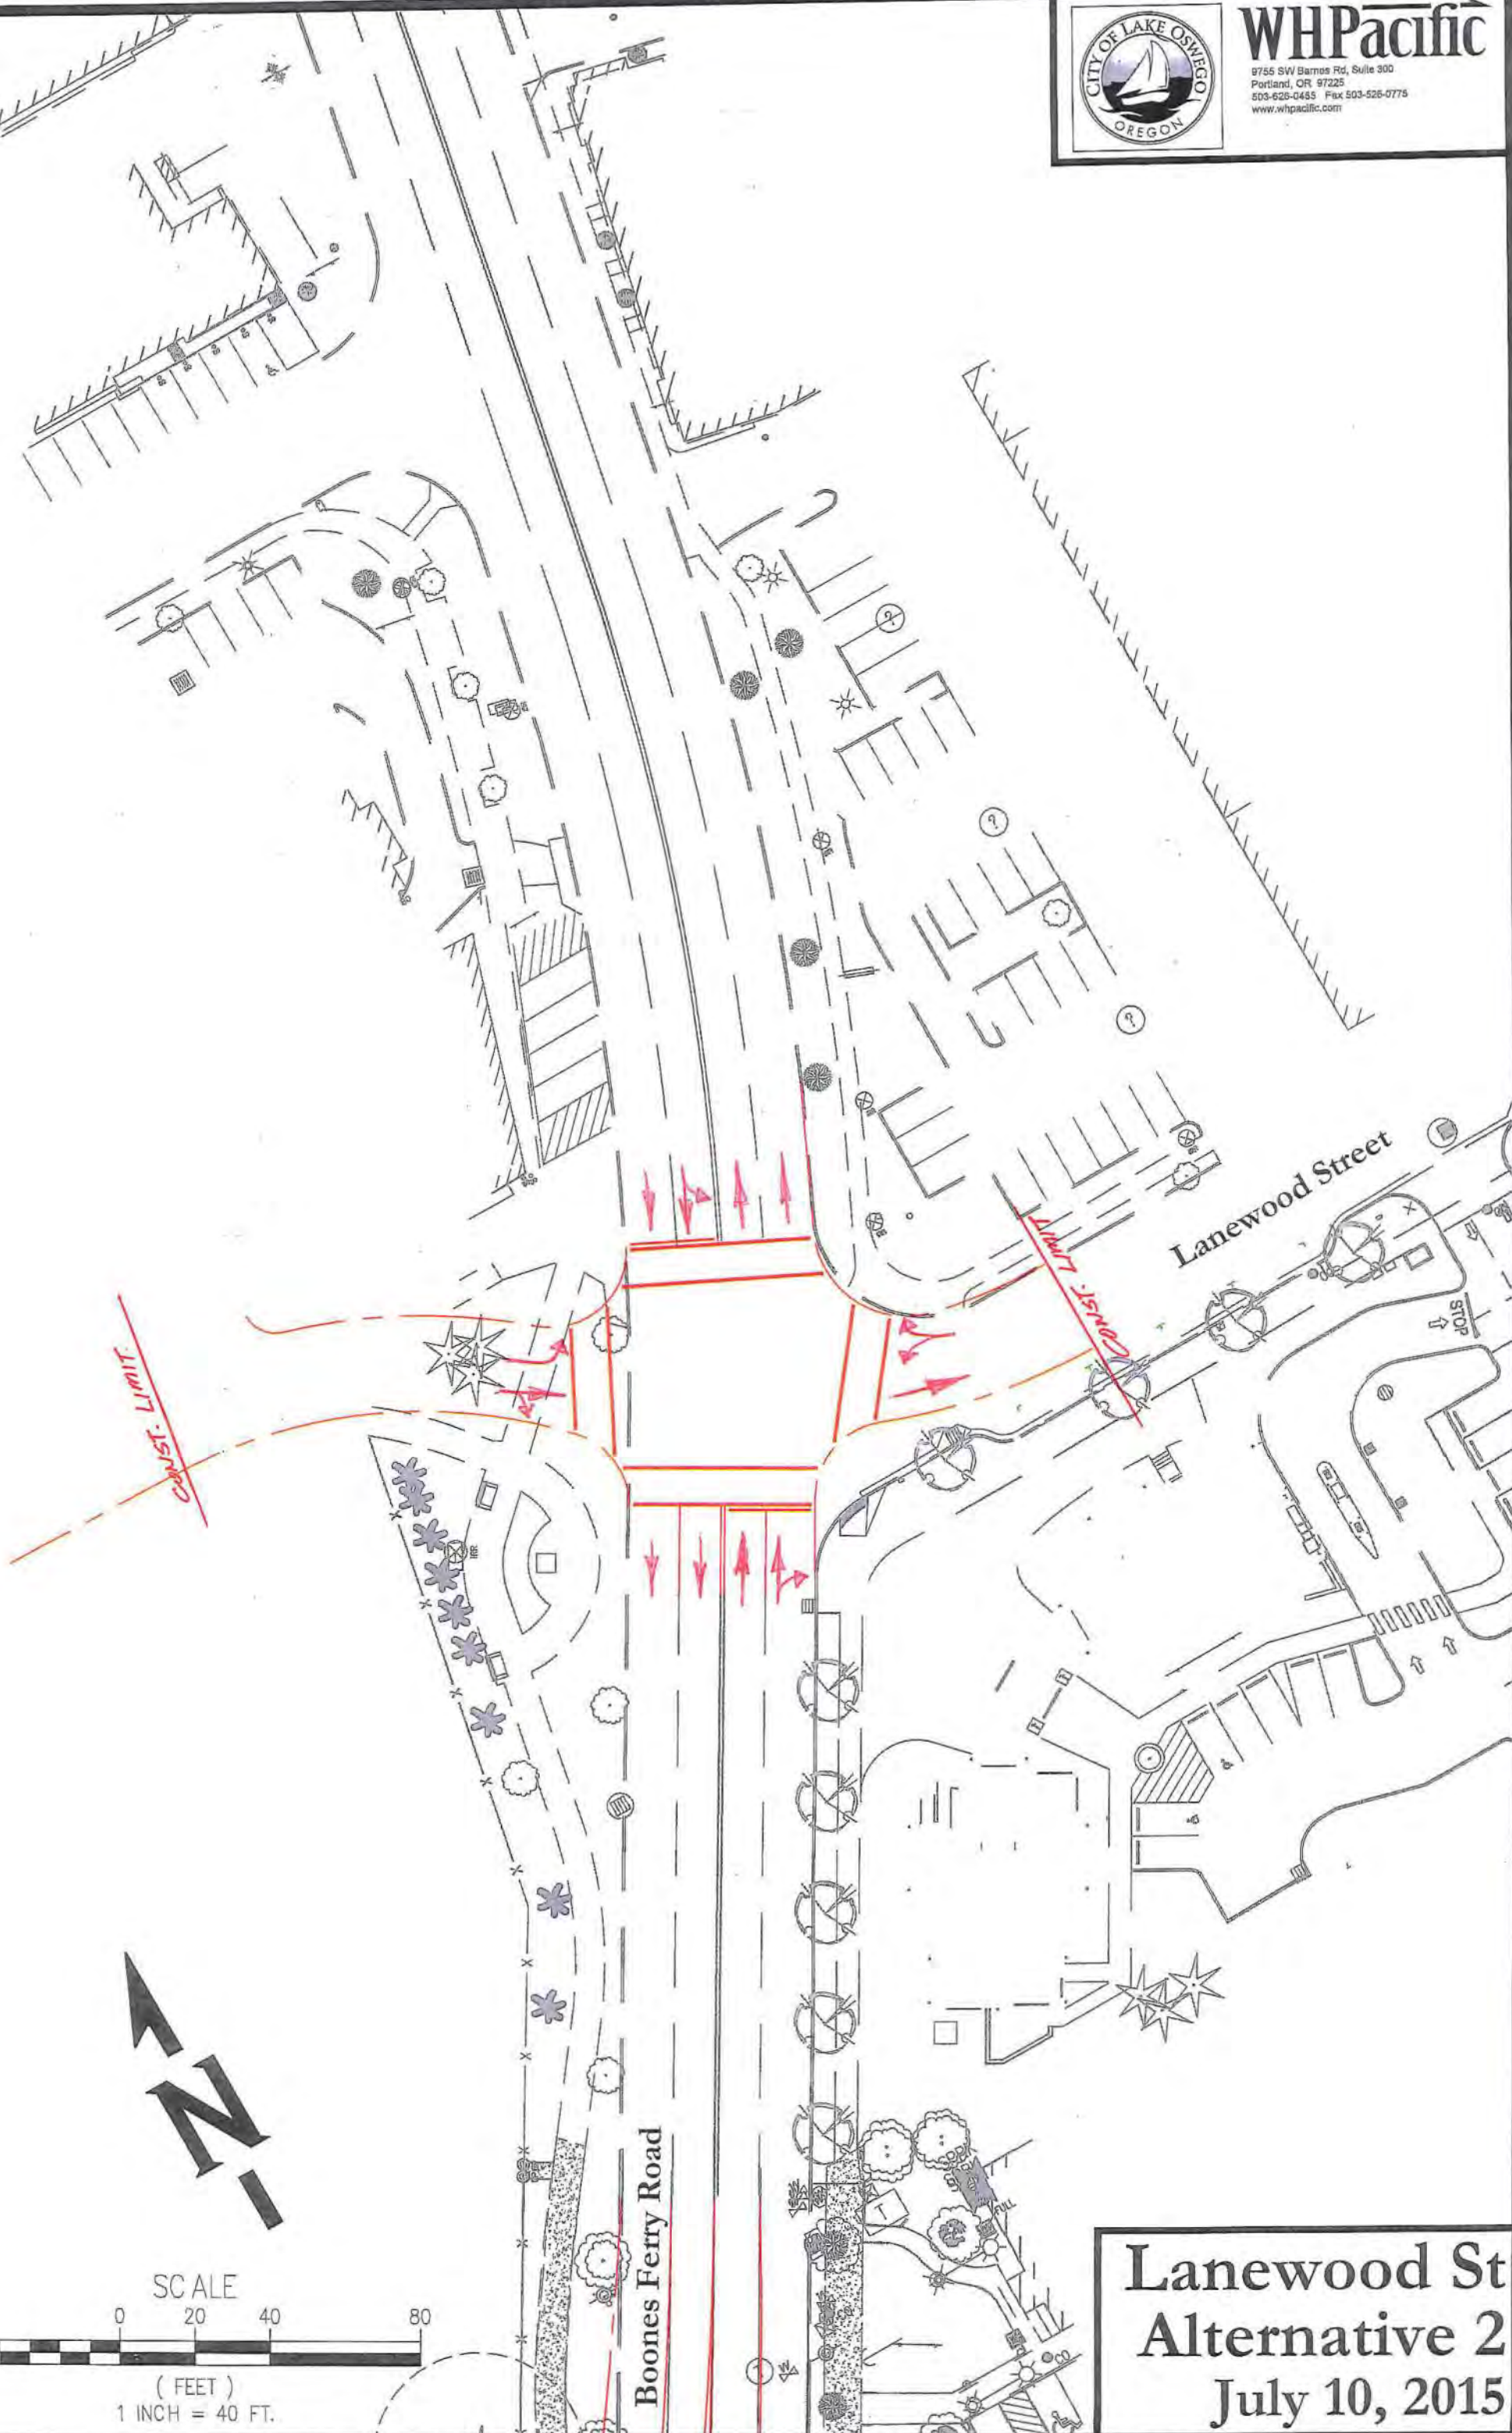

WHPacific

9755 SW Barnes Rd, Suite 300
Portland, OR 97225
503-626-0465 Fax 503-626-0775
www.whpacific.com

SCALE

(FEET)
1 INCH = 40 FT.

**Lanewood St
Alternative 1
July 10, 2015**

WHPacific

9755 SW Barnes Rd, Suite 300
Portland, OR 97225
503-526-0455 Fax 503-526-0775
www.whpacific.com

Lanewood Street

Boones Ferry Road

CONST. LIMIT.

SCALE

(FEET)
1 INCH = 40 FT.

**Lanewood St
Alternative 2
July 10, 2015**

WHPacific

9755 SW Barnes Rd, Suite 300
Portland, OR 97225
503-526-0455 Fax 503-526-0775
www.whpacific.com

Lanewood Street

Boones Ferry Road

SCALE

(FEET)
1 INCH = 40 FT.

**Lanewood St
Alternative 3
July 10, 2015**