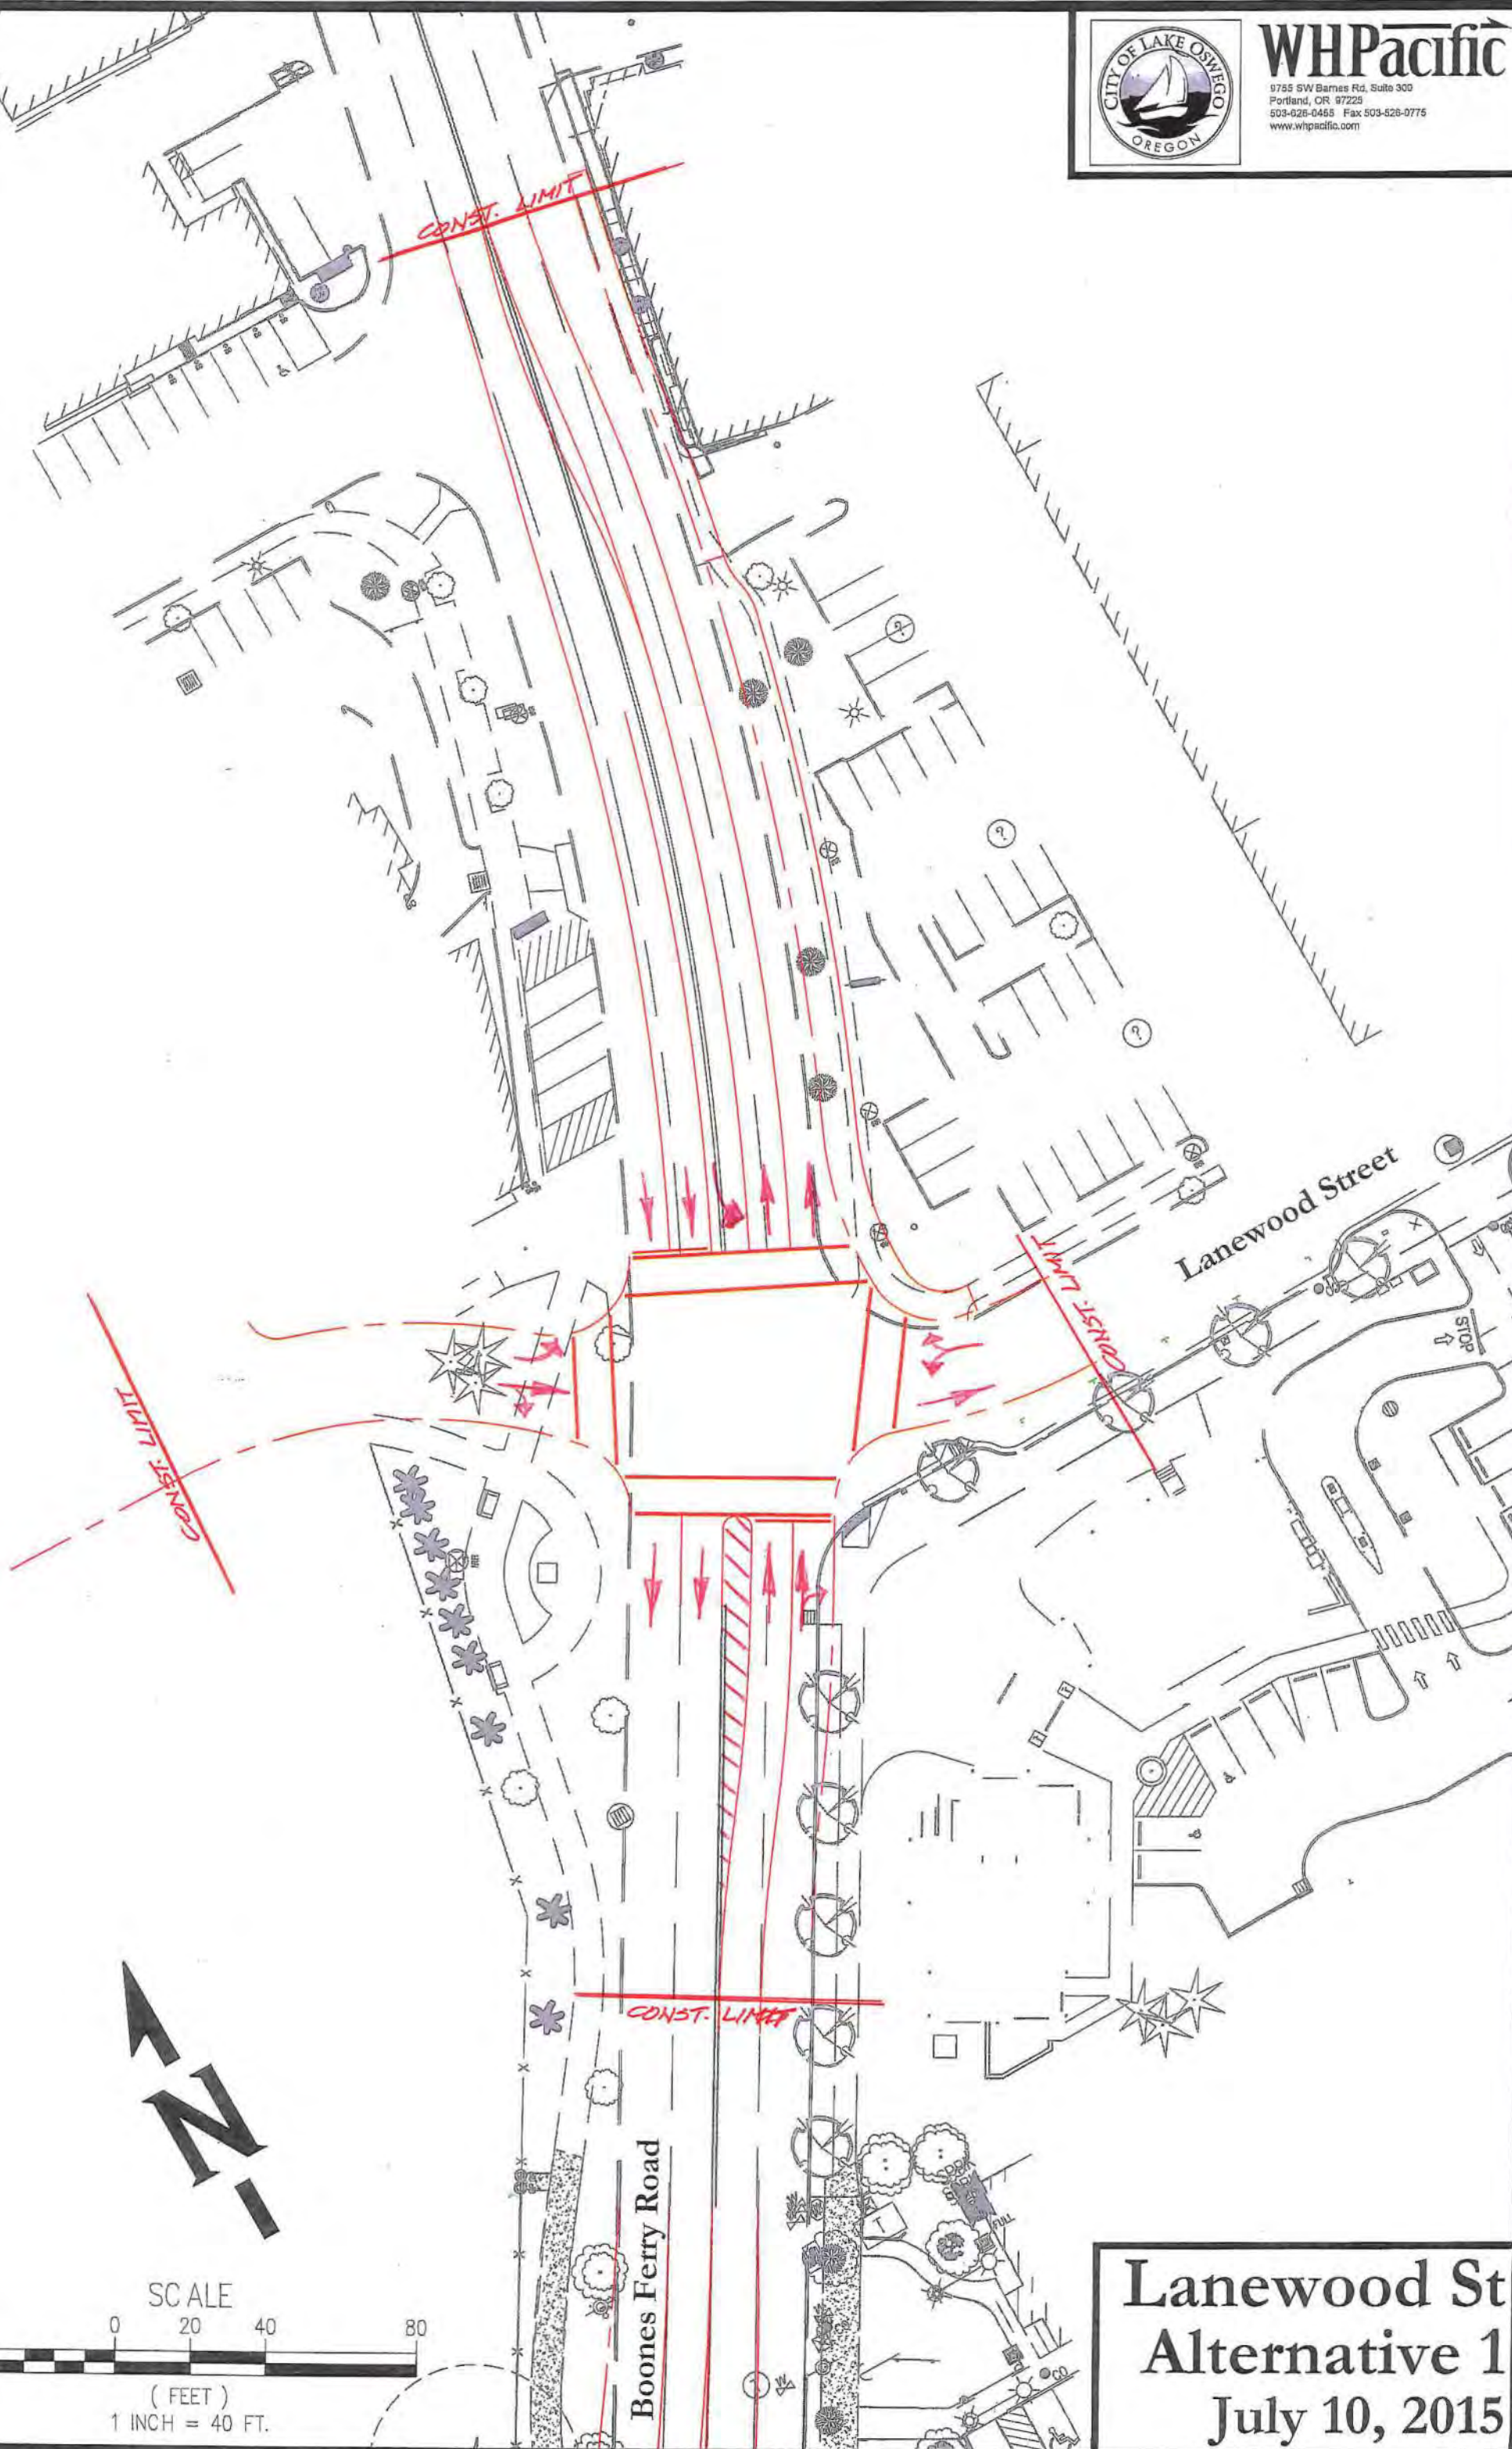

WHPacific

9755 SW Barnes Rd, Suite 300
Portland, OR 97225
503-626-0465 Fax 503-626-0775
www.whpacific.com

SCALE

(FEET)
1 INCH = 40 FT.

**Lanewood St
Alternative 1
July 10, 2015**

WHPacific

9755 SW Barnes Rd, Suite 300
Portland, OR 97225
503-526-0455 Fax 503-526-0775
www.whpacific.com

Lanewood Street

Boones Ferry Road

CONST. LIMIT.

SCALE

(FEET)
1 INCH = 40 FT.

**Lanewood St
Alternative 2
July 10, 2015**

WHPacific

9755 SW Barnes Rd, Suite 300
Portland, OR 97225
503-526-0455 Fax 503-526-0775
www.whpacific.com

Lanewood Street

Boones Ferry Road

SCALE

(FEET)
1 INCH = 40 FT.

**Lanewood St
Alternative 3
July 10, 2015**