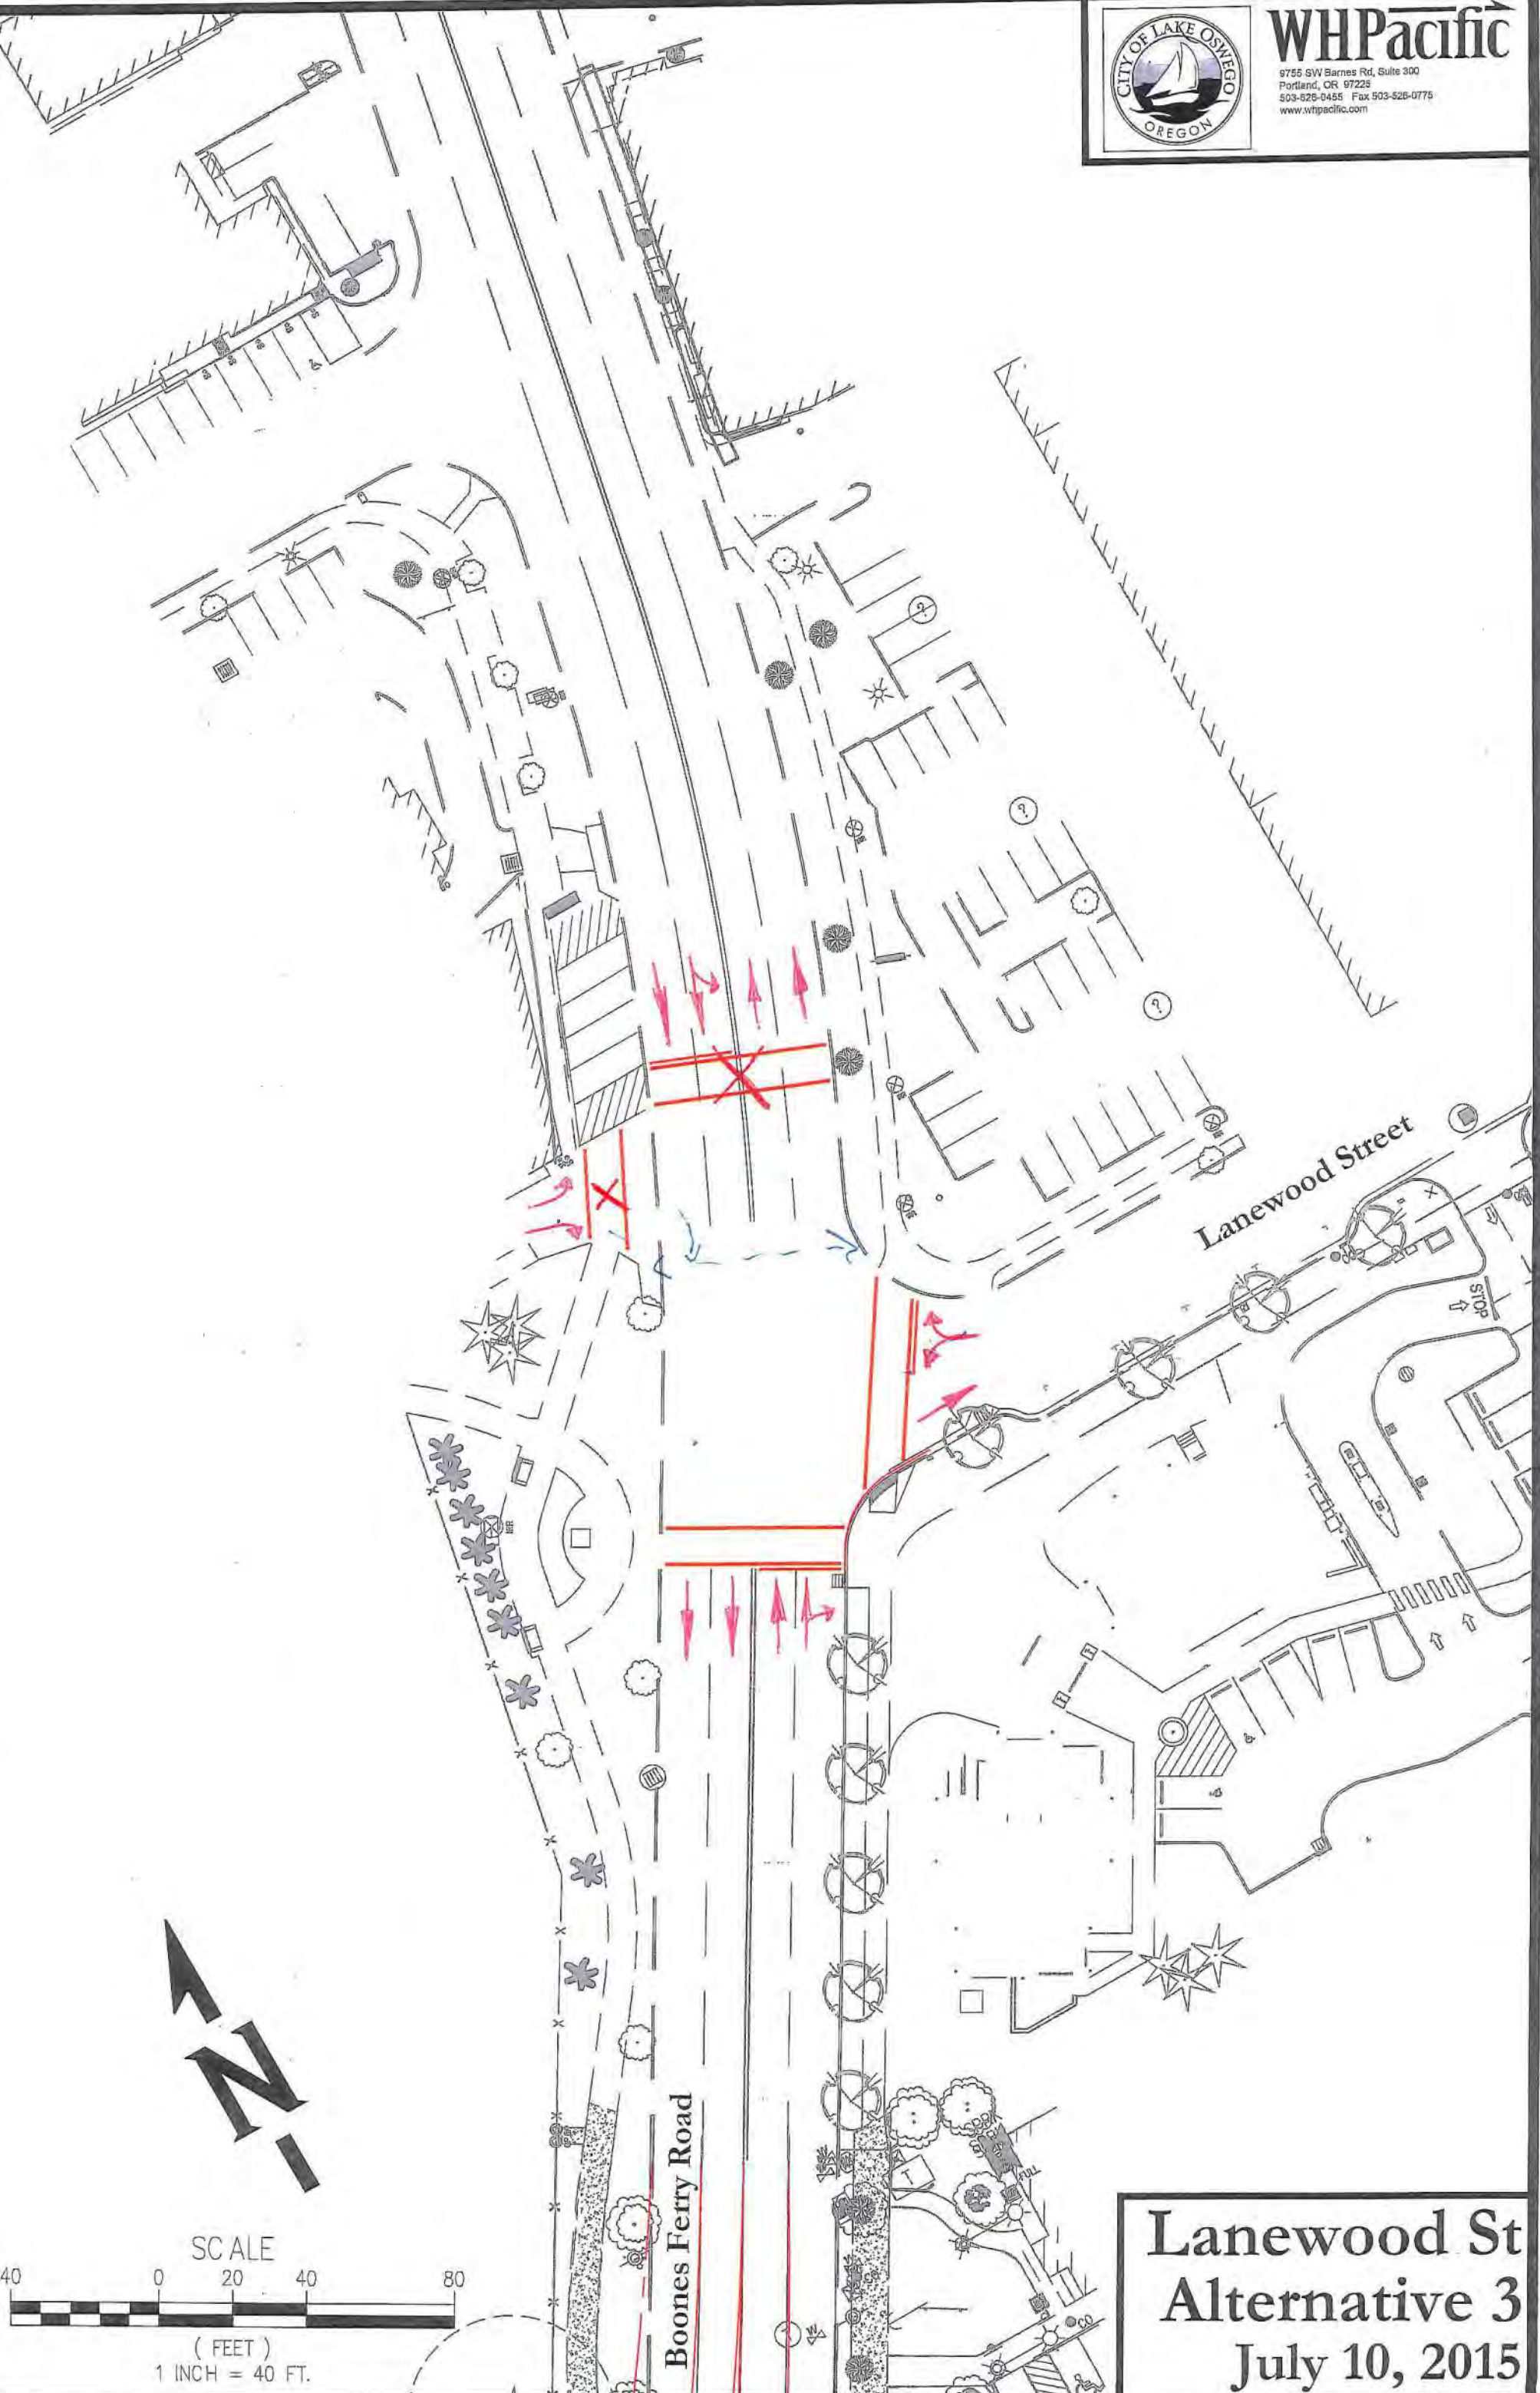

Lanewood Street

Boones Ferry Road

CONST. LIMIT.

SCALE

(FEET)
1 INCH = 40 FT.

**Lanewood St
Alternative 2
July 10, 2015**

WHPacific

9755 SW Barnes Rd, Suite 300
Portland, OR 97225
503-526-0455 Fax 503-526-0775
www.whpacific.com

Lanewood Street

Boones Ferry Road

SCALE

(FEET)
1 INCH = 40 FT.

**Lanewood St
Alternative 3
July 10, 2015**