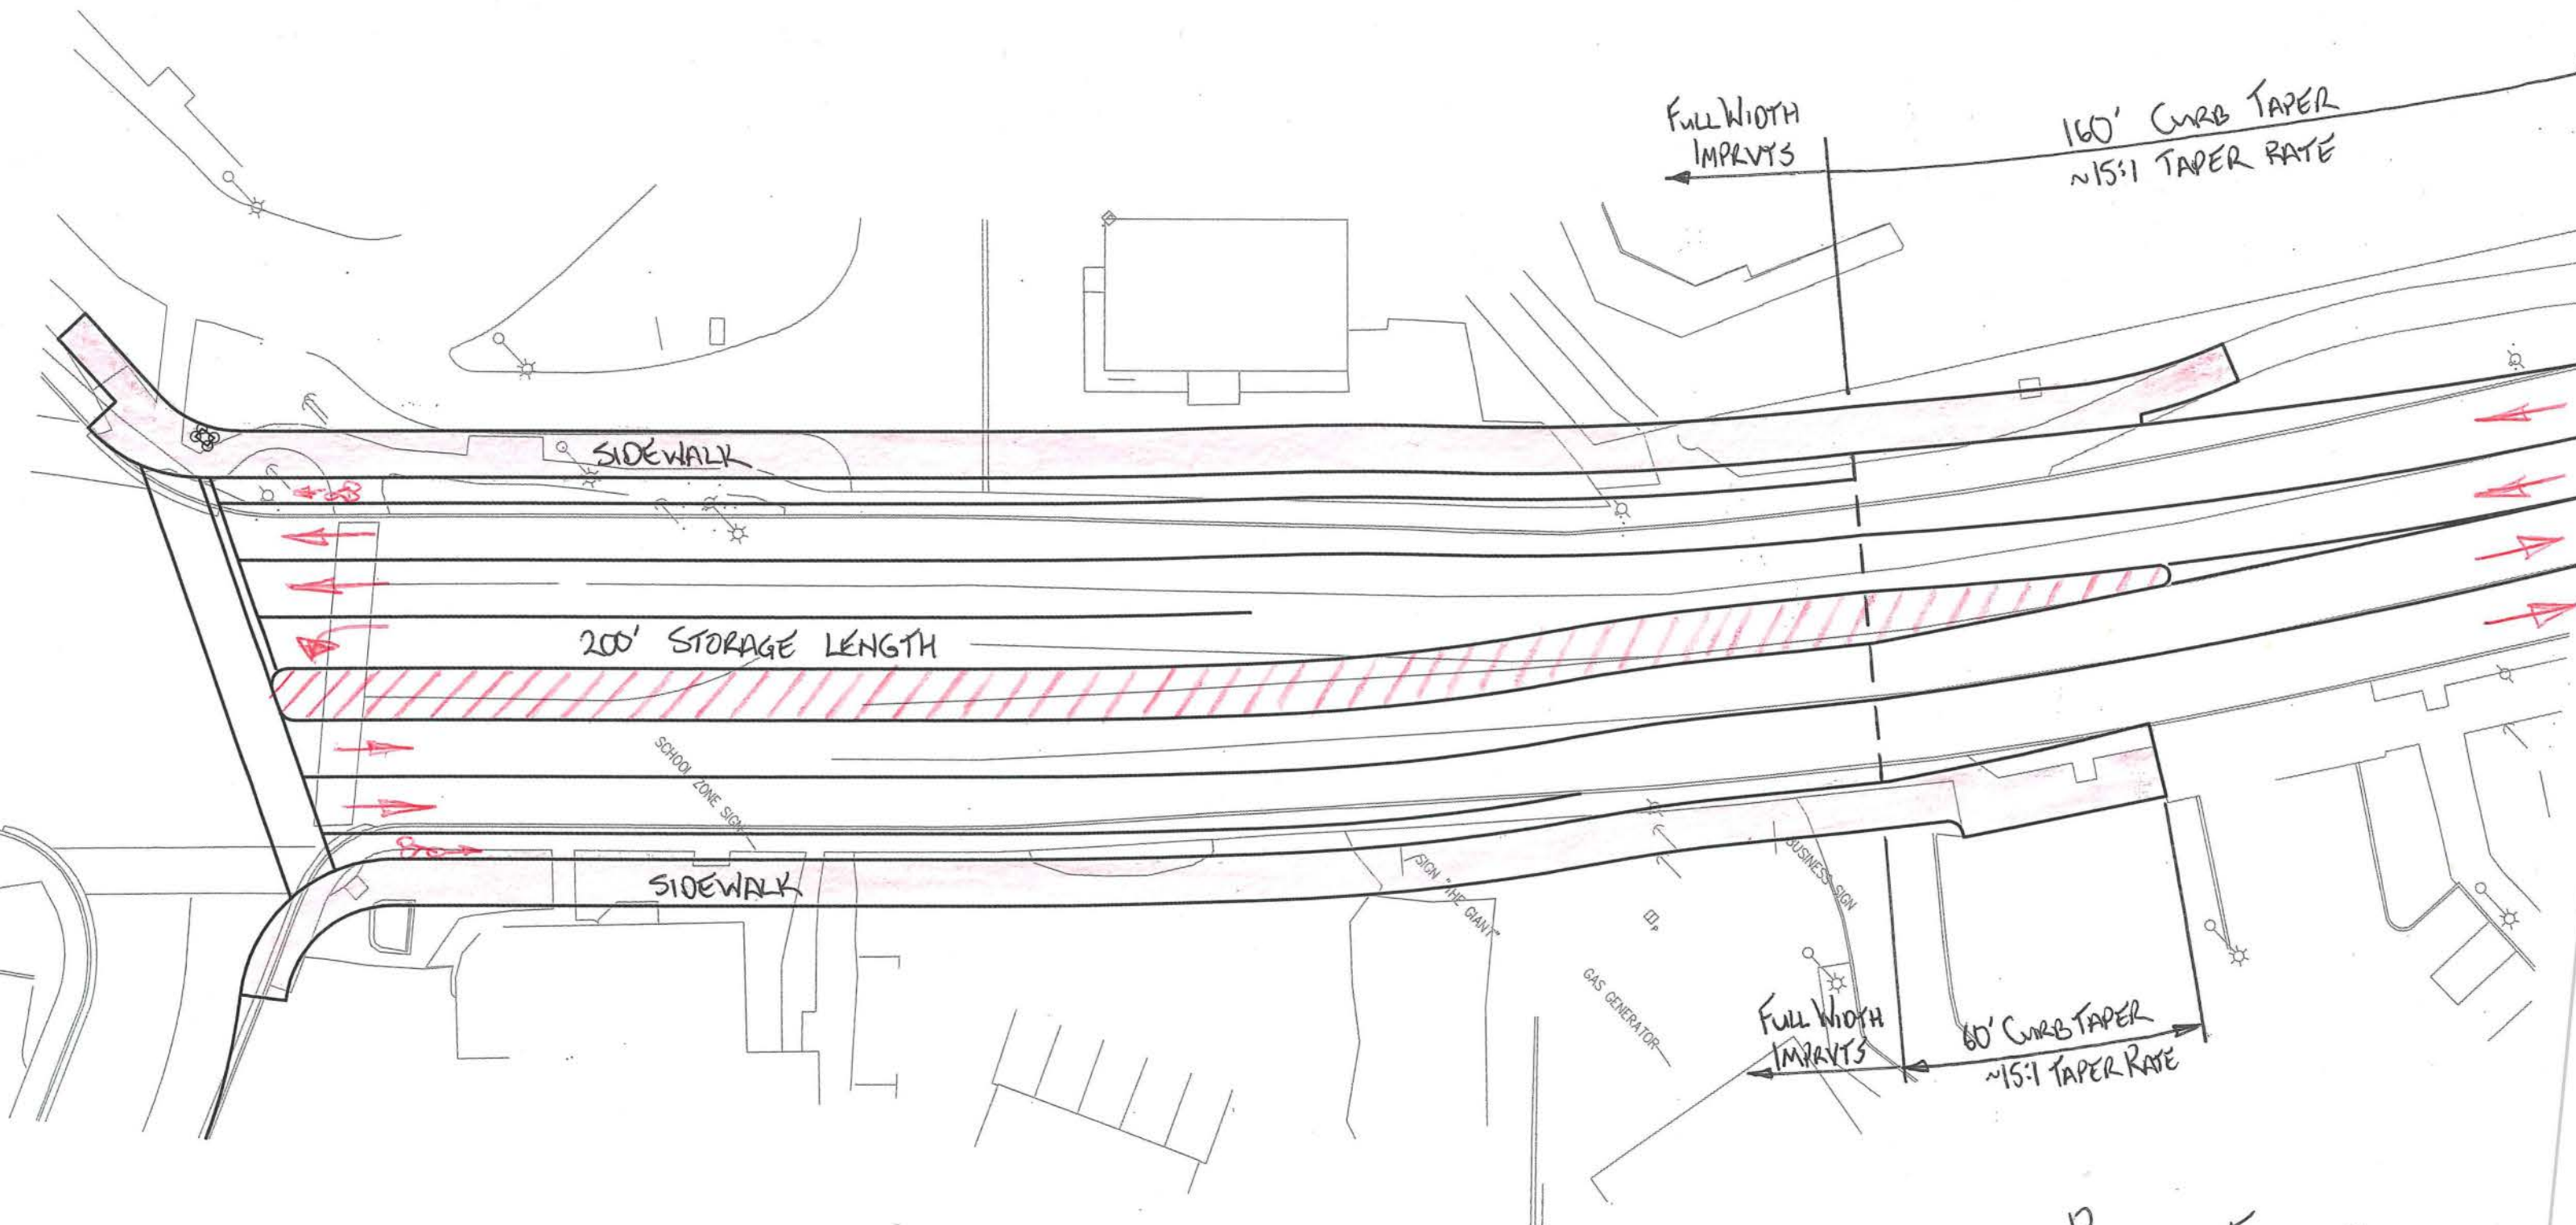

1" = 30'

BOONES FERRY ROAD
 NORTH END TIE-IN
 OPTION 1
 IKF - 8/14/15

1" = 30'

BOONE'S FERRY ROAD
NORTH END TIE-IN
OPTION 2
IKF - 8/14/15

OPTION 3

BOONE'S FERRY ROAD
NORTH END TIE-IN
OPTION 3
IKF - 8/14/15