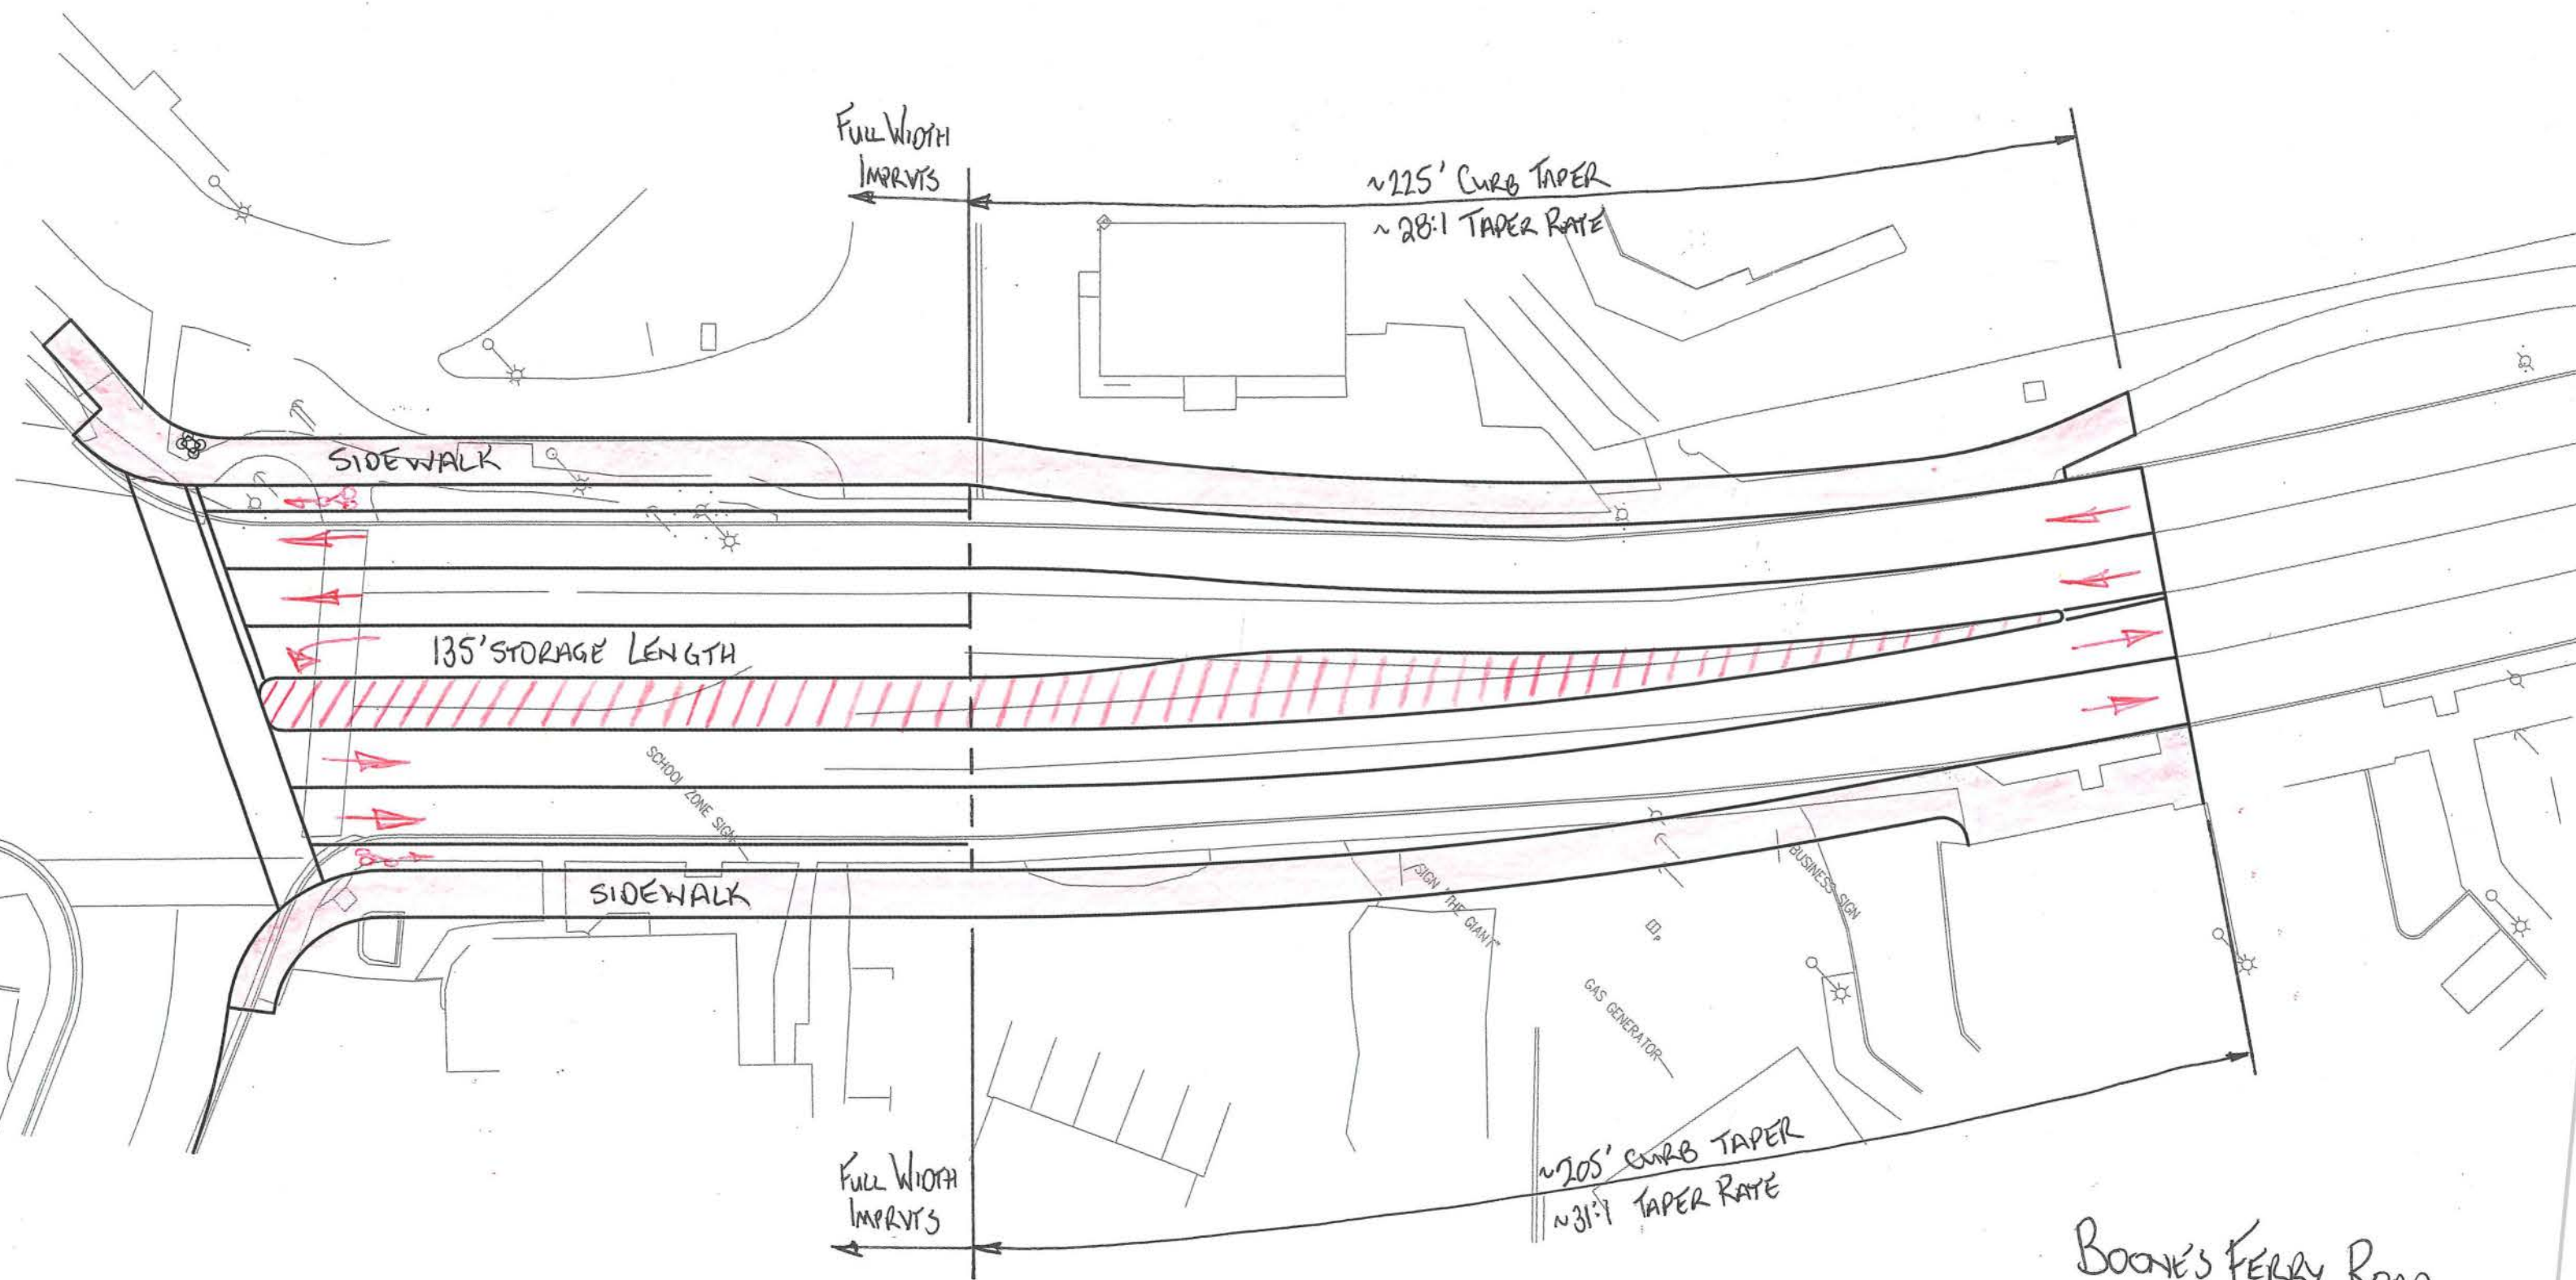

1" = 30'

BOONES FERRY ROAD
 NORTH END TIE-IN
 OPTION 1
 IKF - 8/14/15

1" = 30'

BOONE'S FERRY ROAD
NORTH END TIE-IN
OPTION 2
IKF - 8/14/15

OPTION 3

BOONE'S FERRY ROAD
NORTH END TIE-IN
OPTION 3
IKF - 8/14/15