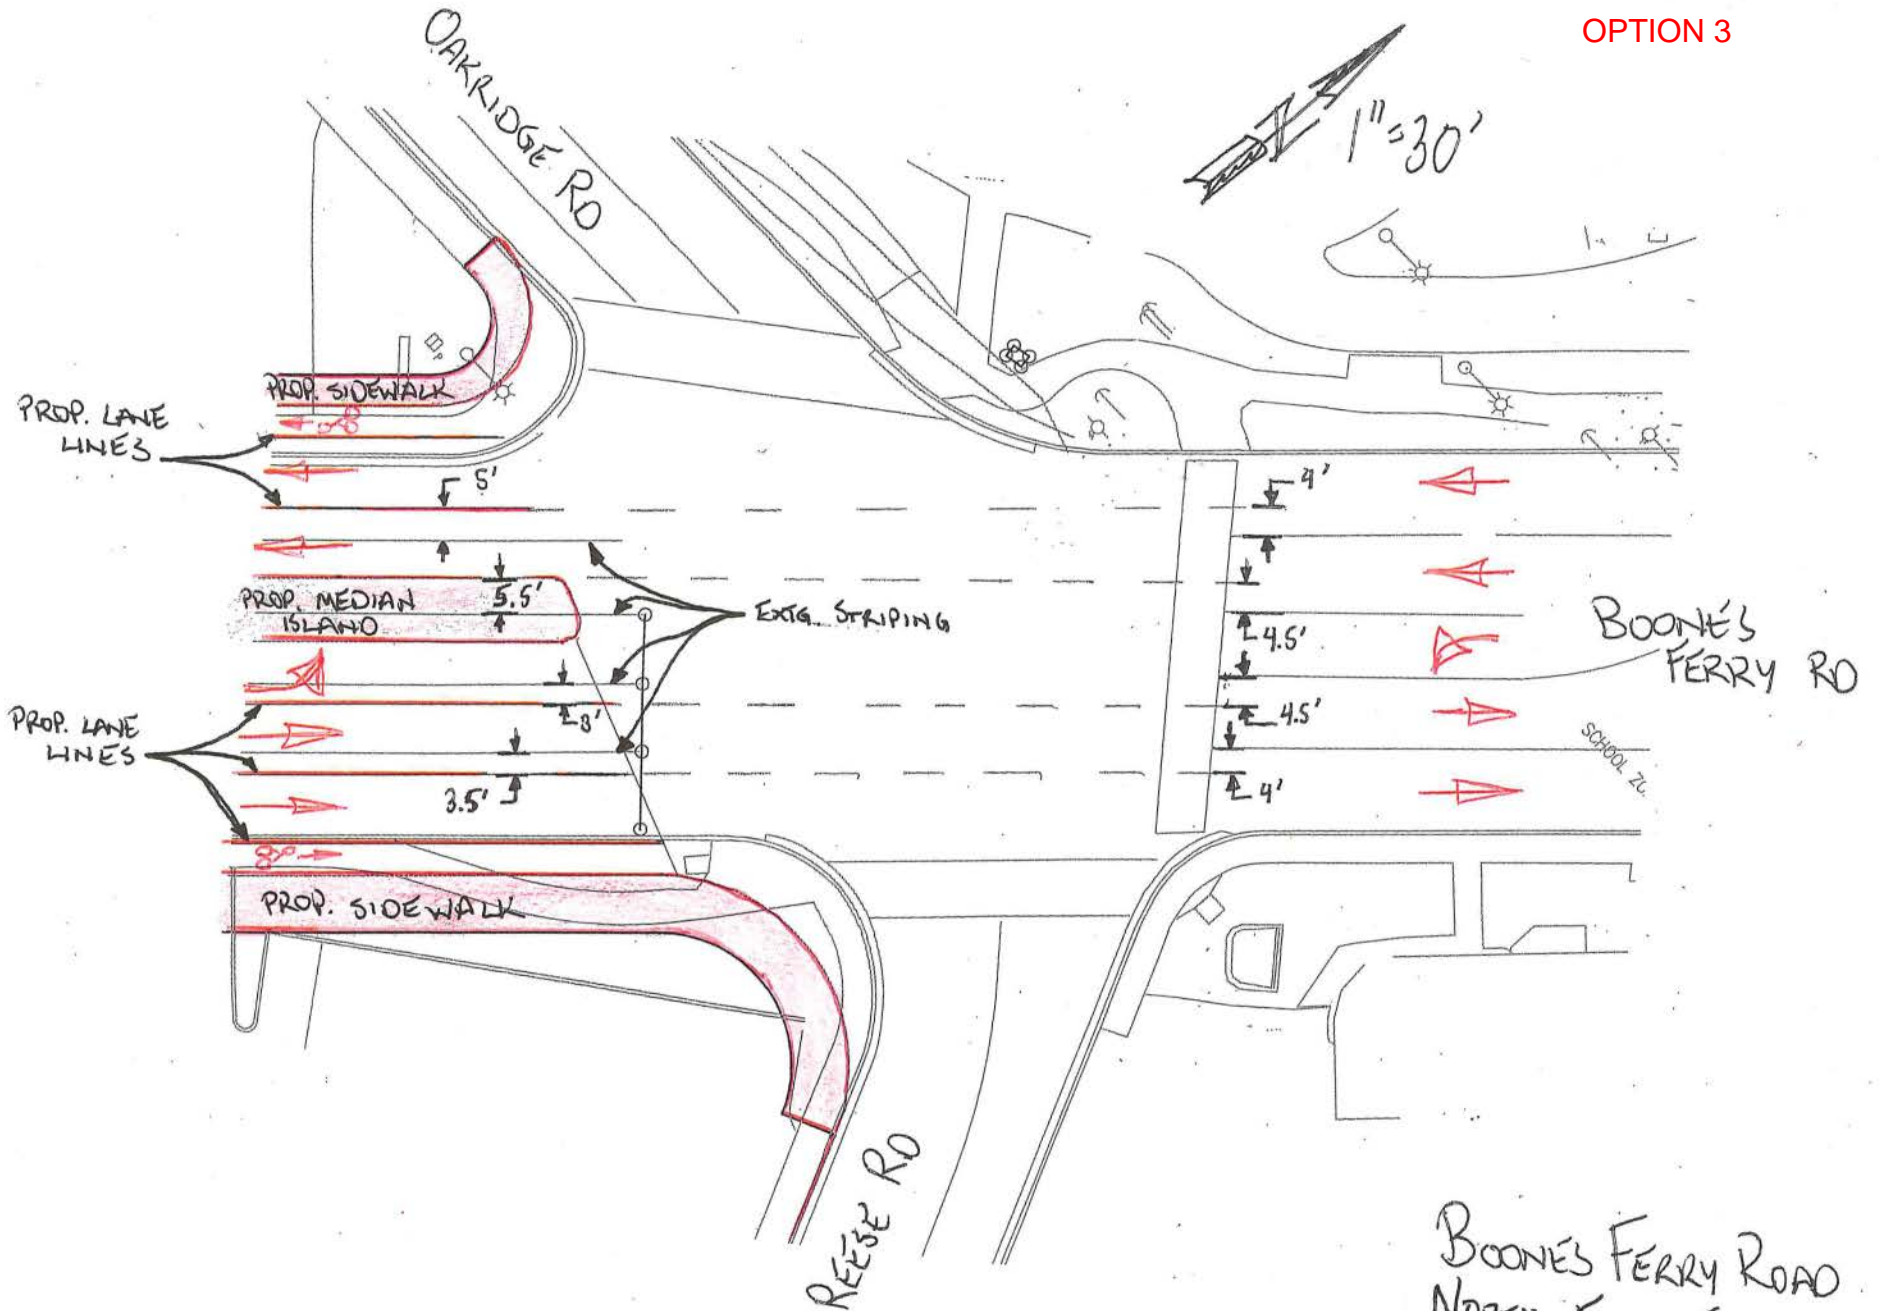

1" = 30'

BOONES FERRY ROAD
 NORTH END TIE-IN
 OPTION 1
 IKF - 8/14/15

1" = 30'

BOONE'S FERRY ROAD
NORTH END TIE-IN
OPTION 2
IKF - 8/14/15

OPTION 3

BOONE'S FERRY ROAD
NORTH END TIE-IN
OPTION 3
IKF - 8/14/15