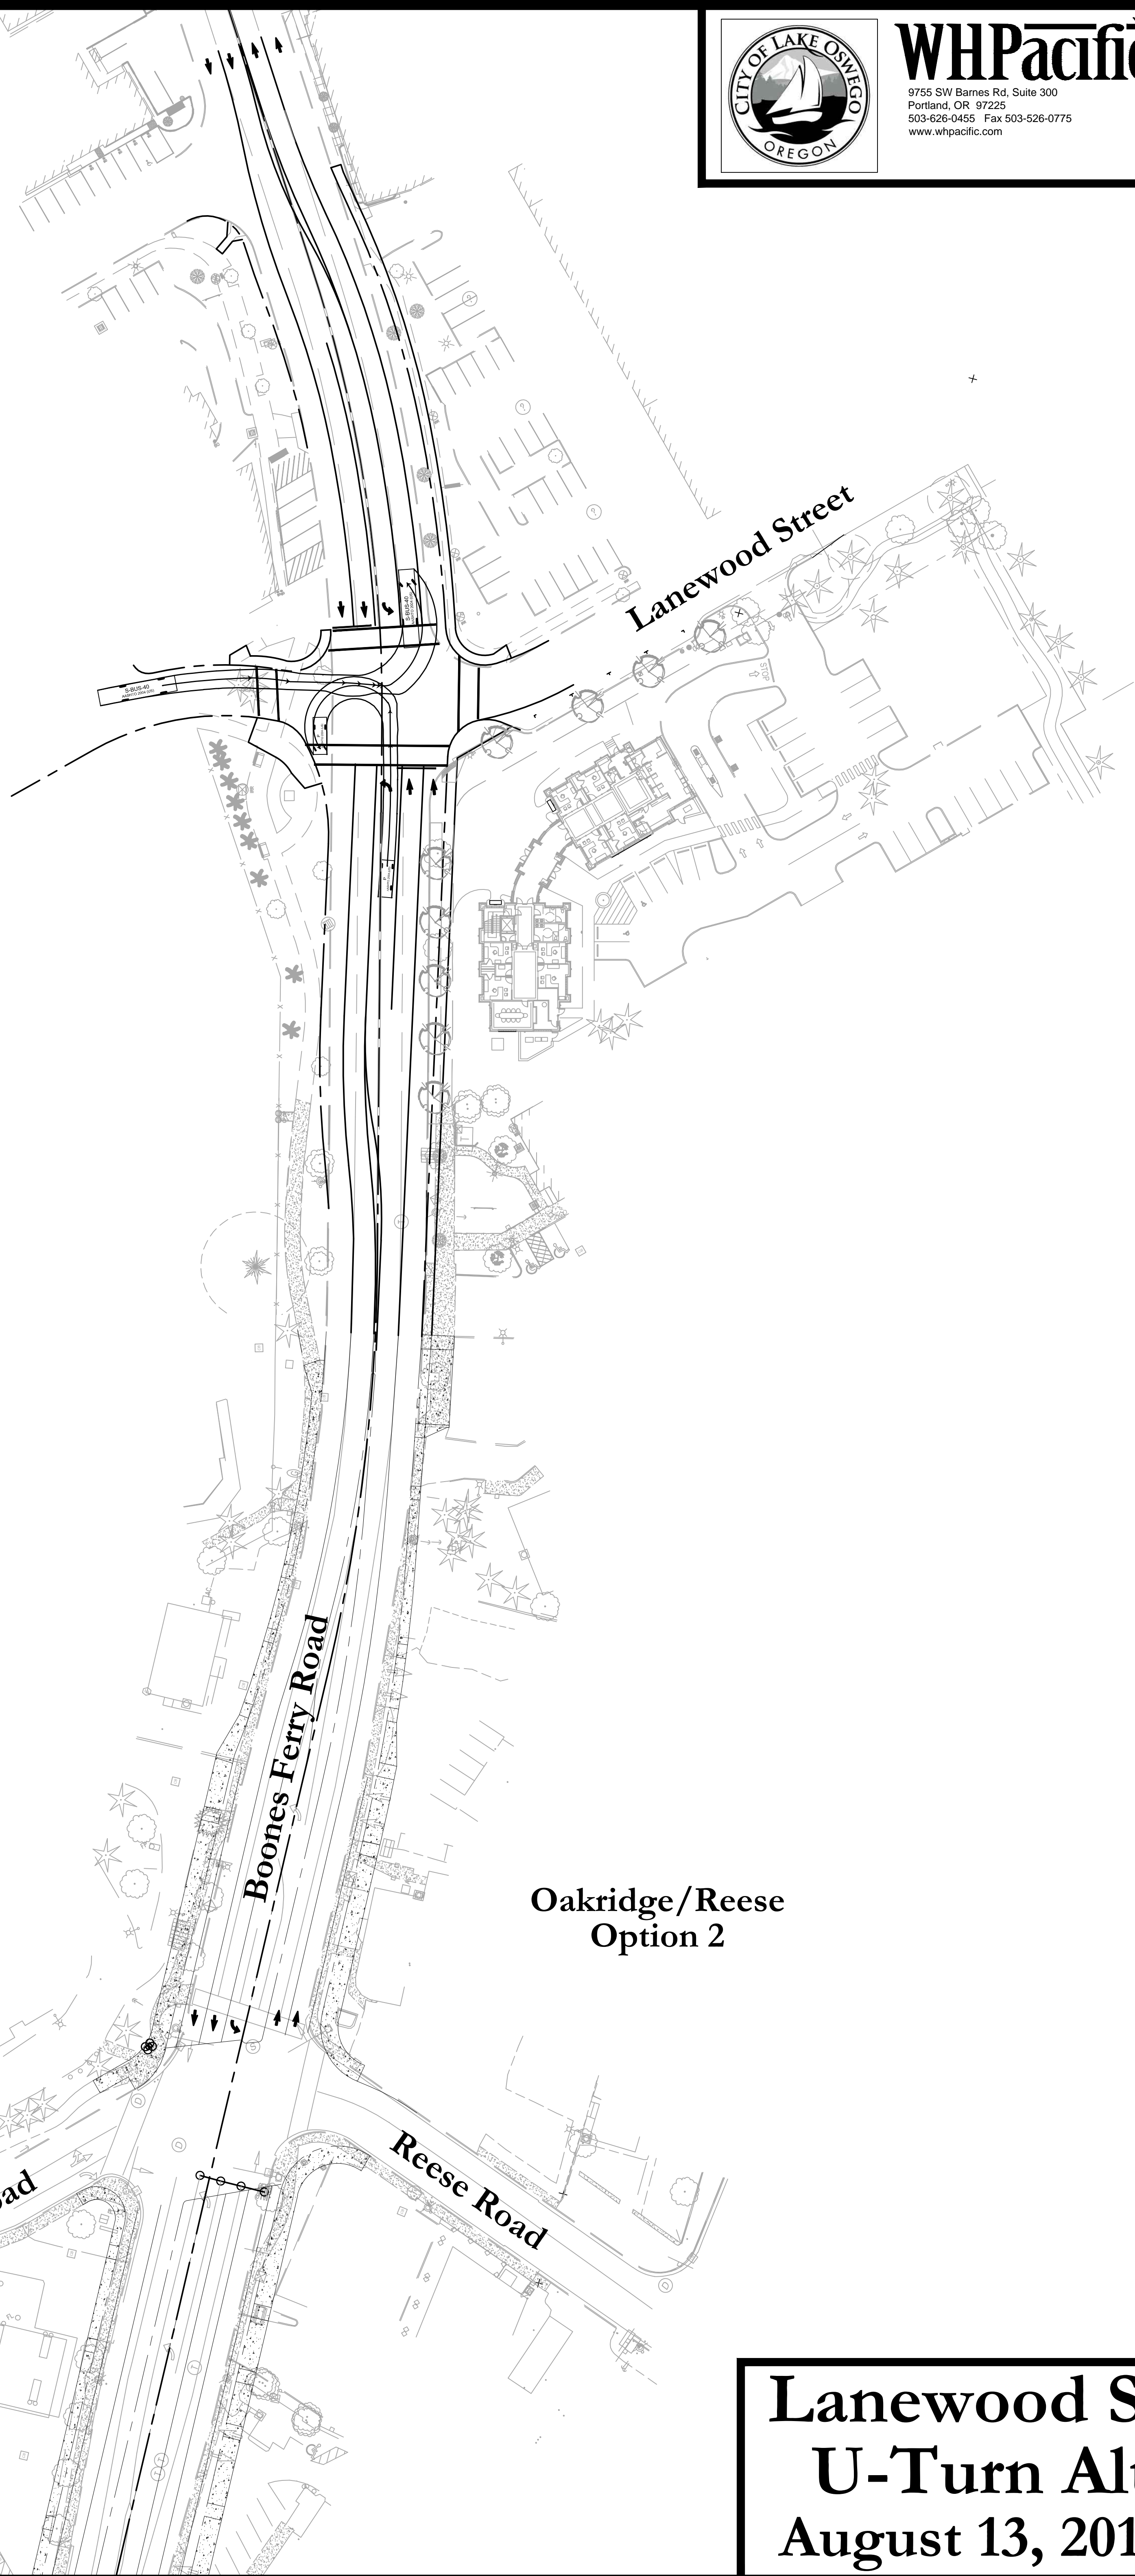

WHPacific

9755 SW Barnes Rd, Suite 300
Portland, OR 97225
503-626-0455 Fax 503-526-0775
www.whpacific.com

**Oakridge/Reese
Option 2**

**Lanewood St
U-Turn Alt.
August 13, 2015**