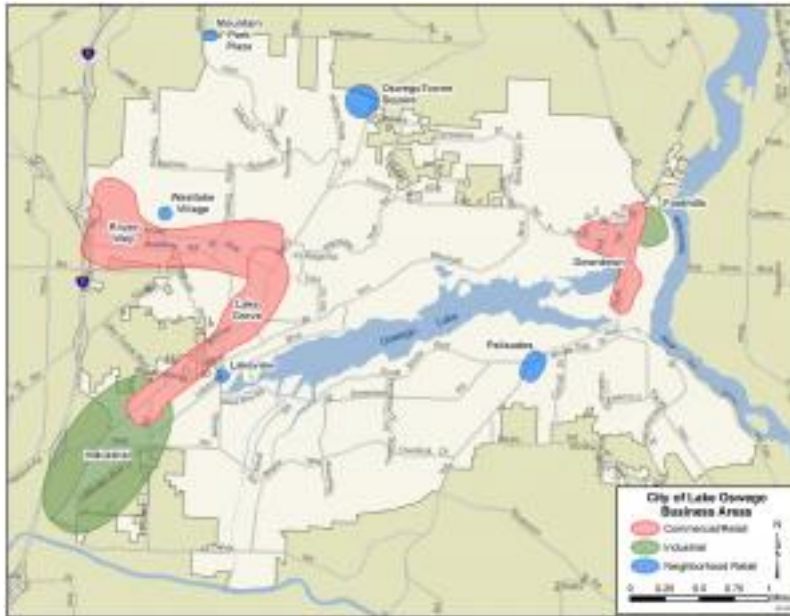

Business Districts Overview

Lake Oswego's businesses are clustered in a number of districts throughout the city, each with a distinctive character and mix of commercial uses. They include neighborhood retail areas, industrial zones, large shopping and office districts in downtown and Lake Grove, and a concentration of Class-A office in the Kruse Way/Meadows Road area.

[Downtown Lake Oswego](#)

[Lake Grove](#)

[Kruse Way](#)

[Mountain Park](#)

[Palisades](#)

[Industrial Zones](#)

Supporting Documents

 [Lake Oswego Business Districts Map](#)