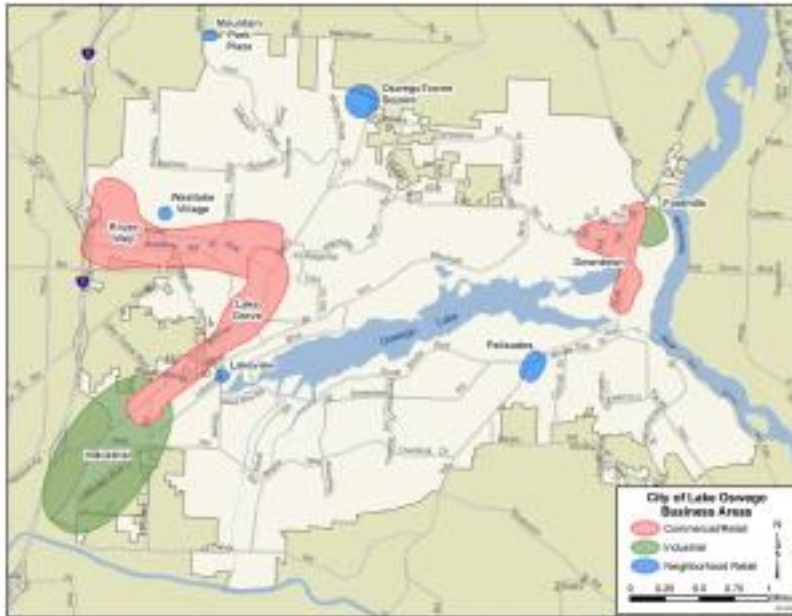

## Business Districts Overview

Lake Oswego's businesses are clustered in a number of districts throughout the city, each with a distinctive character and mix of commercial uses. They include neighborhood retail areas, industrial zones, large shopping and office districts in downtown and Lake Grove, and a concentration of Class-A office in the Kruse Way/Meadows Road area.

[Downtown Lake Oswego](#)

[Lake Grove](#)

[Kruse Way](#)

[Mountain Park](#)

[Palisades](#)

[Industrial Zones](#)