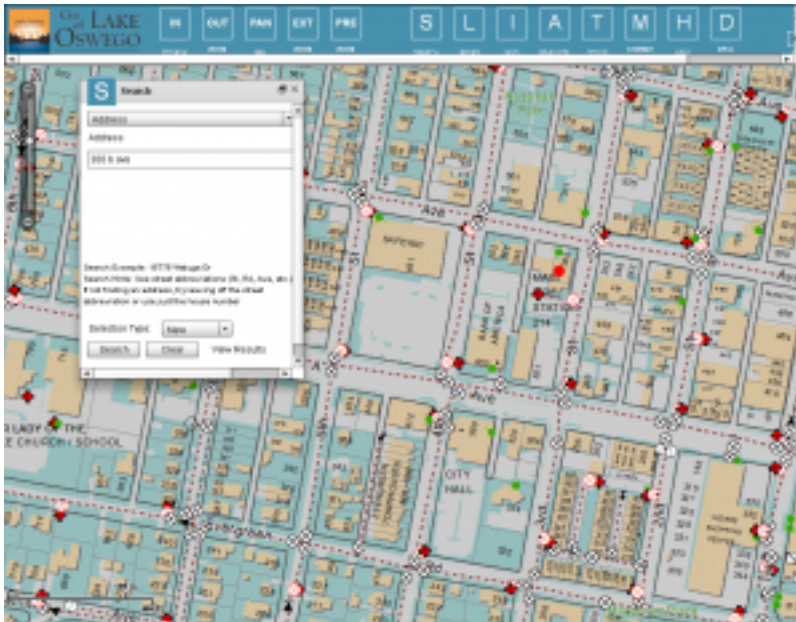

Find Closest Hydrant

Published on City of Lake Oswego Oregon Official Website (<https://www.ci.oswego.or.us>)

Find Closest Hydrant

The City of Lake Oswego has an interactive map available to search for information. One of these is a hydrant map that will show the hydrants (Marked in red) and the water lines with sizes.

Click [HERE](#) for interactive map.

[Hydrant Flow Information](#)

Fire flow test data provides necessary information for water service planners, fire protection bureaus, and building designers. Here you can find flow information on tested hydrants. Flow information on Hydrants tested with GPM at 20 PSI.