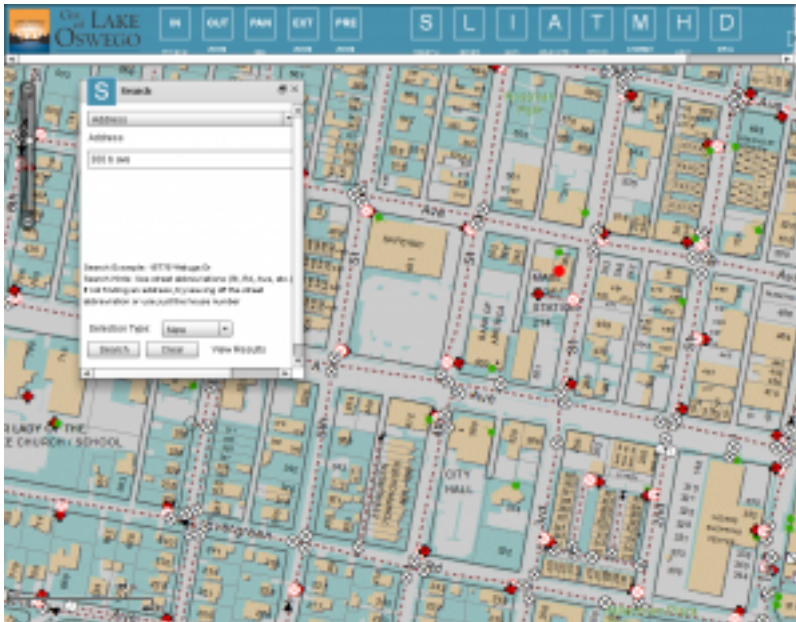

## Find Closest Hydrant

Published on City of Lake Oswego Oregon Official Website (<https://www.ci.oswego.or.us>)

---

## Find Closest Hydrant

The City of Lake Oswego has an interactive map available to search for information. One of these is a hydrant map that will show the hydrants (Marked in red) and the water lines with sizes.

Click [HERE](#) for interactive map.