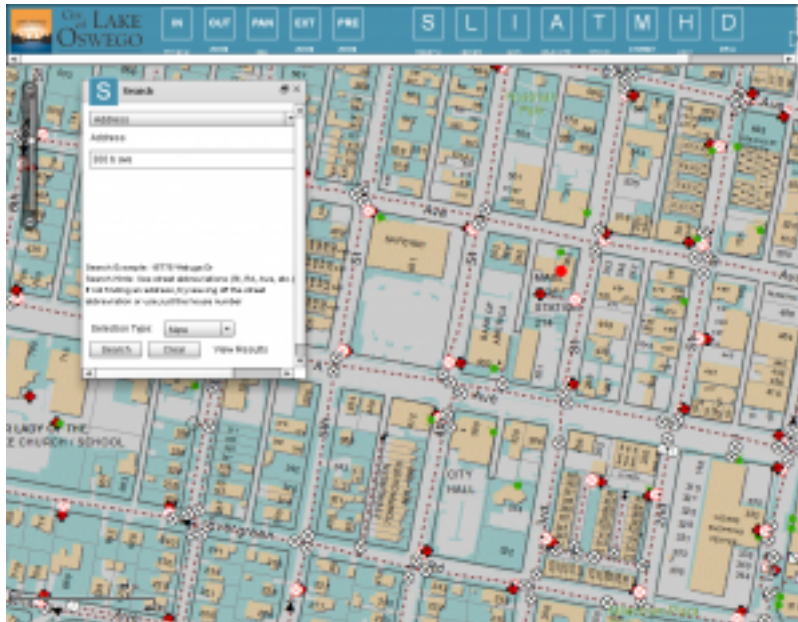

Find Closest Hydrant

Published on City of Lake Oswego Oregon Official Website (<https://www.ci.oswego.or.us>)

Find Closest Hydrant

The City of Lake Oswego has an interactive map available to search for information. One of these is a hydrant map that will show the hydrants (Marked in red) and the water lines with sizes.

Click [HERE](#) for interactive map.

[Hydrant Flow Information](#)

Fire flow test data provides necessary information for water service planners, fire protection bureaus, and building designers. Here you can find flow information on tested hydrants. Flow information on Hydrants tested with GPM at 20 PSI.