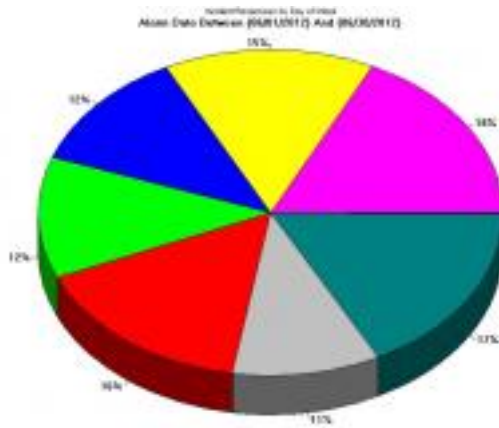

Service Report

Published on City of Lake Oswego Oregon Official Website (<https://www.ci.oswego.or.us>)

Service Report

This table shows current incident counts for current month and year to date.

Loading current values

Source URL (retrieved on 05/27/2017 - 9:58pm): <https://www.ci.oswego.or.us/fire/service-report>