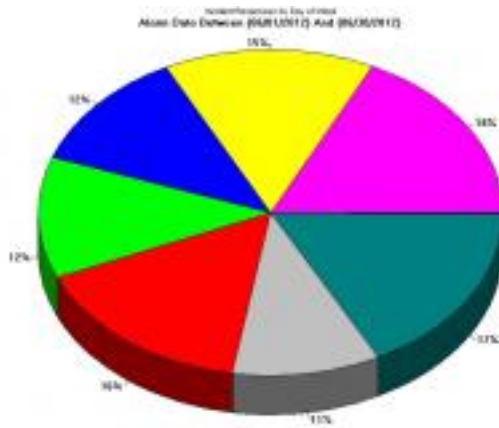

Service Report

Published on City of Lake Oswego Oregon Official Website (<https://www.ci.oswego.or.us>)

Service Report

This table shows current incident counts for current month and year to date.

Loading current values