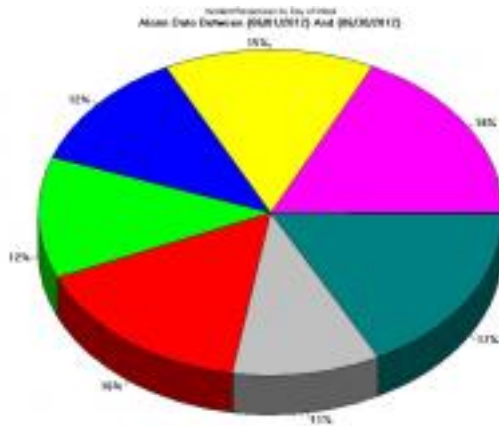

Service Report

Published on City of Lake Oswego Oregon Official Website (<https://www.ci.oswego.or.us>)

Service Report

This table shows current incident counts for current month and year to date.

Loading current values