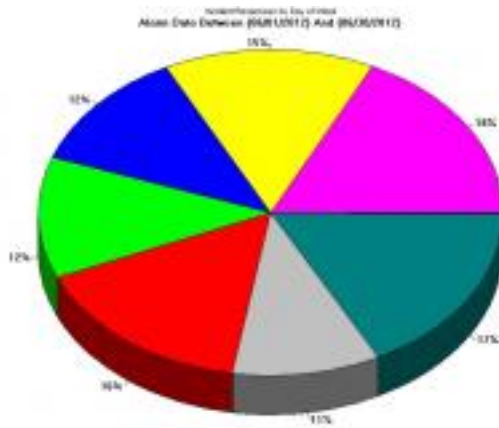

## Service Report

This table shows current incident counts for current month and year to date.

Loading current values

Source URL (retrieved on 07/22/2017 - 6:03am): <https://www.ci.oswego.or.us/fire/service-report>