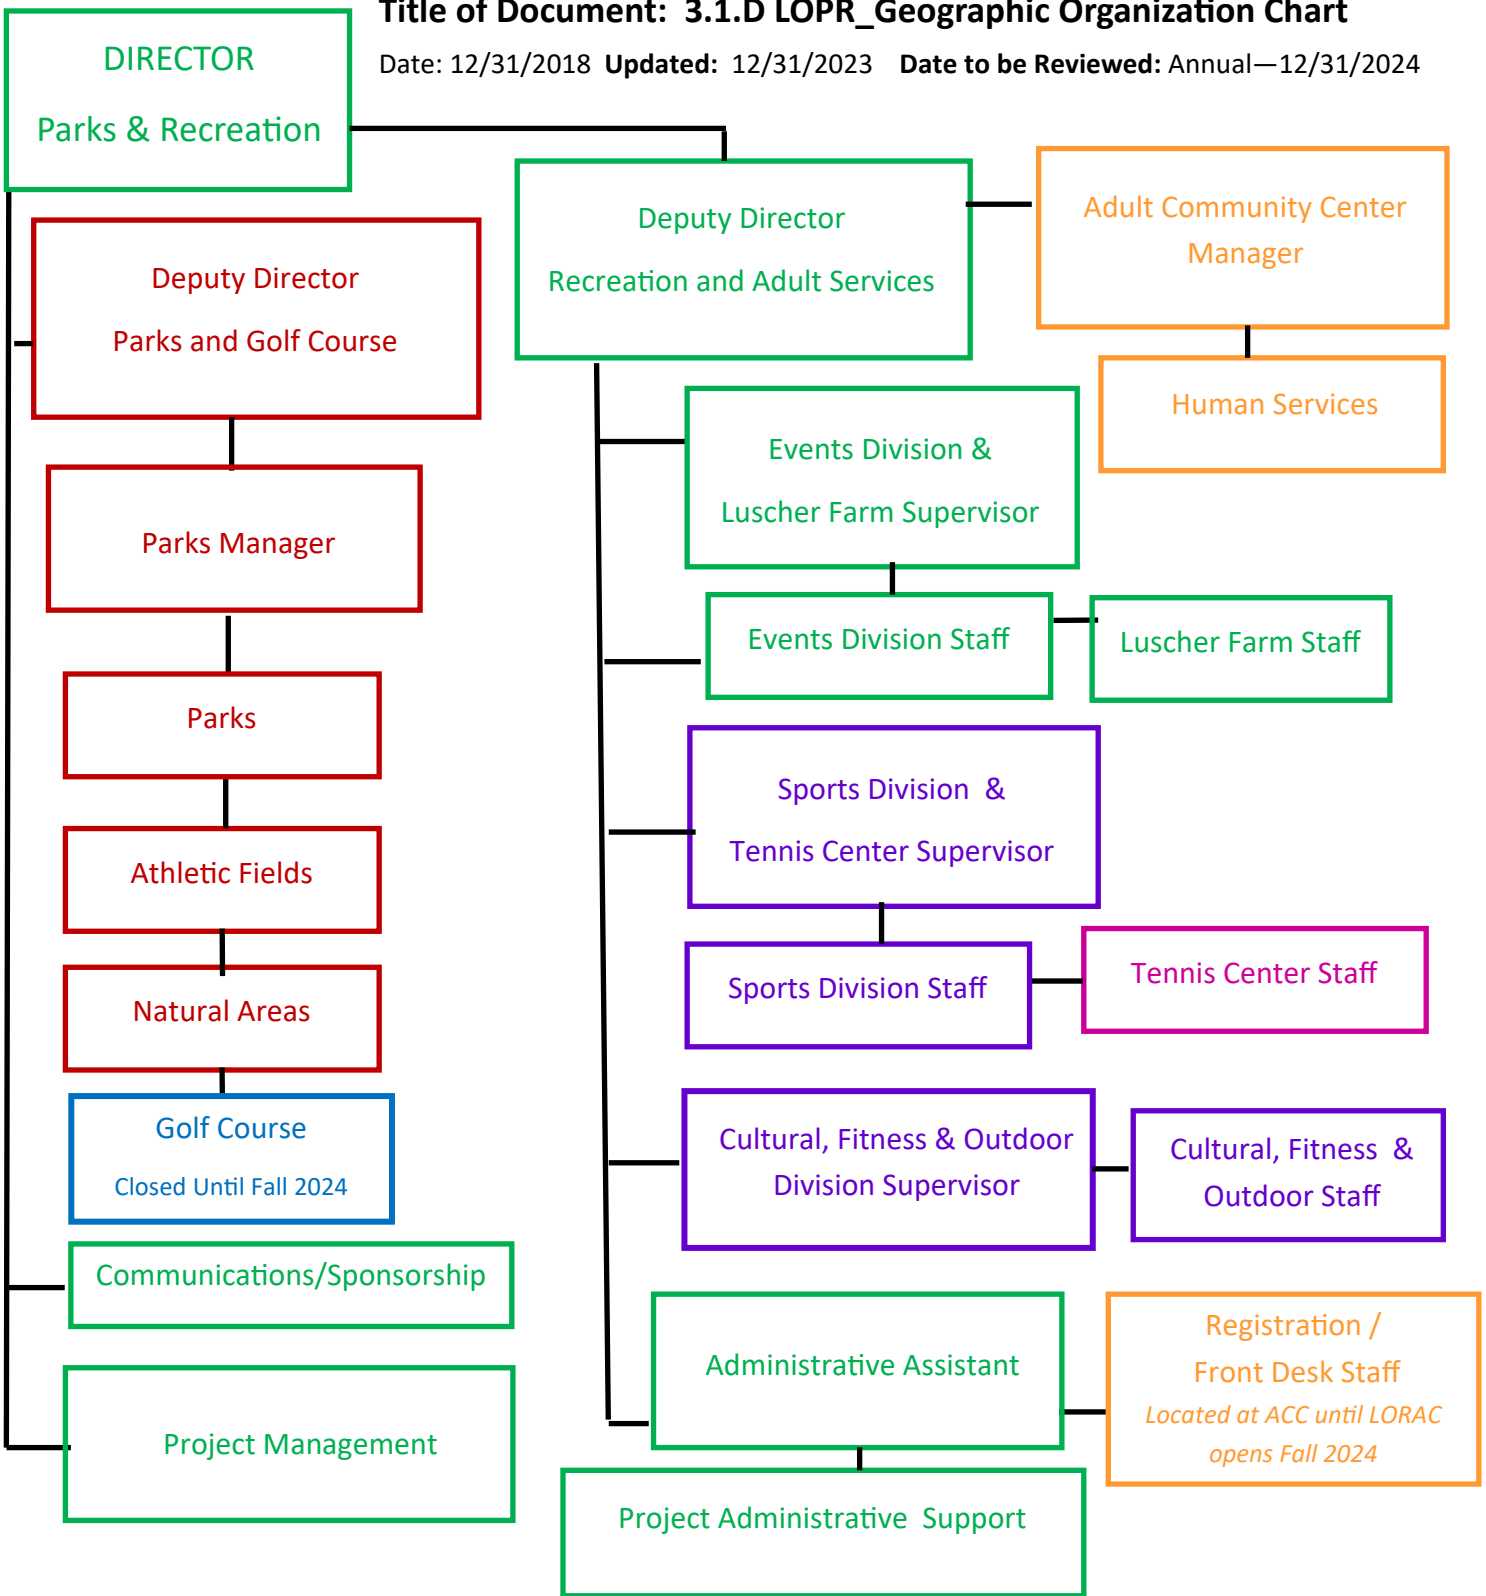

Title of Document: 3.1.D LOPR_Geographic Organization Chart

Date: 12/31/2018 Updated: 12/31/2023 Date to be Reviewed: Annual—12/31/2024

STAFF LOCATION LEGEND—LAKE OSWEGO PARKS & RECREATION DEPARTMENT

ADULT COMMUNITY CENTER 505 G Avenue

INDOOR TENNIS CENTER 2900 Diane Dr.

LUSCHER FARM 125 Rosemont Rd., West Linn

MAINTENANCE OPERATIONS CENTER 17601 Pilkington Rd.

PUBLIC GOLF COURSE 17525 Stafford Rd. **Closed Until Fall 2024**

CHRIST CHURCH PARISH 1160 Chandler Rd.

Living Well in LO
POWERED BY PARKS & RECREATION