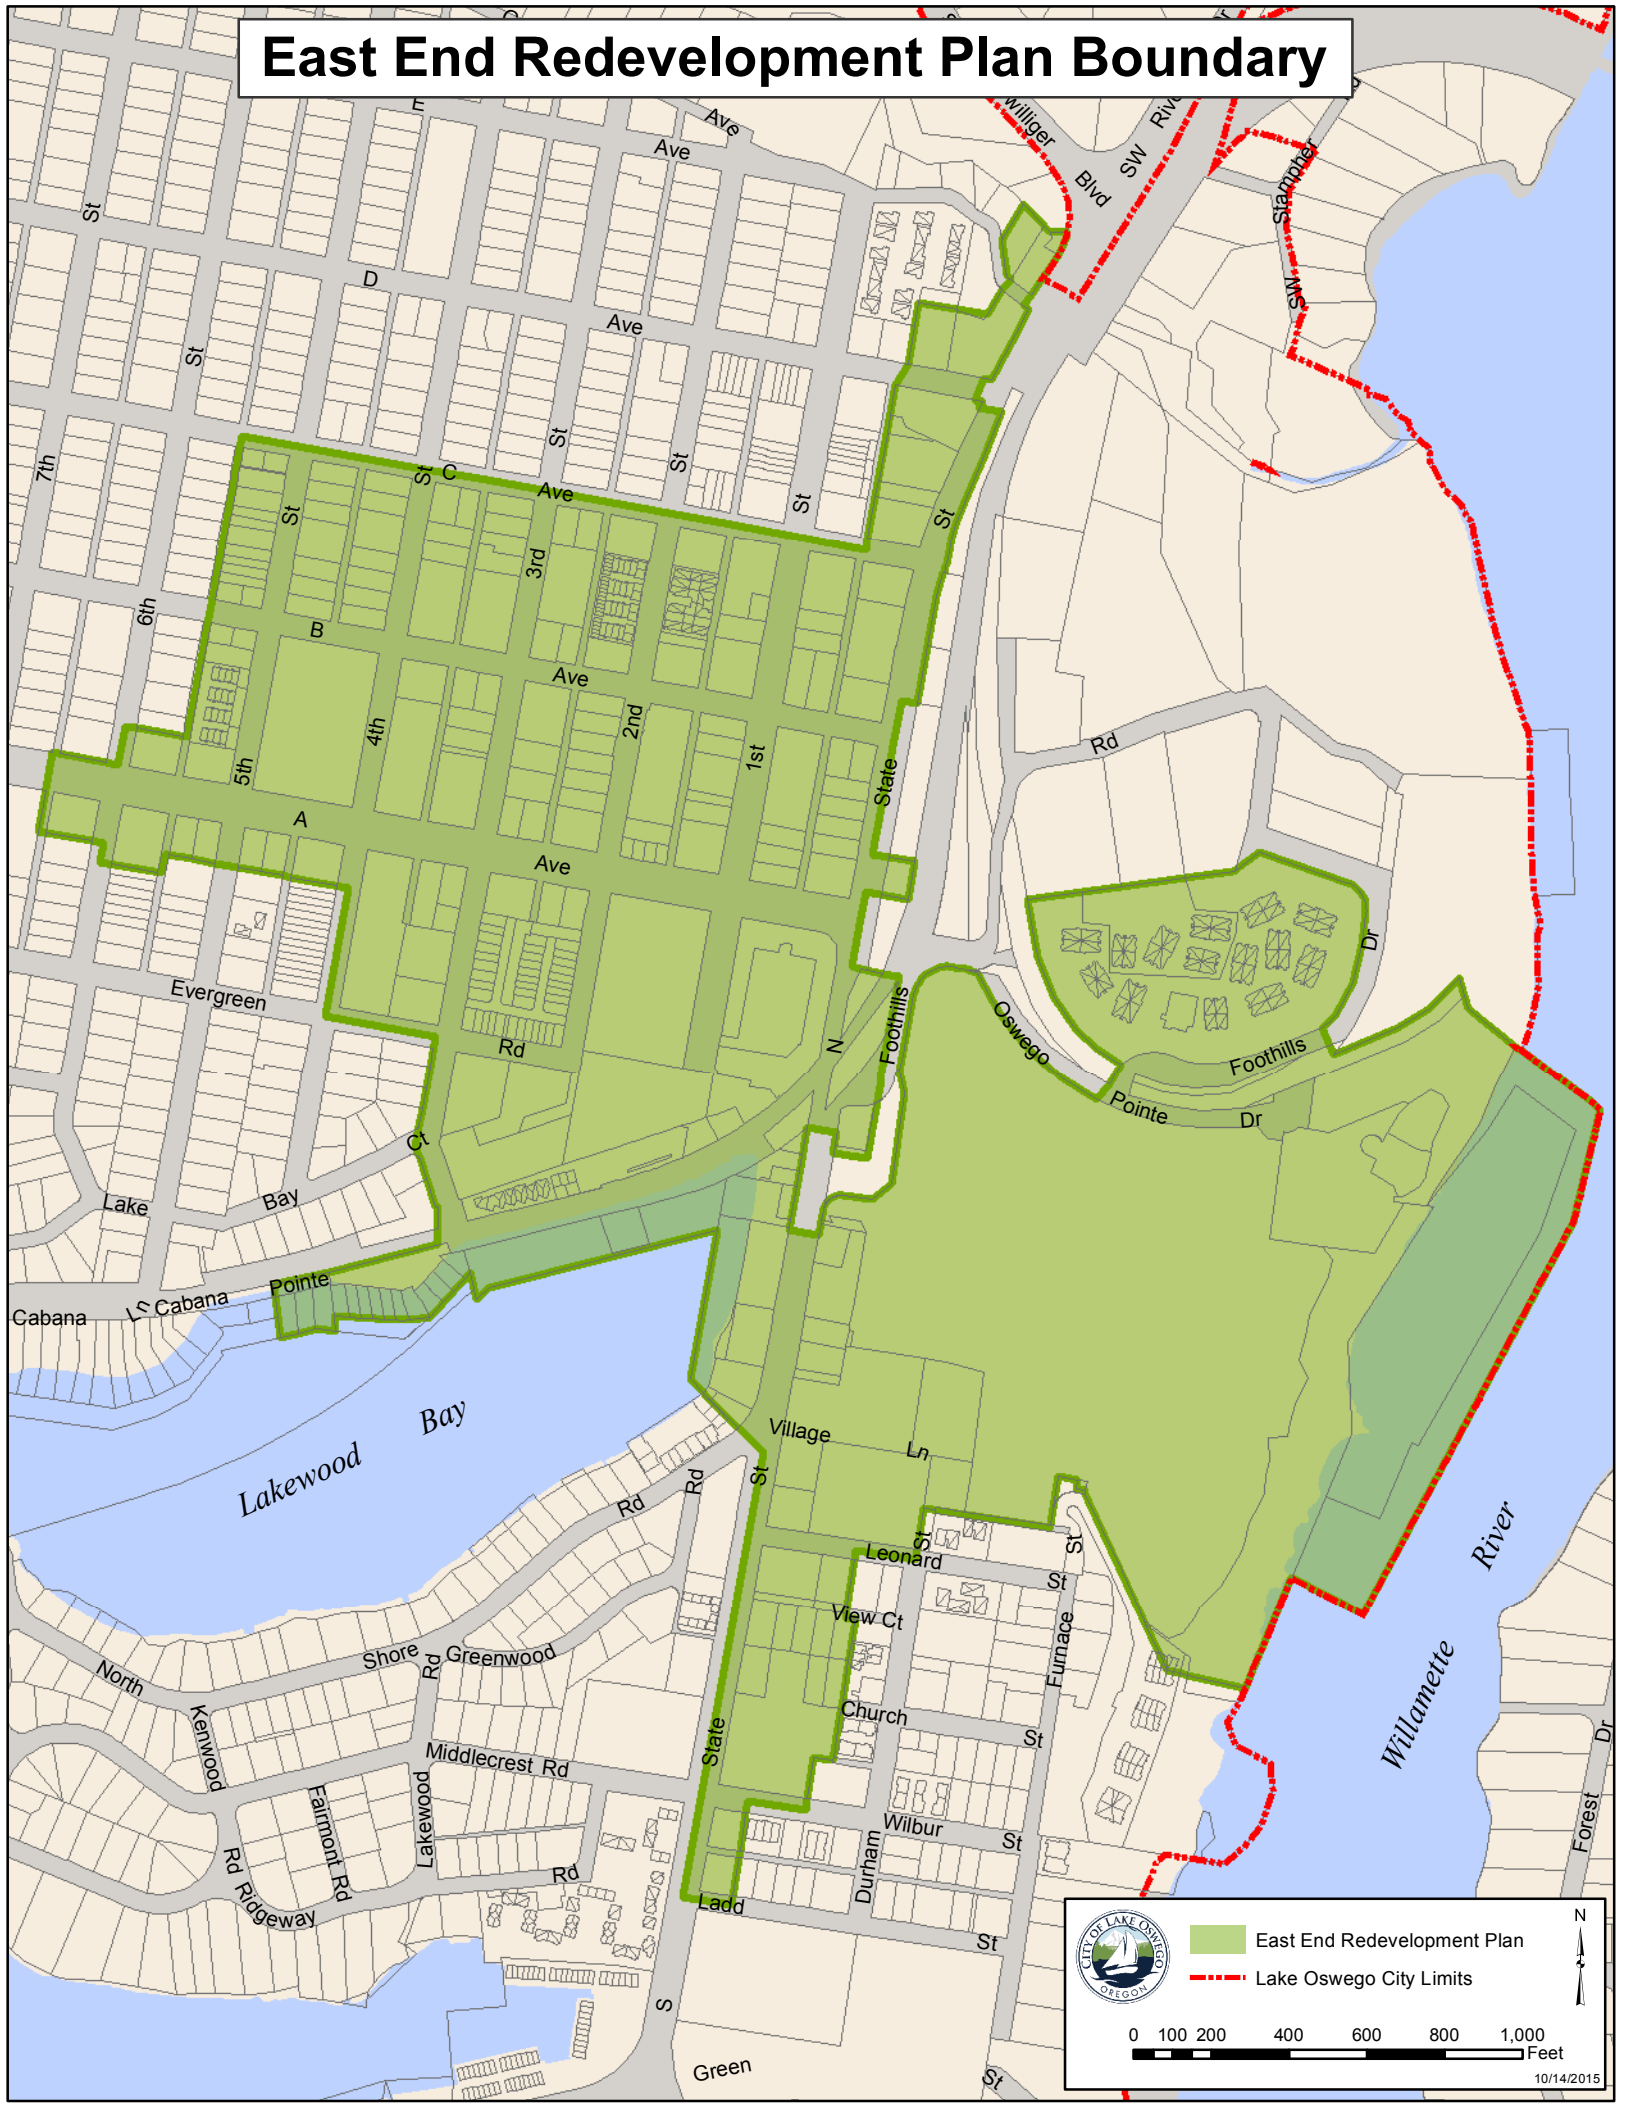

# East End Redevelopment Plan Boundary

East End Redevelopment Plan  
Lake Oswego City Limits

0 100 200 400 600 800 1,000 Feet