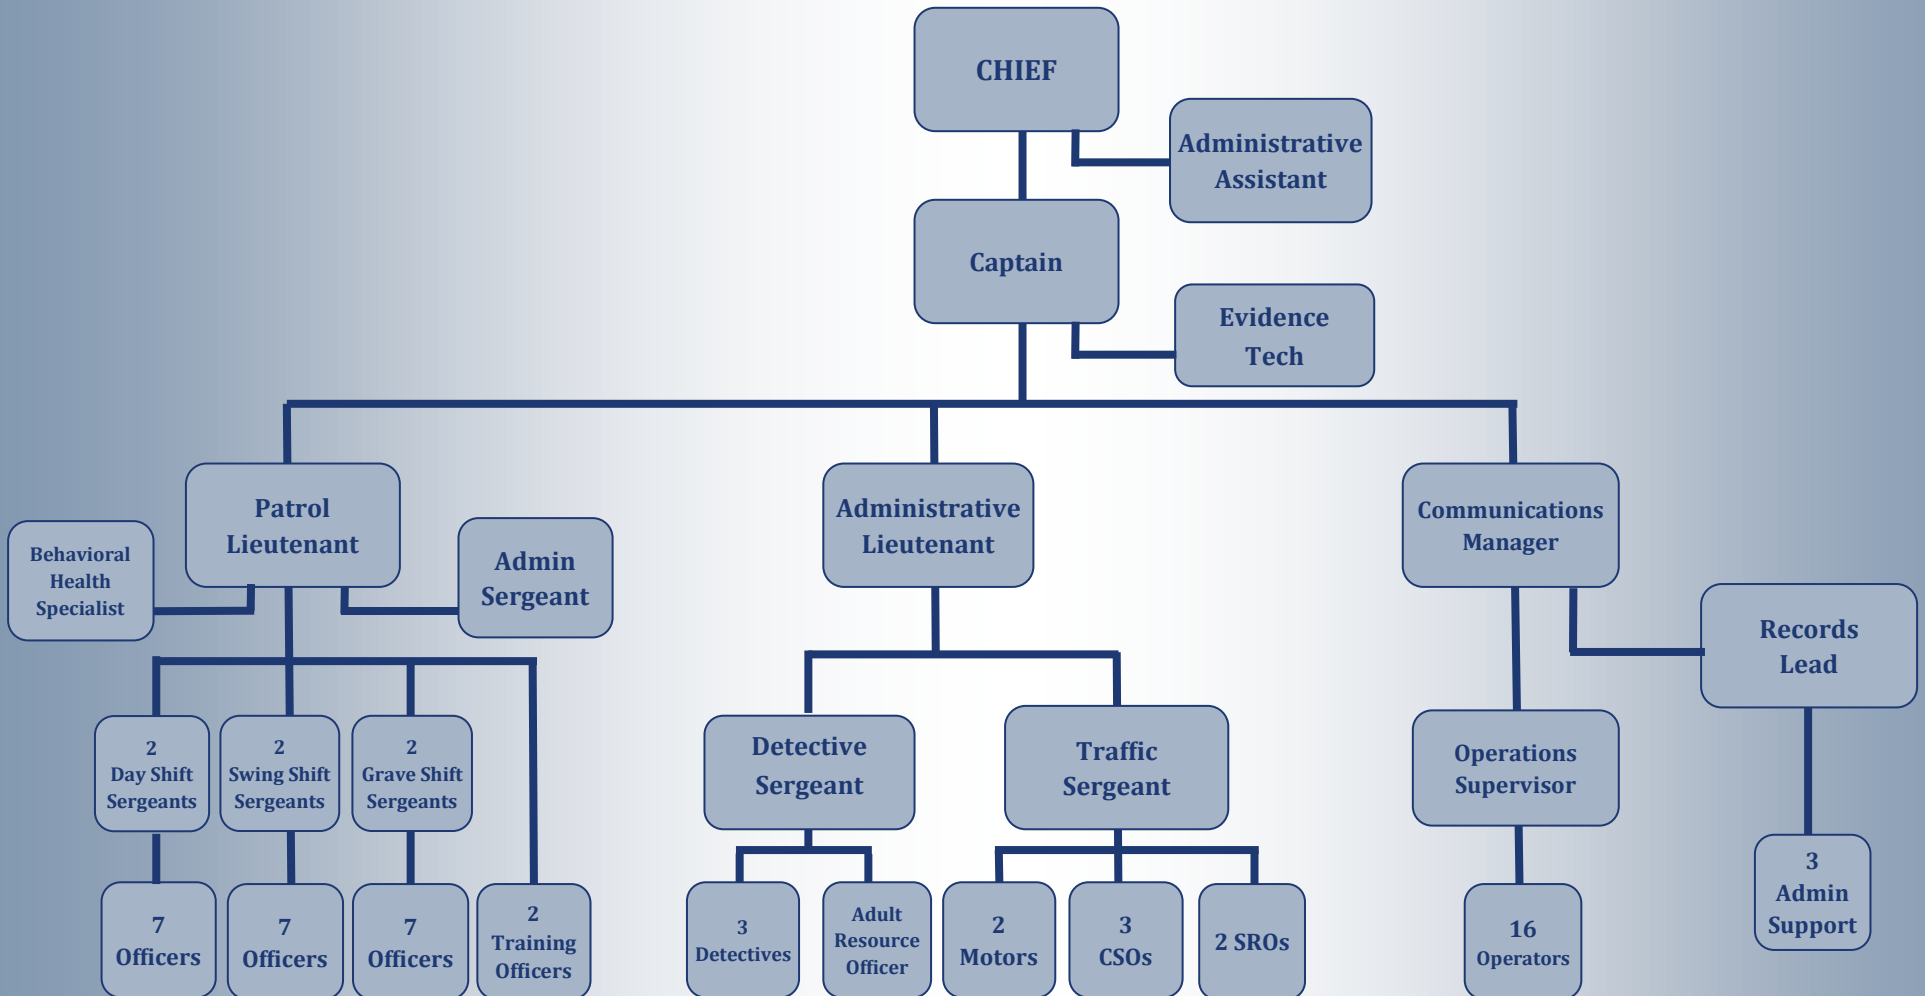

LAKE OSWEGO POLICE DEPARTMENT

2022 Organizational Chart

The Lake Oswego Police Department prides itself on maintaining highly qualified and professional personnel. The department consists of 47 sworn Officers and 27 non-sworn personnel.

The Lake Oswego Police Department serves our community of 39,127 (2019) residents and local businesses spanning an area of 11 square miles.