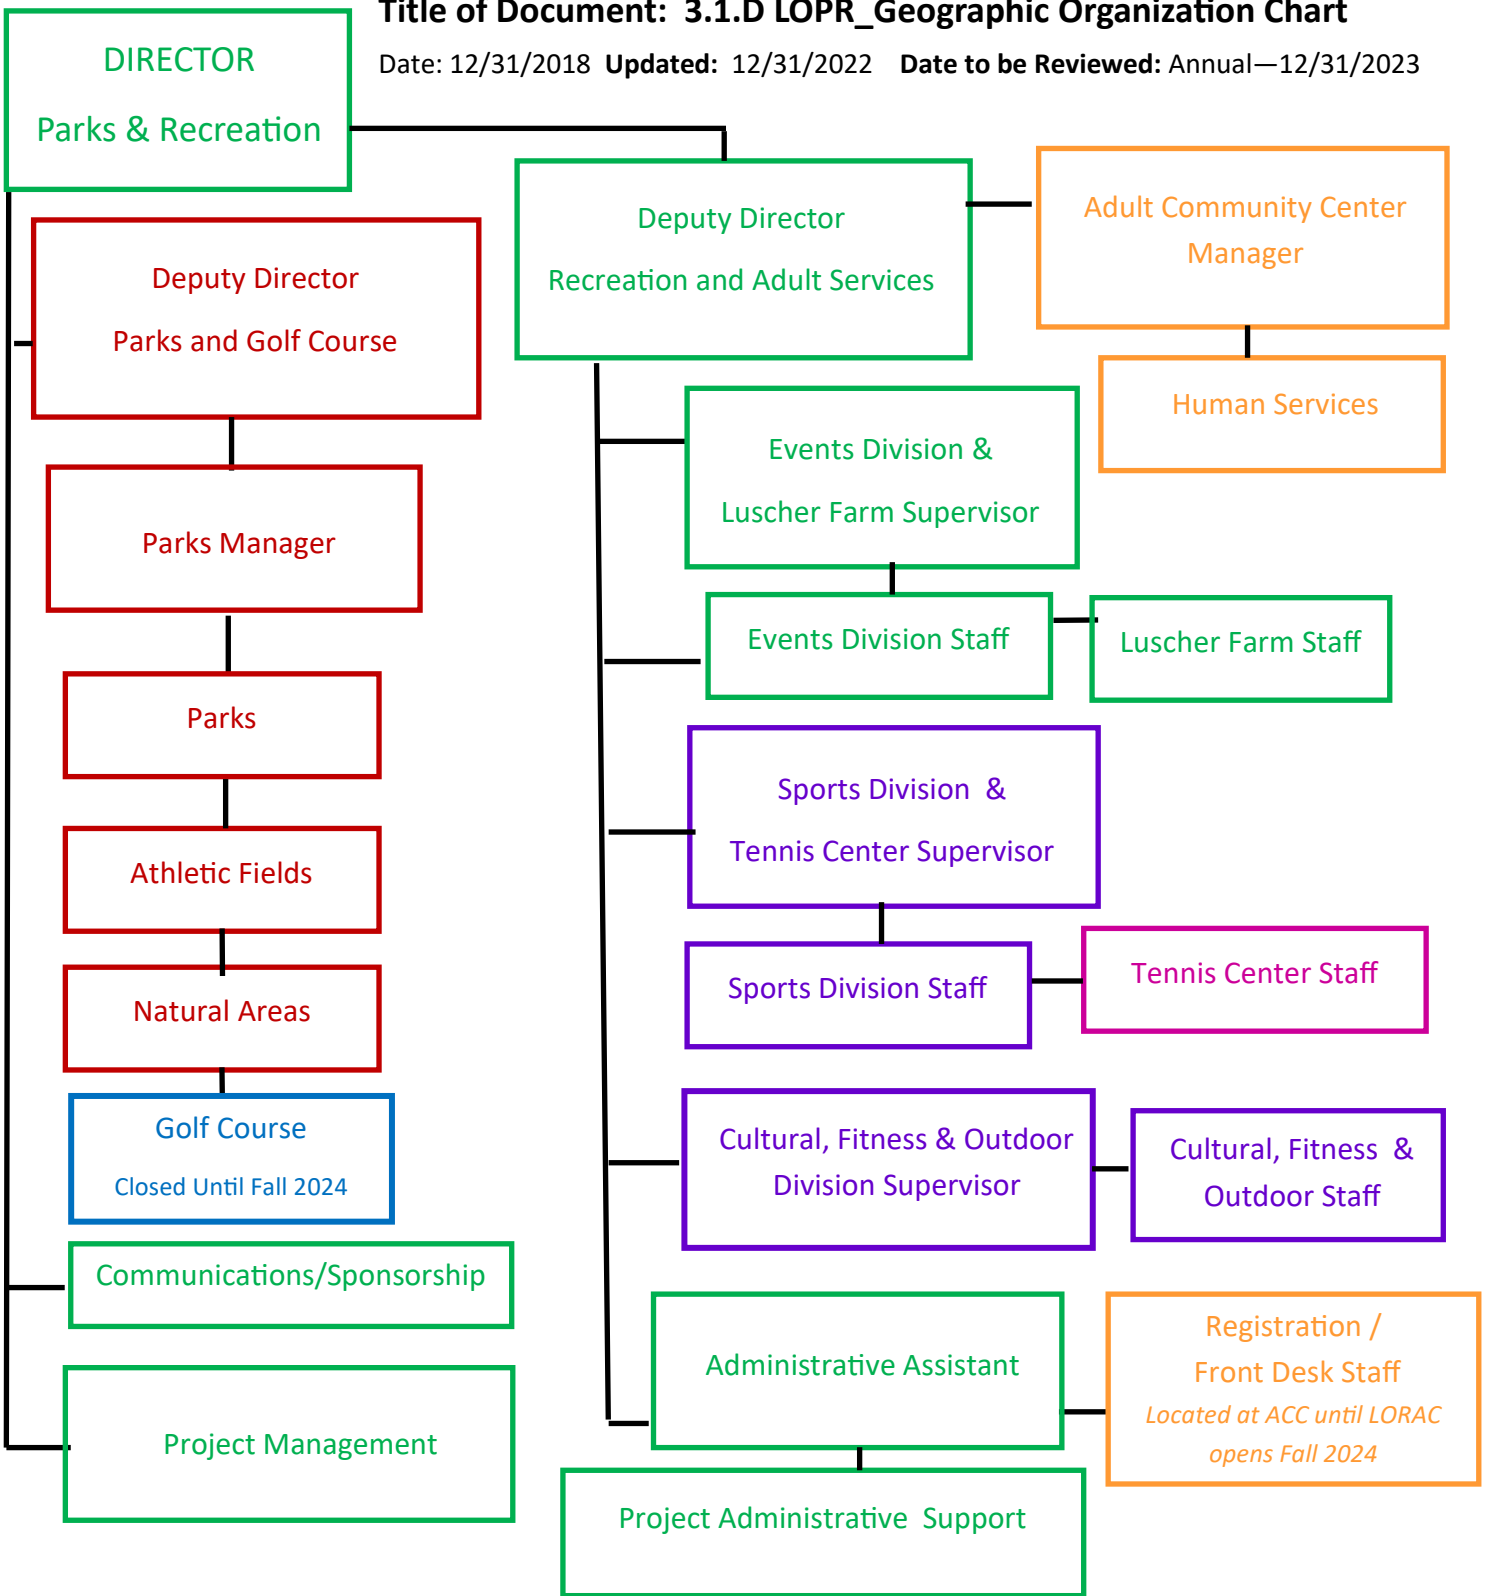

**Title of Document: 3.1.D LOPR\_Geographic Organization Chart**

Date: 12/31/2018 Updated: 12/31/2022 Date to be Reviewed: Annual—12/31/2023

**STAFF LOCATION LEGEND—LAKE OSWEGO PARKS & RECREATION DEPARTMENT**

ADULT COMMUNITY CENTER 505 G Avenue

INDOOR TENNIS CENTER 2900 Diane Dr.

LUSCHER FARM 125 Rosemont Rd., West Linn

MAINTENANCE OPERATIONS CENTER 17601 Pilkington Rd.

PUBLIC GOLF COURSE 17525 Stafford Rd. **Closed Until Fall 2024**