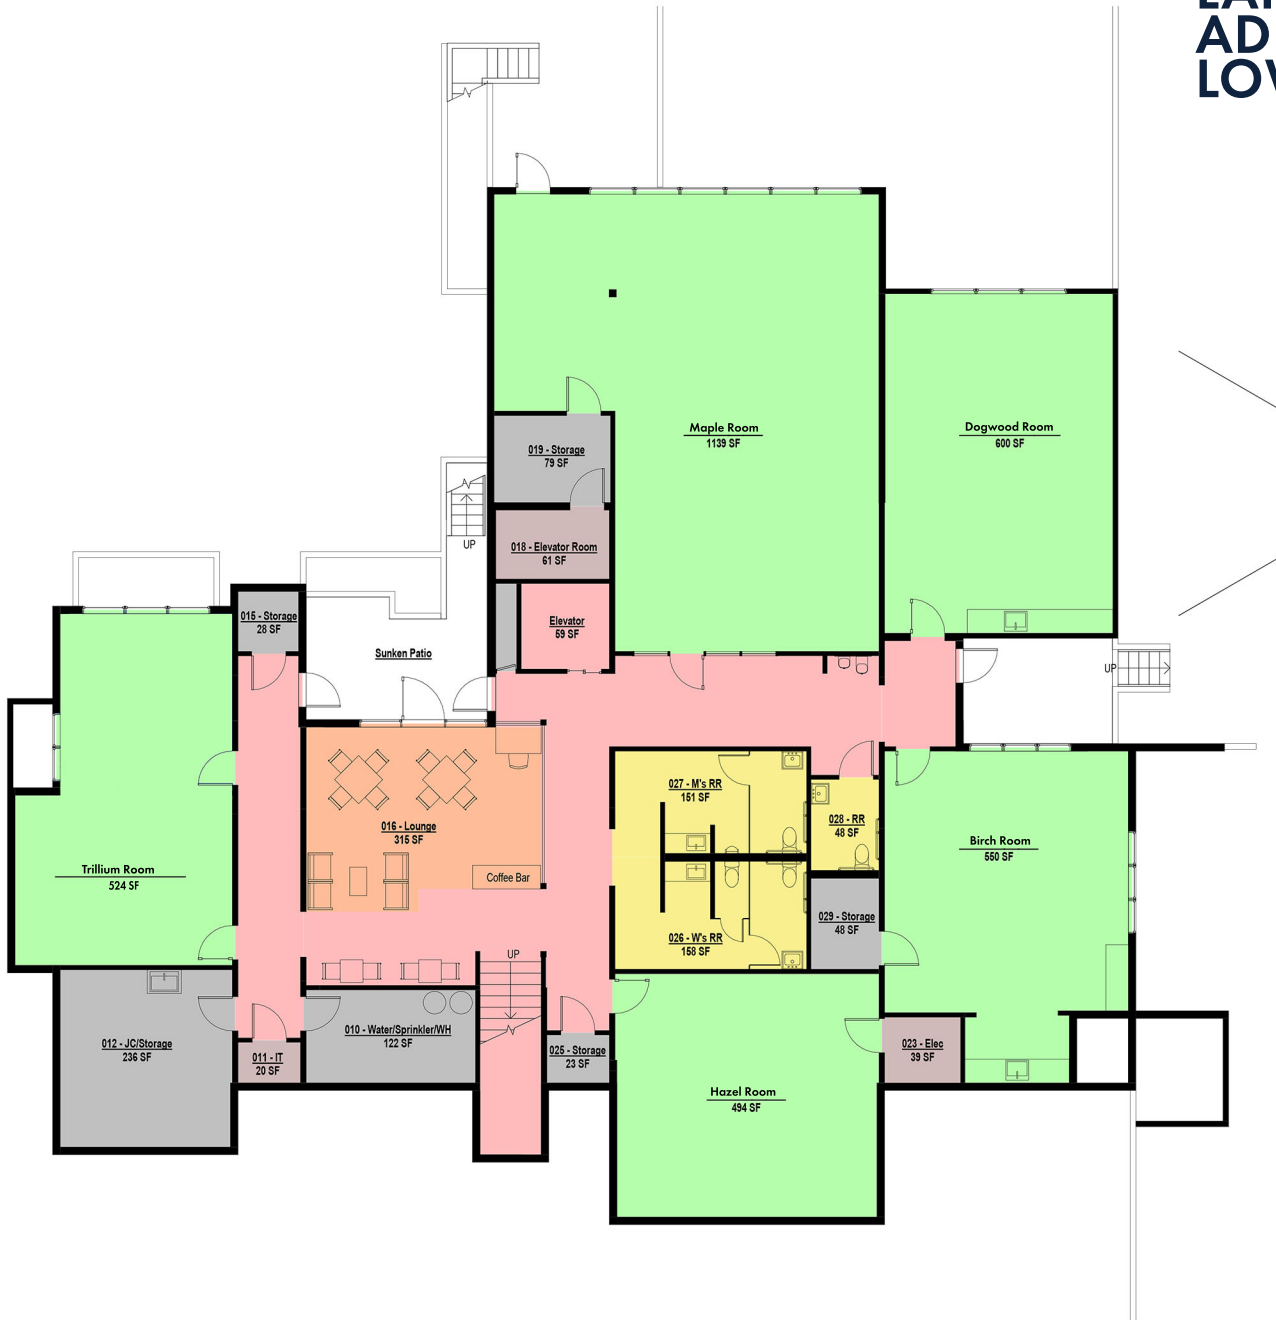

LAKE OSWEGO ADULT COMMUNITY CENTER LOWER LEVEL

- Building Services
- Circulation
- Kitchen
- Multipurpose
- Office
- Reception
- Restrooms
- Salon/Massage
- Storage