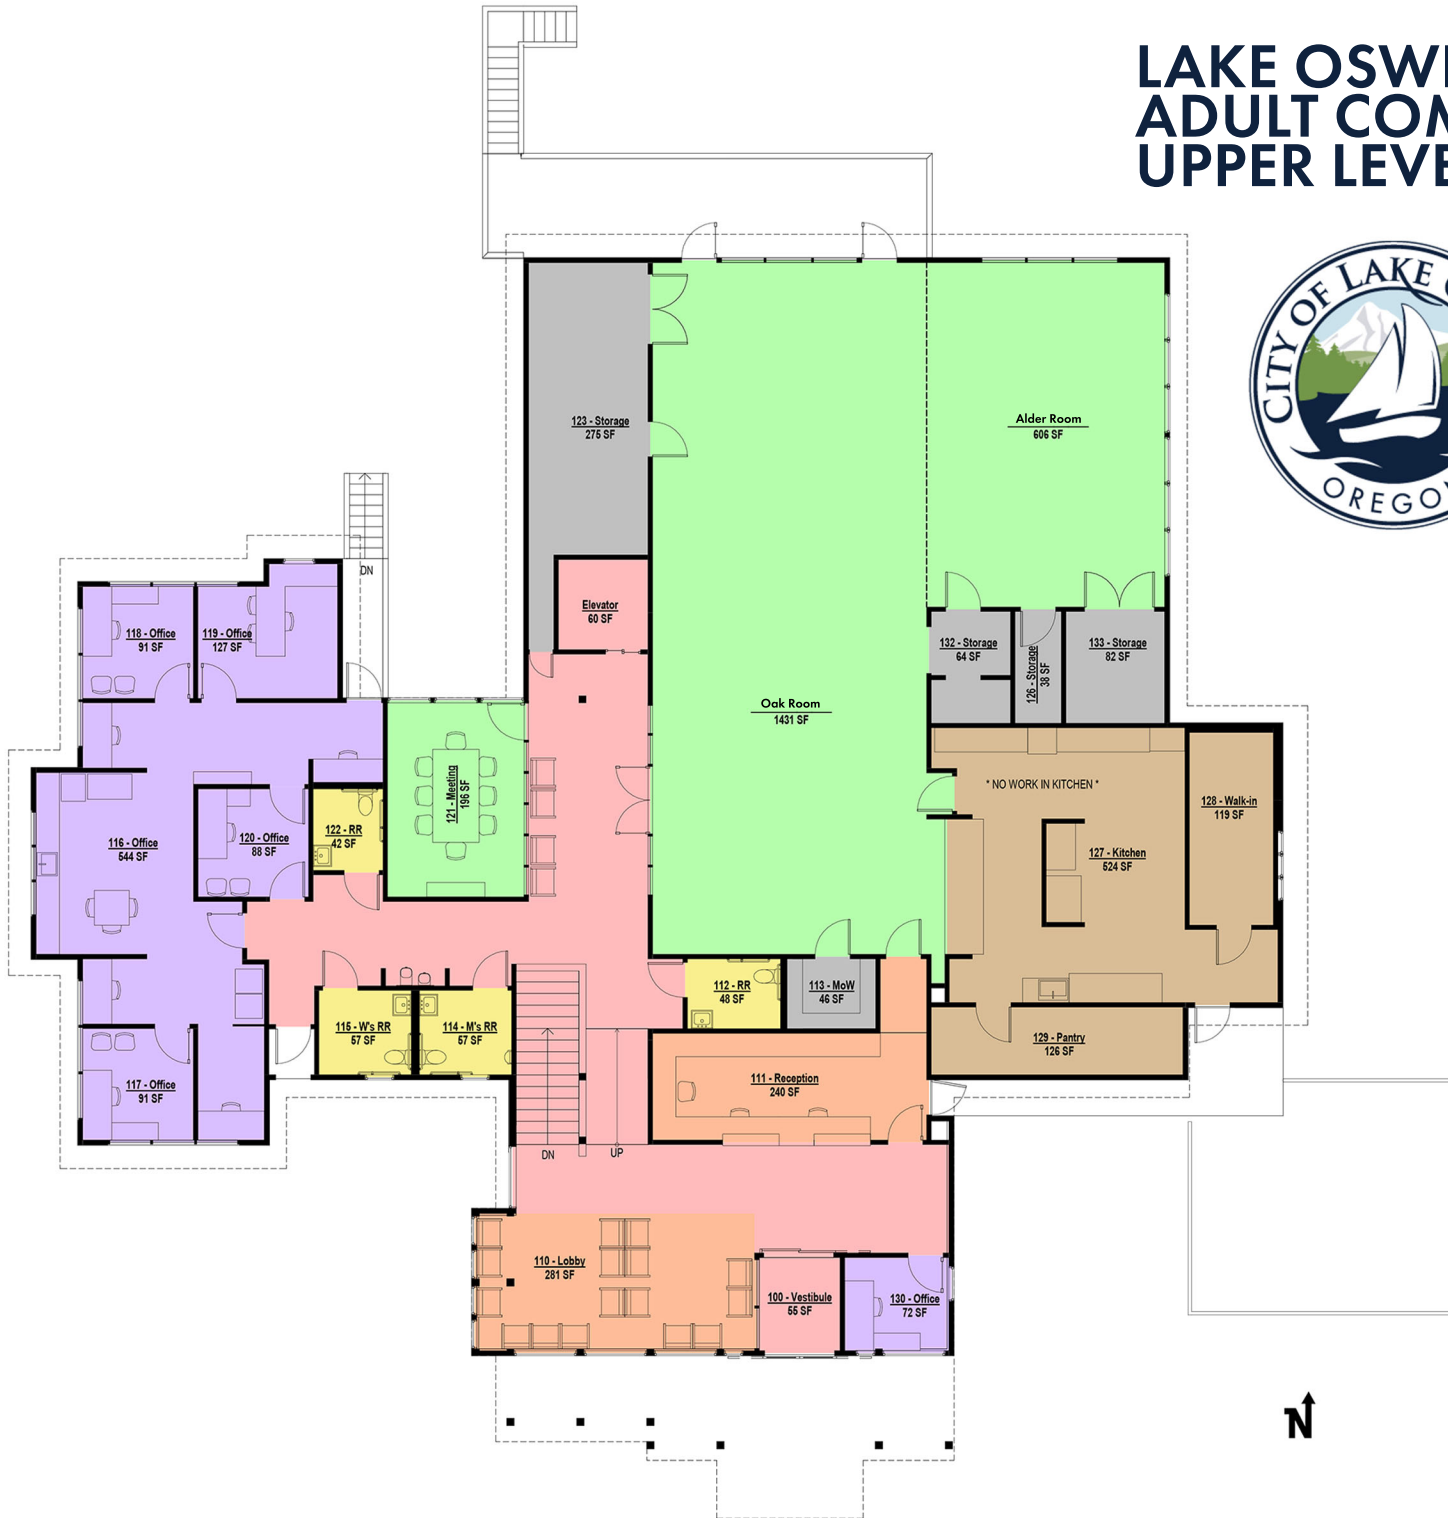

LAKE OSWEGO ADULT COMMUNITY CENTER UPPER LEVEL

- Building Services
- Circulation
- Kitchen
- Multipurpose
- Office
- Reception
- Restrooms
- Salon/Massage
- Storage