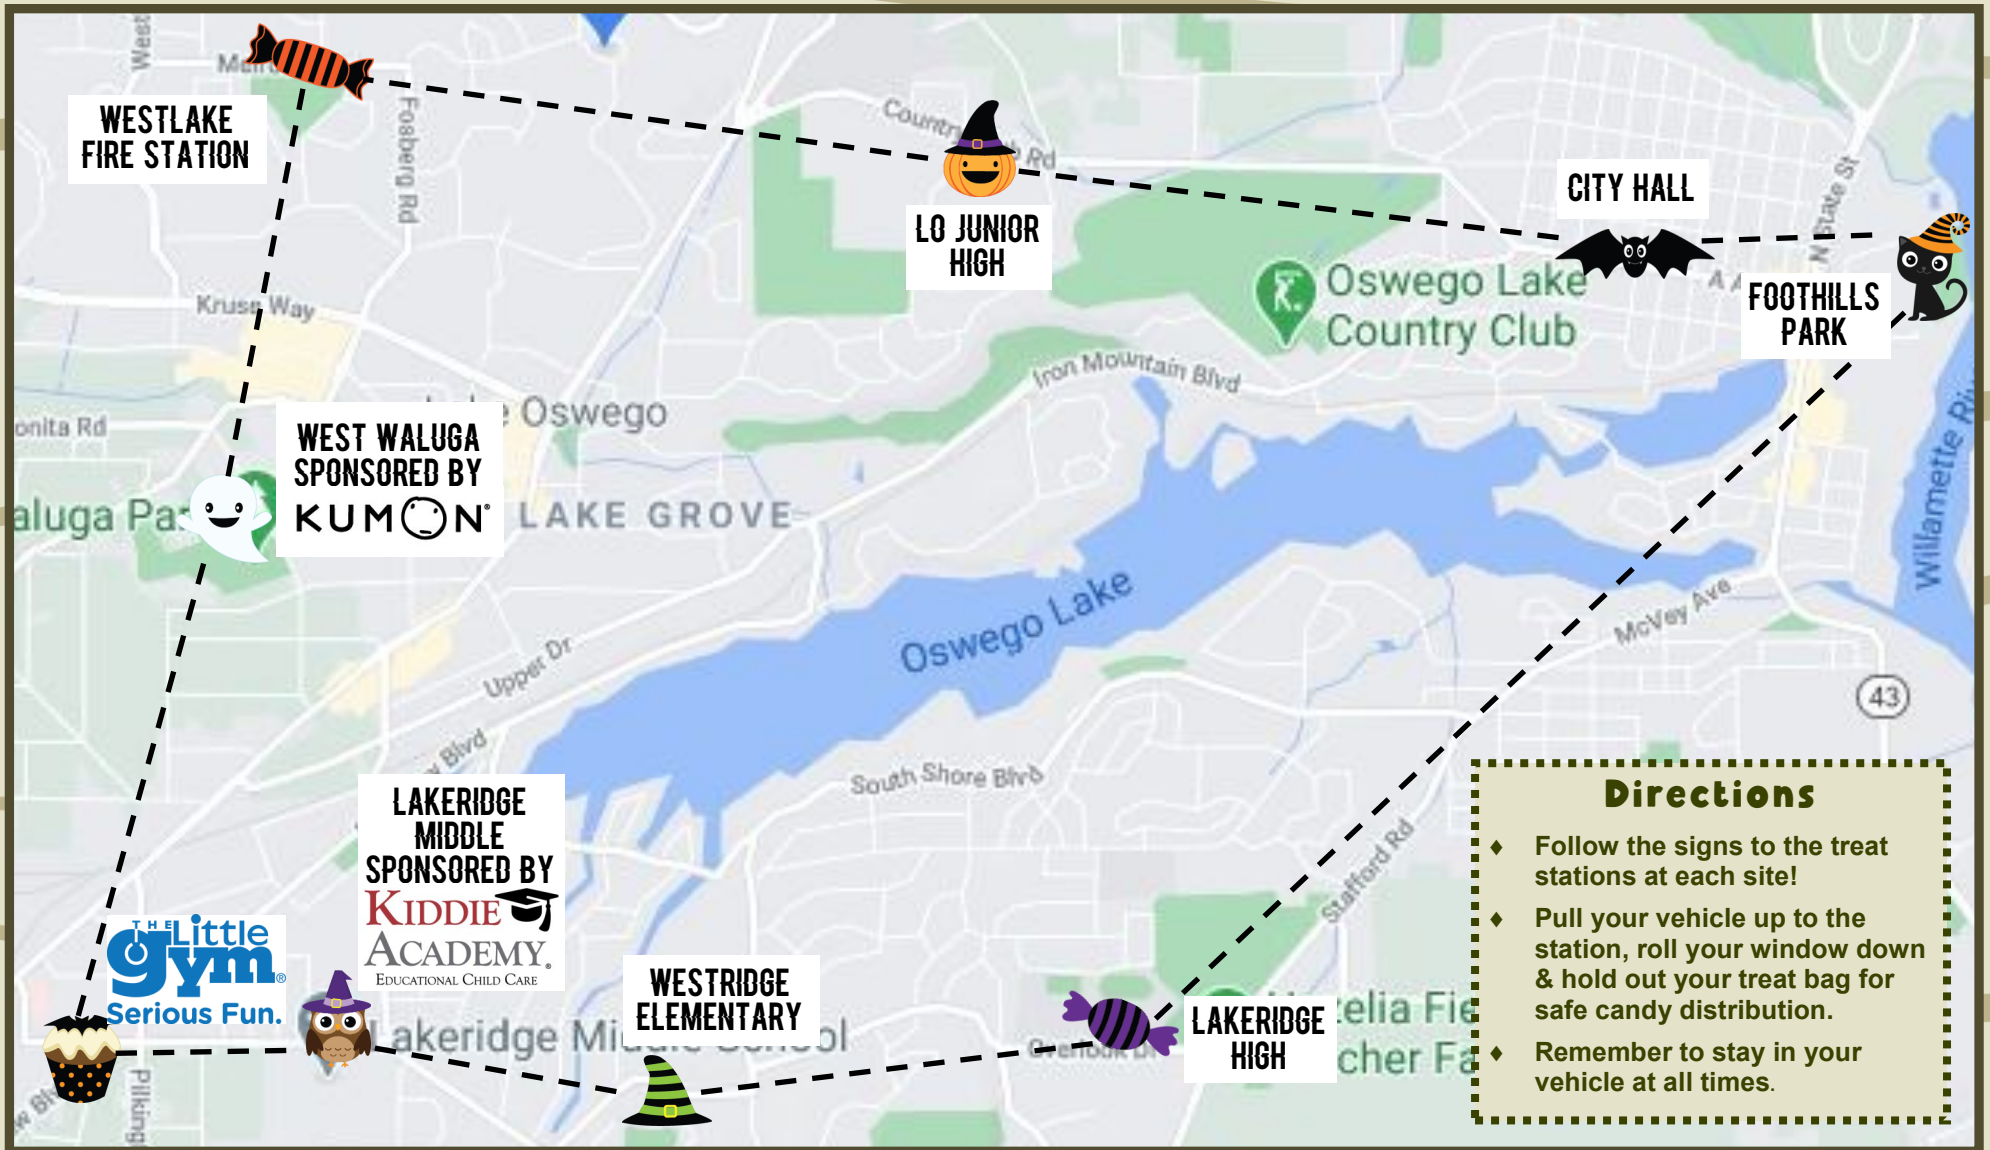

MONSTER MASH DRIVE-THRU SPOOKTACULAR!

Trick-or-Treat Locations

- ◆ Westlake Fire Station - 4900 Melrose Street
- ◆ Lake Oswego Junior High - 2500 Country Club Road
- ◆ City Hall - 380 A Avenue
- ◆ Foothills Park - 199 Foothills Road
- ◆ Lakeridge High School - 1235 Overlook Drive
- ◆ Westridge Elementary - 3400 Royce Way
- ◆ Lakeridge Middle School - 4700 Jean Road
- ◆ The Little Gym - 5820 Jean Road
- ◆ West Waluga Park - 15775 Waluga Drive