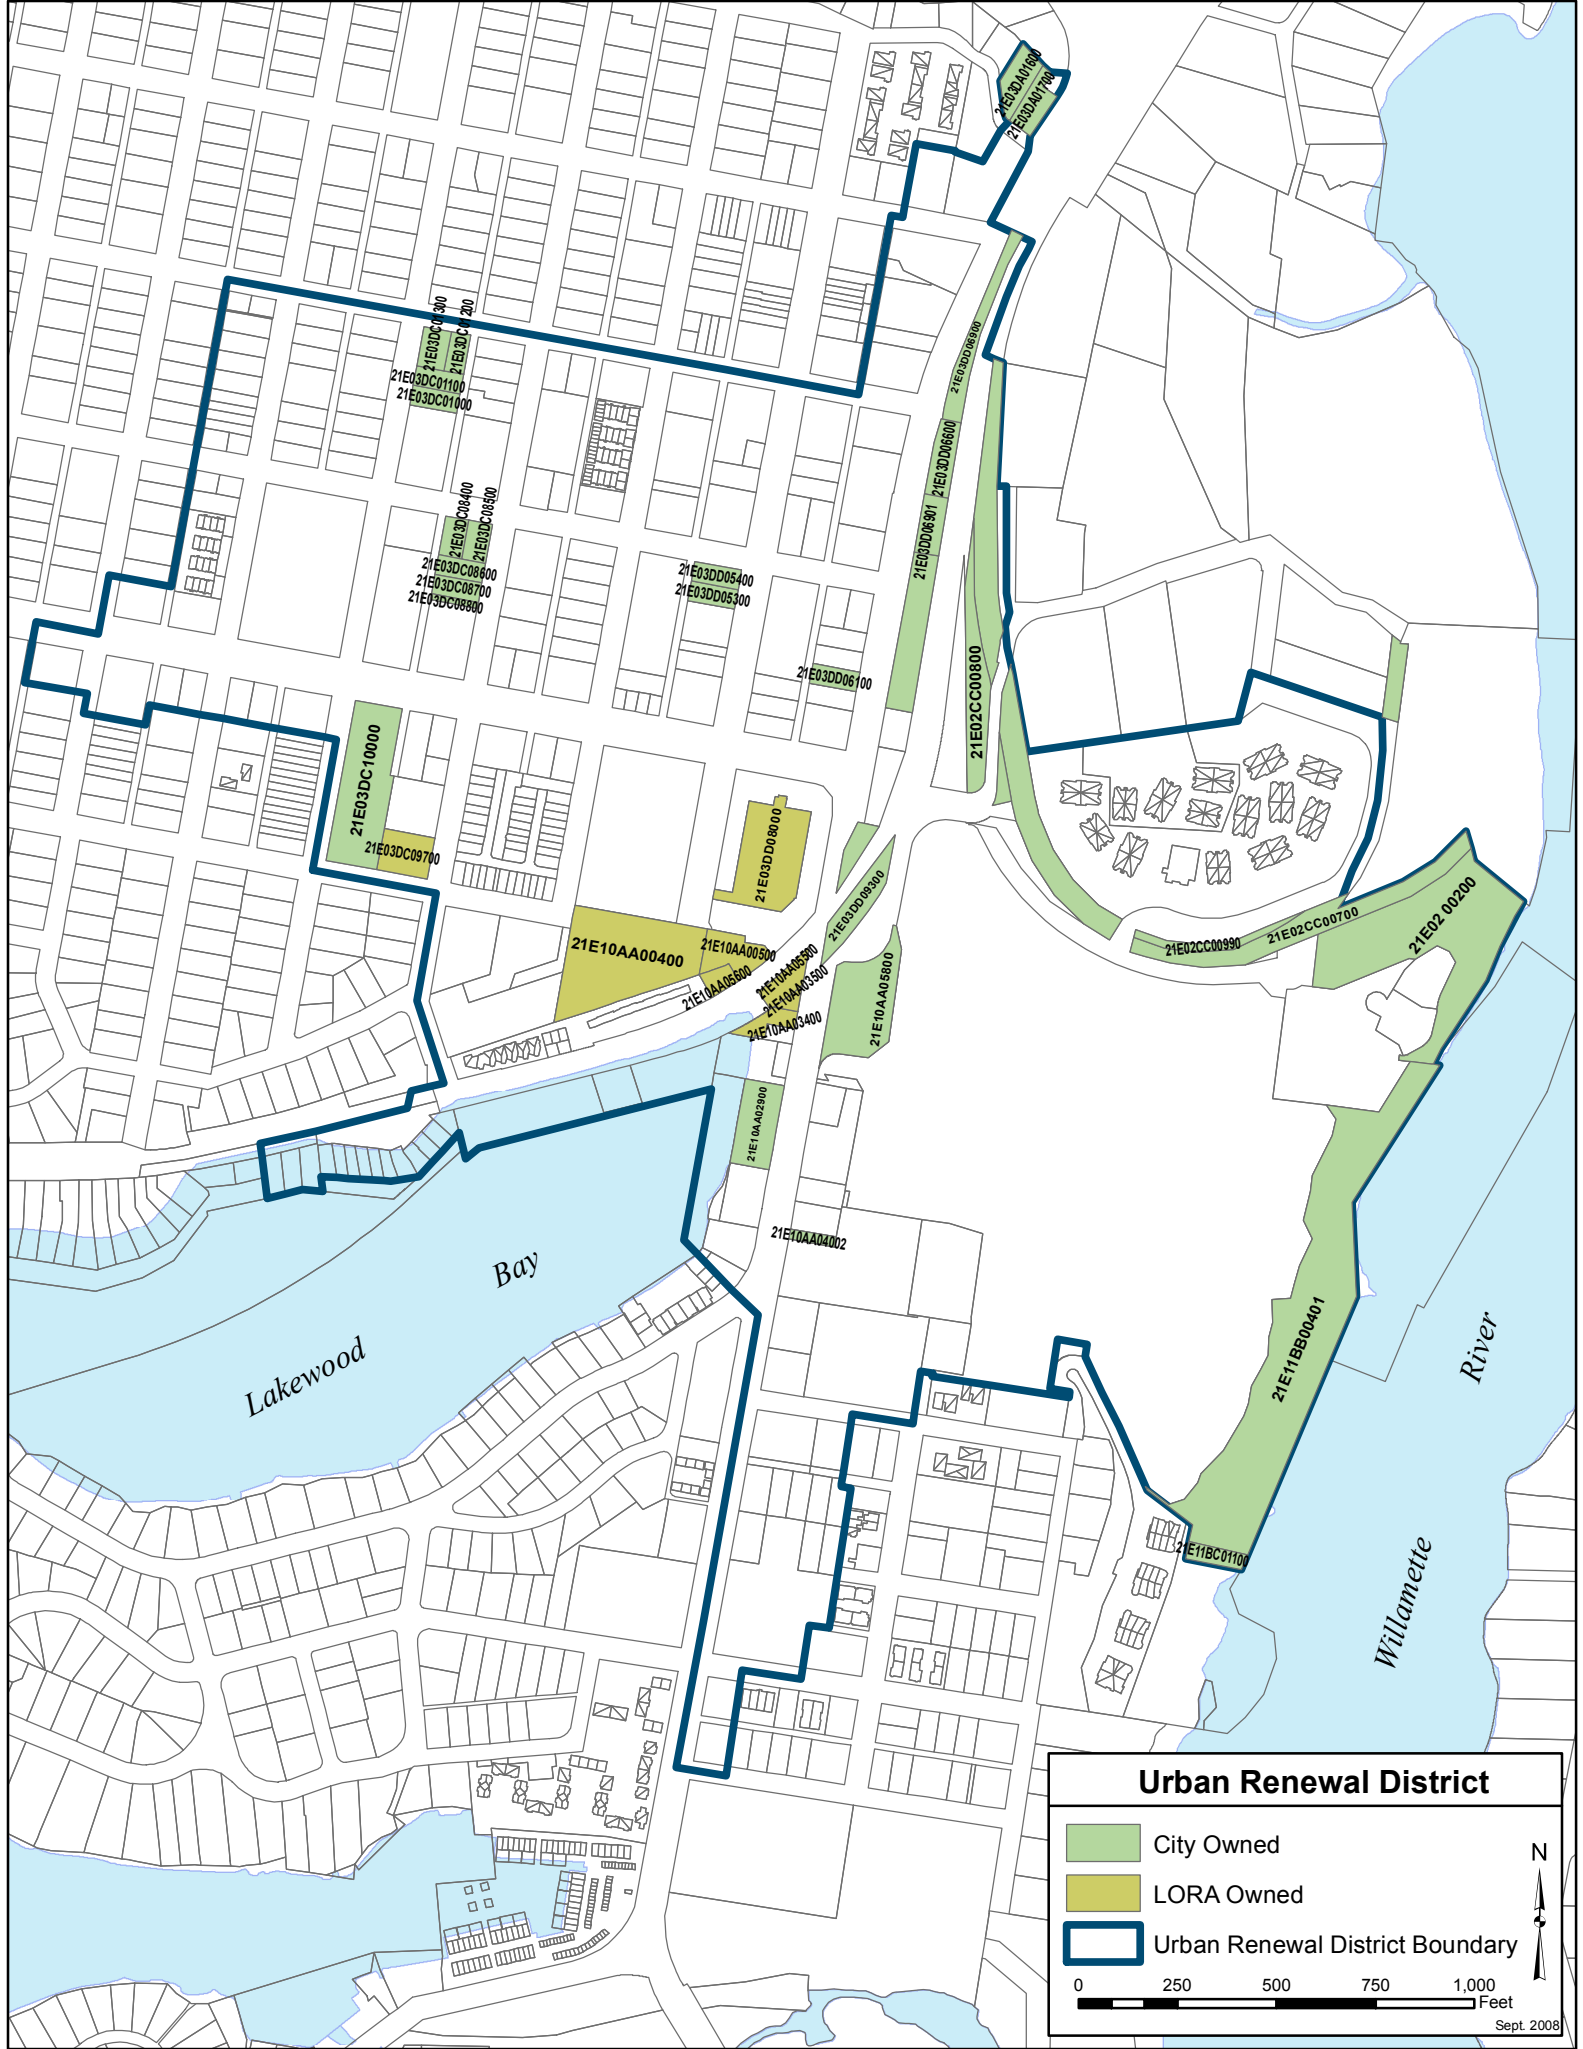

Urban Renewal District

- City Owned
- LORA Owned
- Urban Renewal District Boundary

0   250   500   750   1,000
Feet

N
↑
Sept 2008