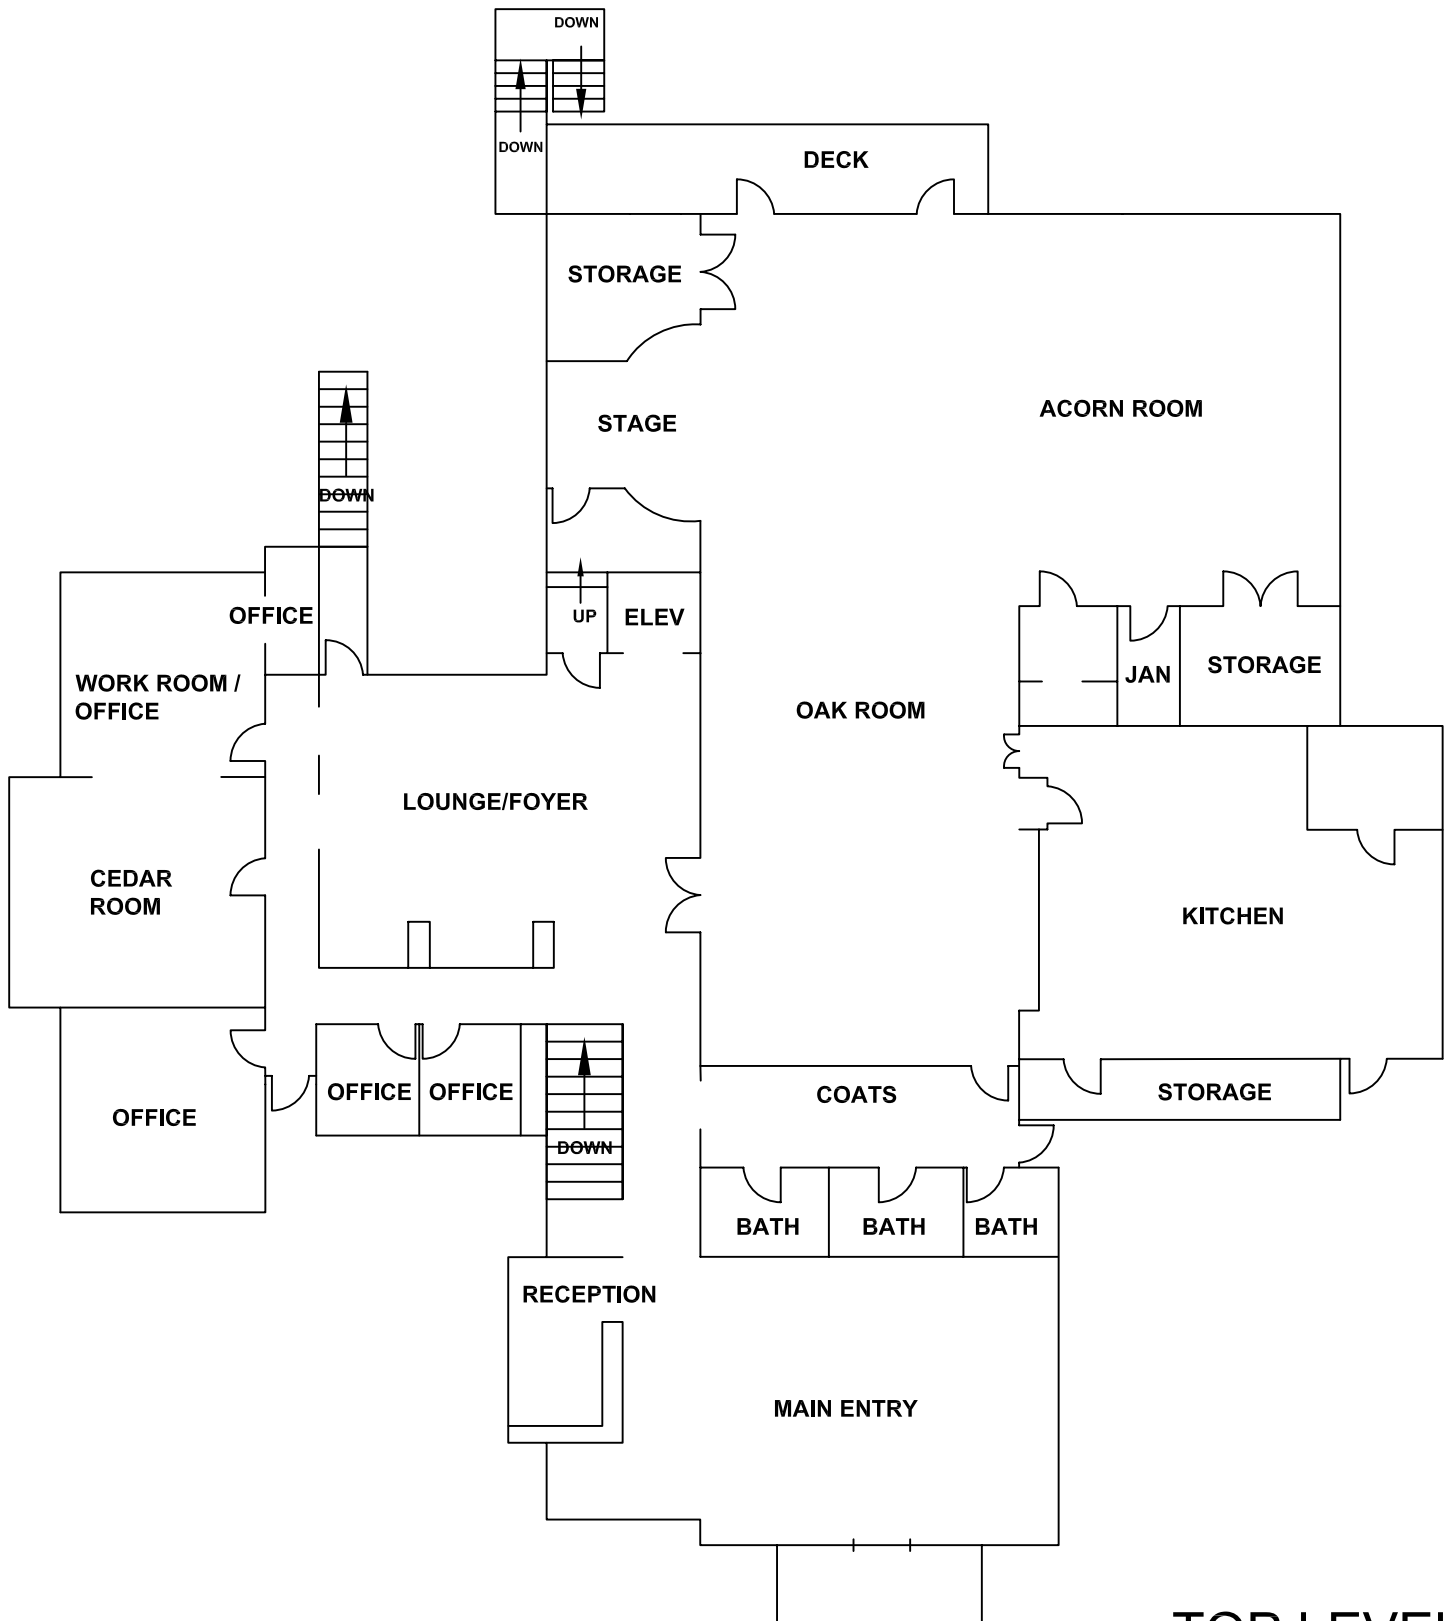

LAKE OSWEGO ADULT COMMUNITY CENTER

G AVENUE

TOP LEVEL