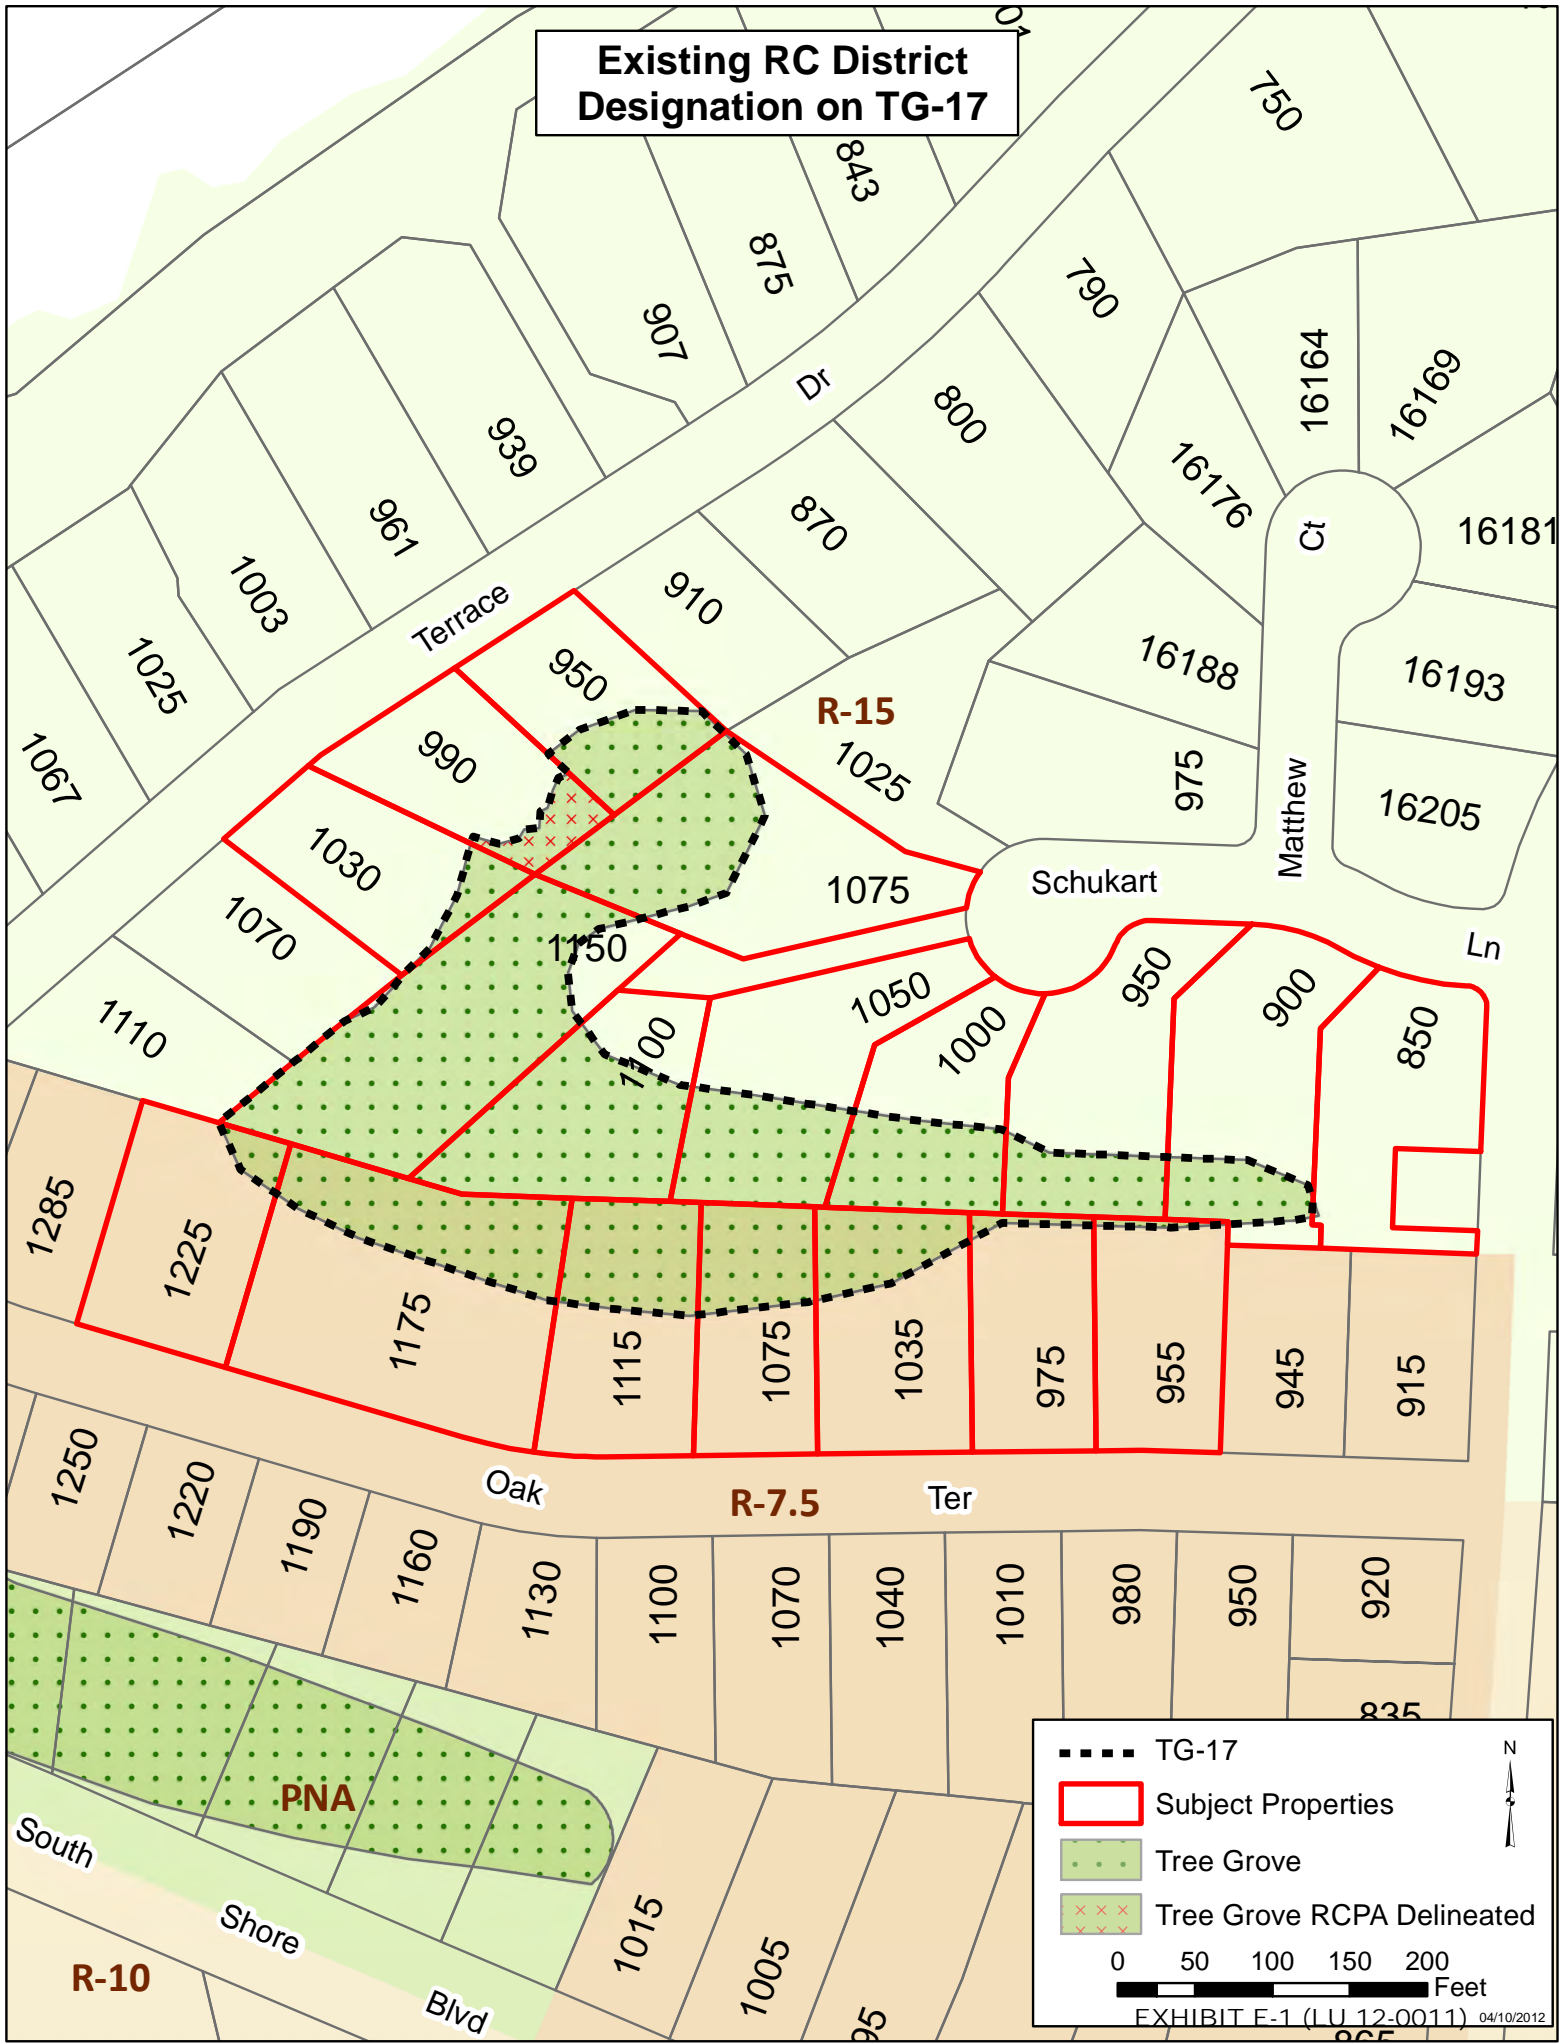

Existing RC District Designation on TG-17

- - - - TG-17
 [Red Outline] Subject Properties
 [Green Dotted] Tree Grove
 [Green Dotted with Red X's] Tree Grove RCPA Delineated

0 50 100 150 200
 Feet

EXHIBIT F-1 (LU 12-0011) 04/10/2012