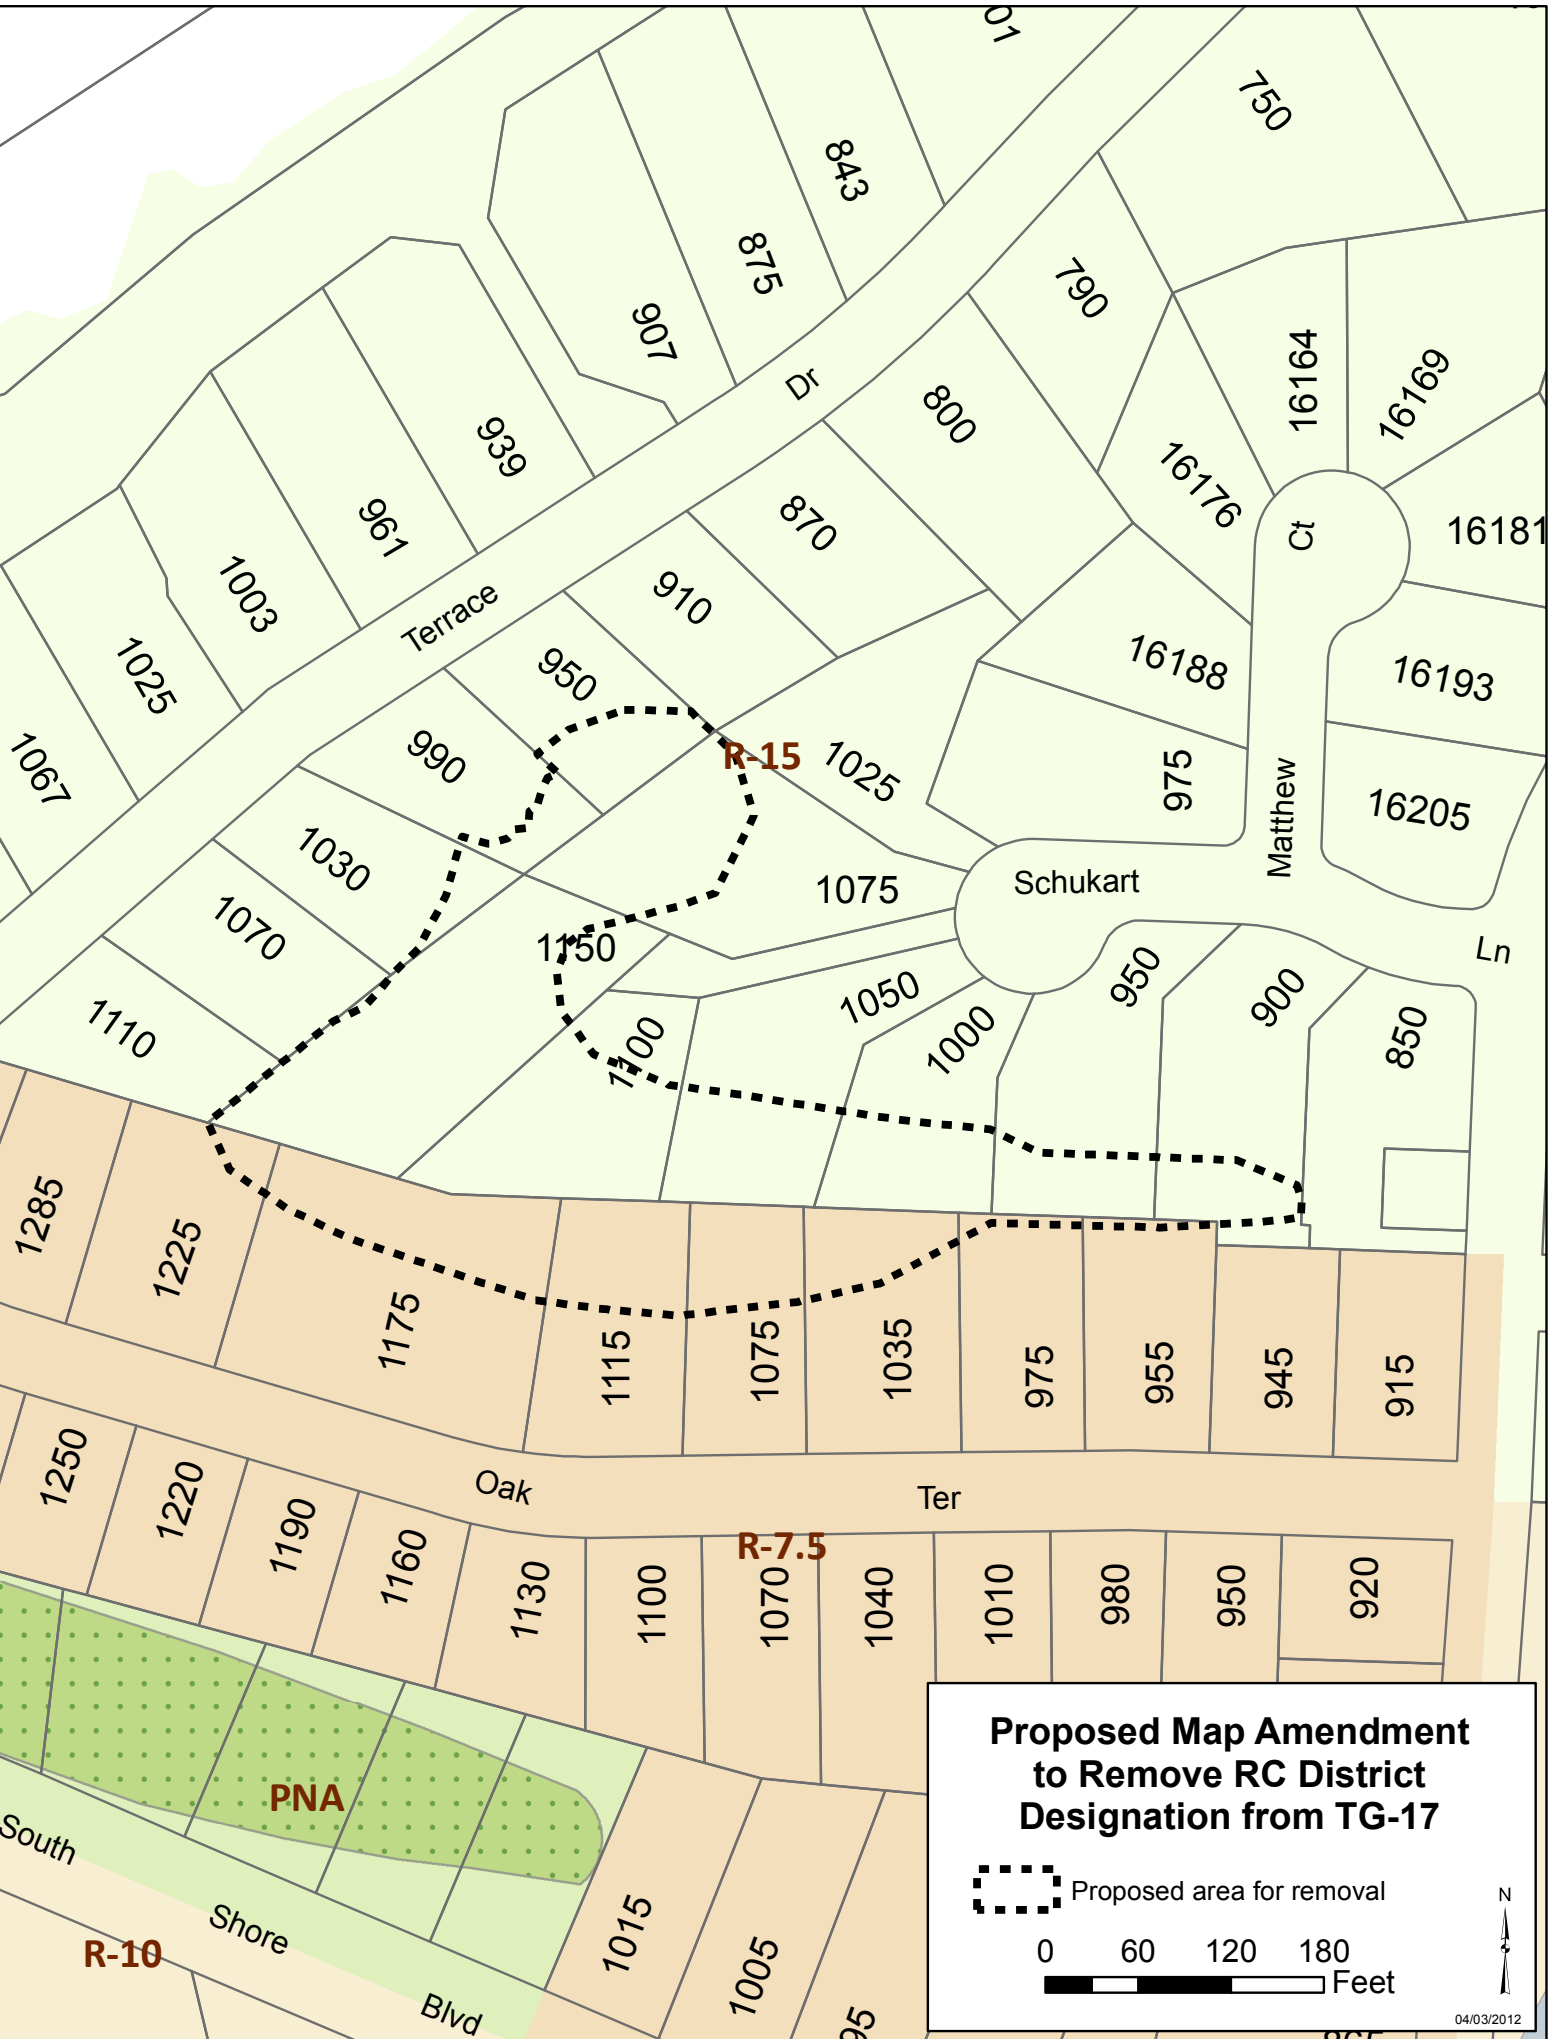

R-15

R-7.5

R-10

PNA

Addresses: 1067, 1025, 1003, 961, 939, 990, 950, 910, 870, 800, 790, 750, 16176, 16164, 16169, 16181, 16193, 16205, 1075, 1025, 975, 16188, 16193, 16205, 1070, 1030, 1030, 1070, 1150, 1075, 1050, 1000, 950, 900, 850, 1110, 1110, 1050, 1000, 950, 900, 850, 1285, 1225, 1175, 1115, 1075, 1035, 975, 955, 945, 915, 1250, 1220, 1190, 1160, 1130, 1100, 1070, 1040, 1010, 980, 950, 920, 1250, 1220, 1190, 1160, 1130, 1100, 1070, 1040, 1010, 980, 950, 920, 1015, 1005, 95, 965

Streets: Terrace, Schukart, Matthew, Oak, Shore Blvd