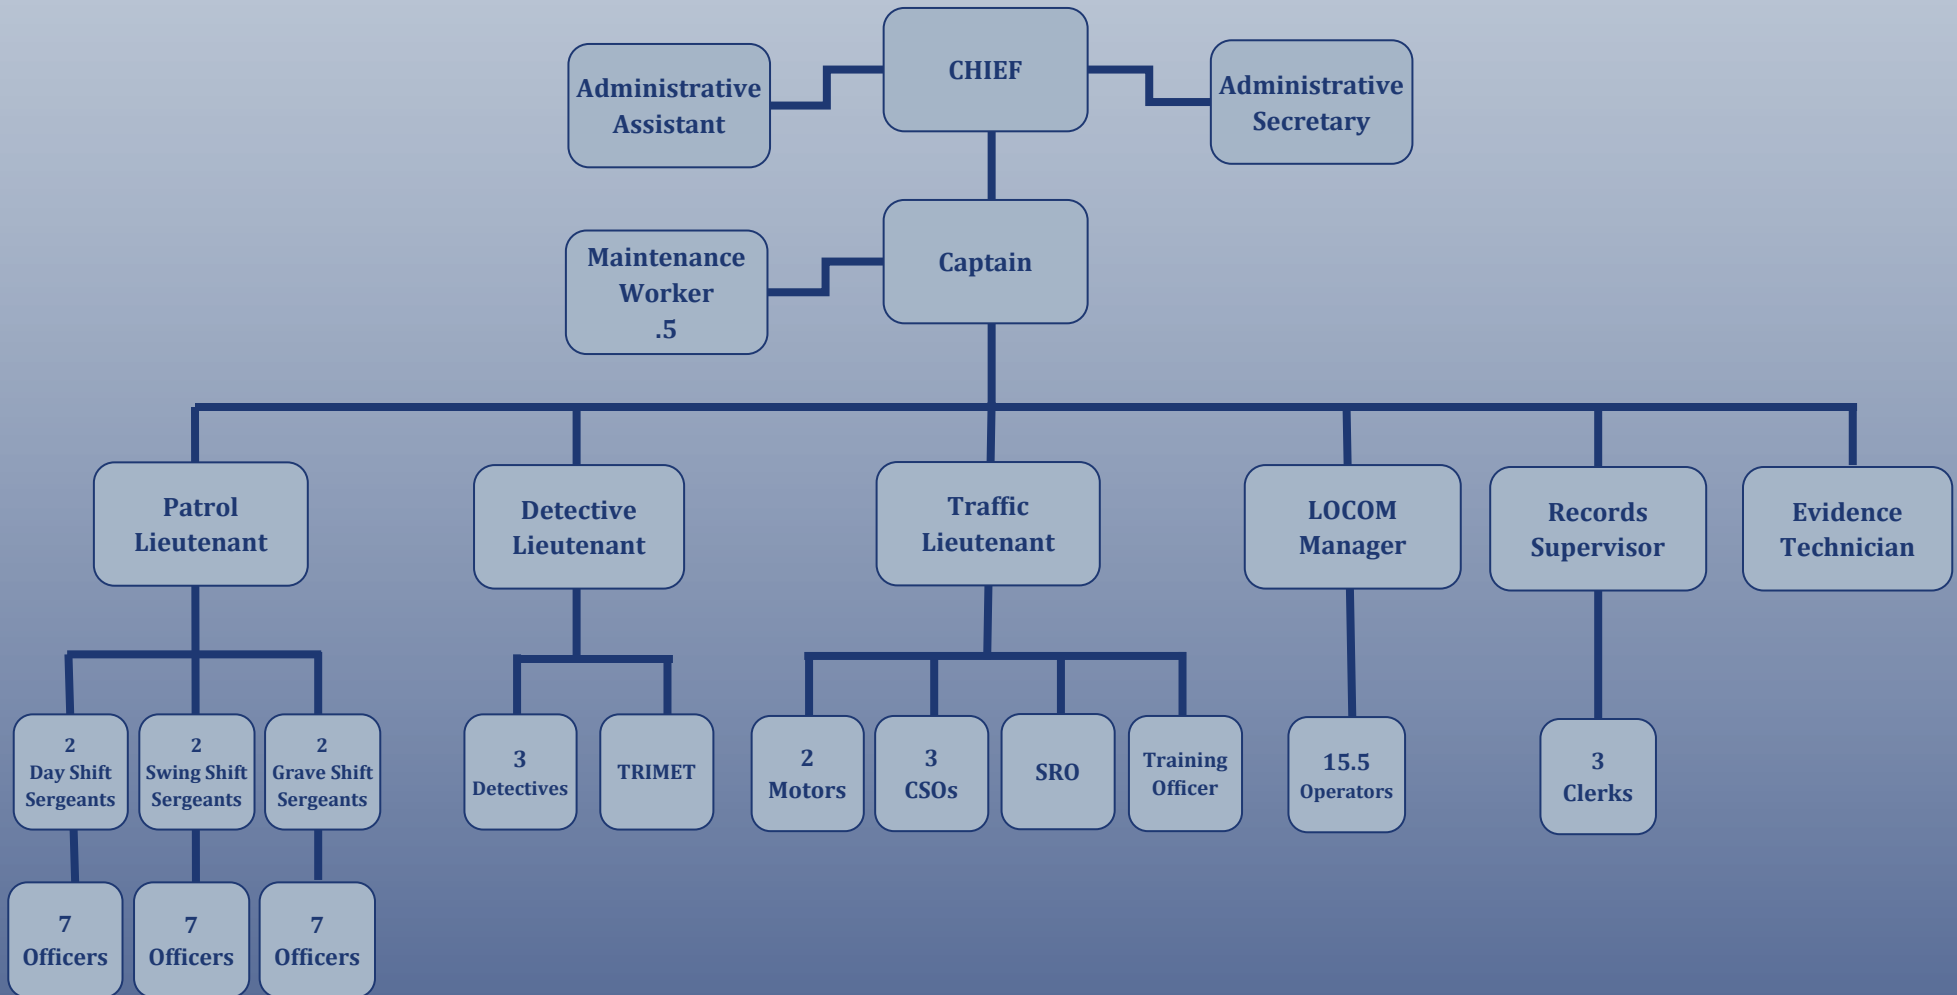

LAKE OSWEGO POLICE DEPARTMENT

2017 Organizational Chart

The Lake Oswego Police Department prides itself on maintaining highly qualified and professional personnel. The department consists of 42 sworn Officers and 27 non-sworn personnel.

The Lake Oswego Police Department serves our community of 37,610 (2013) residents and local businesses spanning an area of 11 square miles.