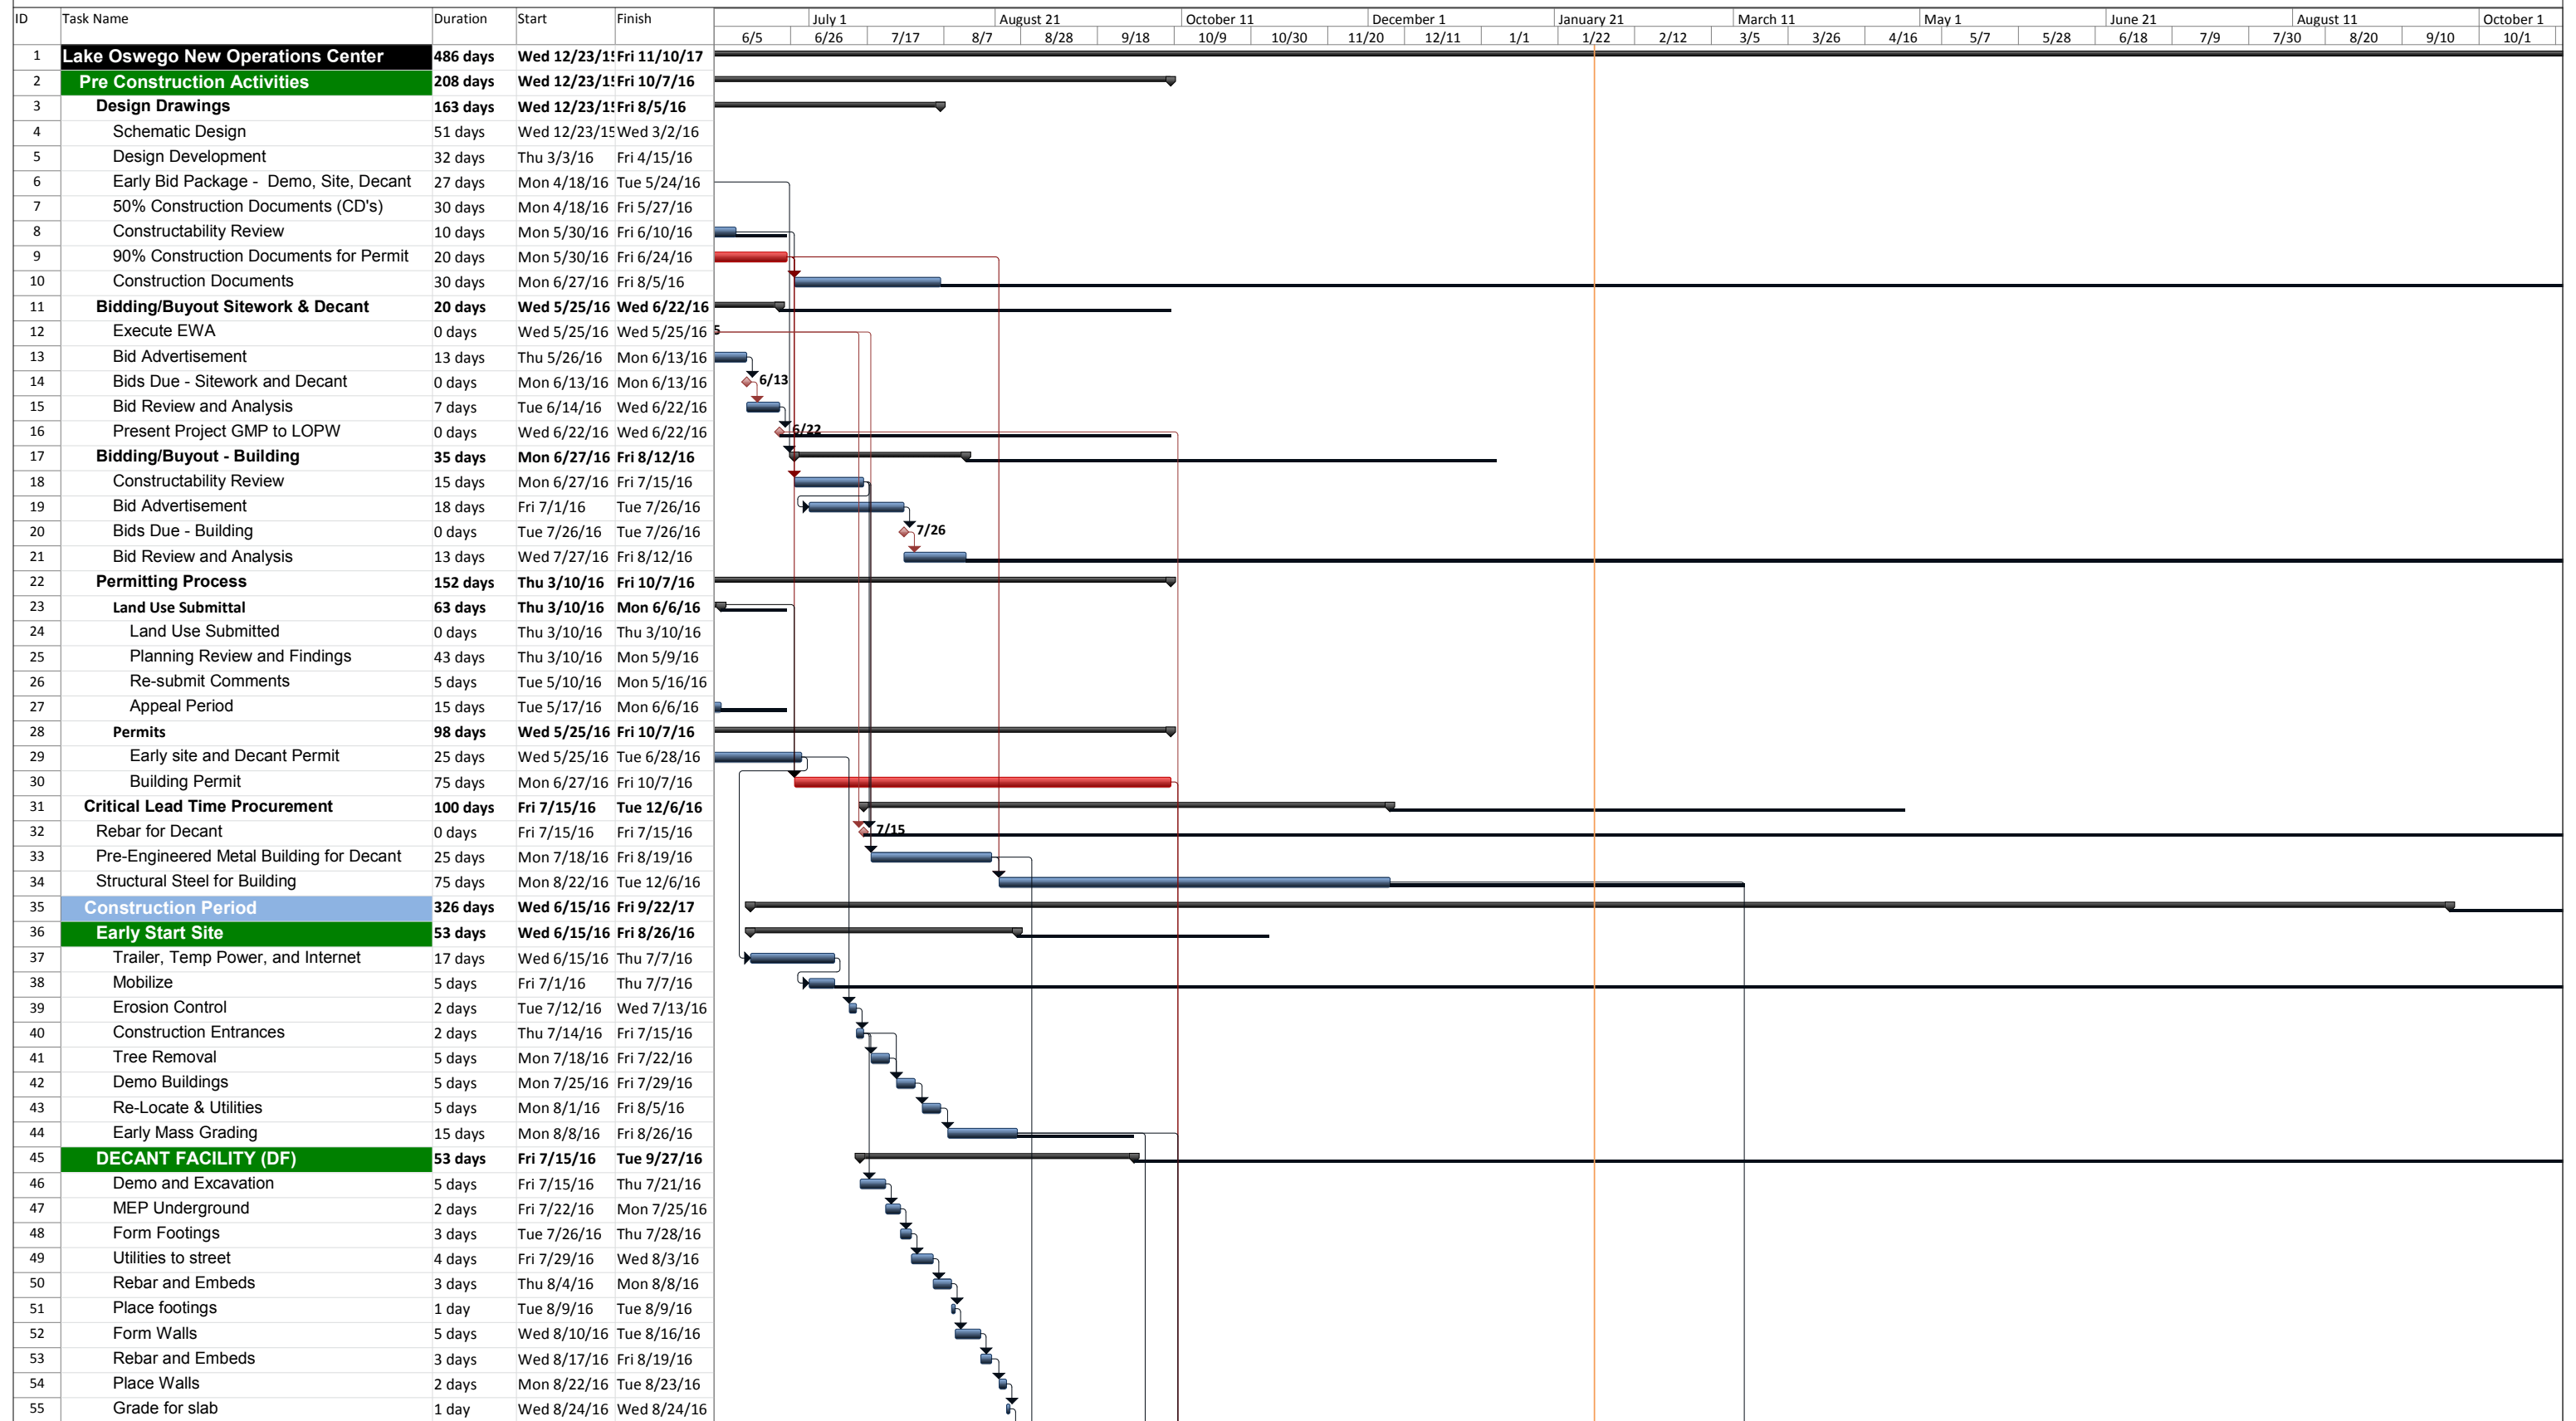

LOPW New Operations Center CD/Permit set S Schedule 1.30.2017

Project: LO OP S Schedule 01-30-2	Task		Summary		External Milestone		Inactive Summary		Manual Task		Start-only		Finish-only		Critical		Critical Split	
Date: Wed 2/1/17	Split		Project Summary		Inactive Task		Duration-only		Manual Summary		Manual Summary Rollup		Deadline		Critical		Progress	
	Milestone		External Tasks		Inactive Milestone												Slack	

LOPW New Operations Center CD/Permit set S Schedule 1.30.2017

Project: LO OP S Schedule 01-30-2 Date: Wed 2/1/17	Task	Summary	External Milestone	Inactive Summary	Manual Summary Rollup	Finish-only	Critical Split	Critical
	Split	Project Summary	Inactive Task	Manual Task	Manual Summary	Deadline	Progress	Slack
	Milestone	External Tasks	Inactive Milestone	Duration-only	Start-only	Critical	Slack	

LOPW New Operations Center CD/Permit set S Schedule 1.30.2017

Project: LO OP S Schedule 01-30-2 Date: Wed 2/1/17	Task		Summary		External Milestone		Inactive Summary		Manual Task		Start-only		Finish-only		Critical		Slack		Critical Split		Progress		
	Split		Project Summary		Inactive Task		Manual Summary		Manual Summary Rollup		Manual Summary		Manual Summary		Manual Summary		Manual Summary		Manual Summary		Manual Summary		Manual Summary
	Milestone		External Tasks		Inactive Milestone		Duration-only		Duration-only		Duration-only		Duration-only		Duration-only		Duration-only		Duration-only		Duration-only		Duration-only