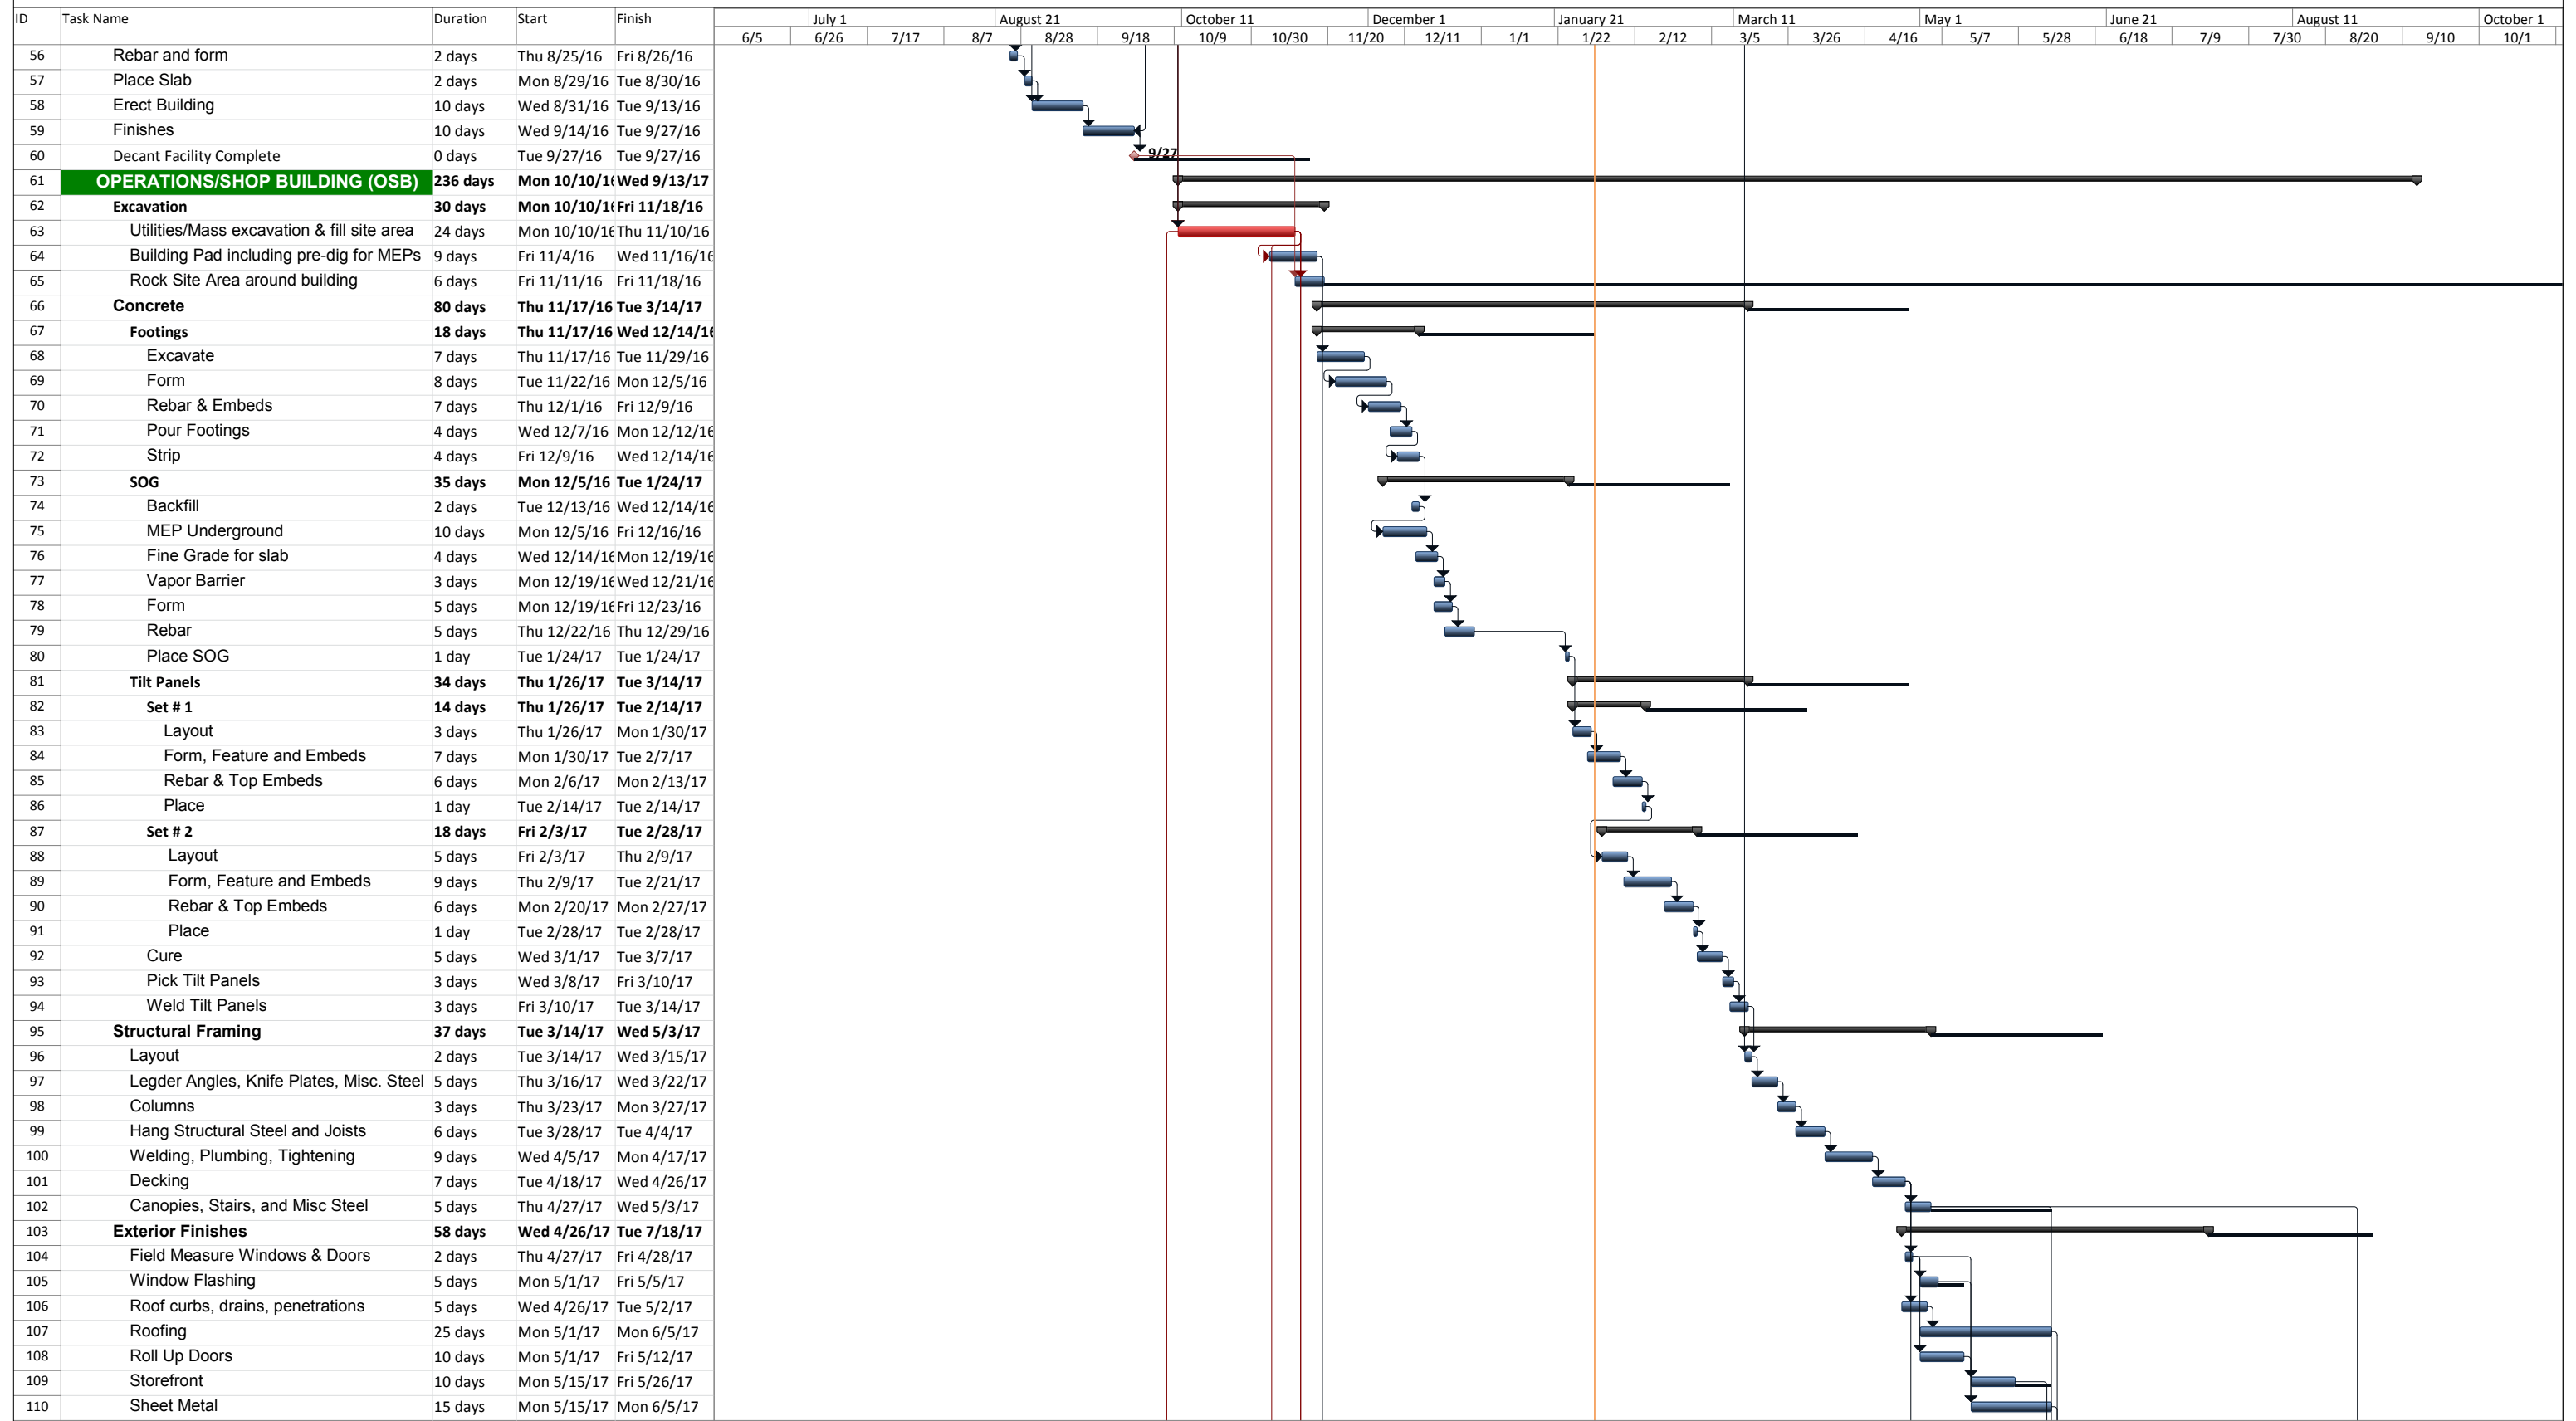

LOPW New Operations Center CD/Permit set S Schedule 1.30.2017

Project: LO OP S Schedule 01-30-2	Task		Summary		External Milestone		Inactive Summary		Manual Task		Start-only		Finish-only		Critical		Critical Split	
Date: Wed 2/1/17	Split		Project Summary		Inactive Task		Duration-only		Manual Summary		Manual Summary Rollup		Deadline		Critical		Progress	
	Milestone		External Tasks		Inactive Milestone												Slack	

LOPW New Operations Center CD/Permit set S Schedule 1.30.2017

Project: LO OP S Schedule 01-30-2 Date: Wed 2/1/17	Task	Summary	External Milestone	Inactive Summary	Manual Summary Rollup	Finish-only	Critical Split	Critical
	Split	Project Summary	Inactive Task	Manual Task	Manual Summary	Deadline	Progress	Slack
	Milestone	External Tasks	Inactive Milestone	Duration-only	Start-only	Critical	Slack	

LOPW New Operations Center CD/Permit set S Schedule 1.30.2017

Project: LO OP S Schedule 01-30-2 Date: Wed 2/1/17	Task		Summary		External Milestone		Inactive Summary		Manual Task		Start-only		Finish-only		Critical		Slack		Critical Split		Progress		
	Split		Project Summary		Inactive Task		Manual Summary		Manual Summary Rollup		Manual Summary		Manual Summary		Manual Summary		Manual Summary		Manual Summary		Manual Summary		Manual Summary
	Milestone		External Tasks		Inactive Milestone		Duration-only		Duration-only		Duration-only		Duration-only		Duration-only		Duration-only		Duration-only		Duration-only		Duration-only