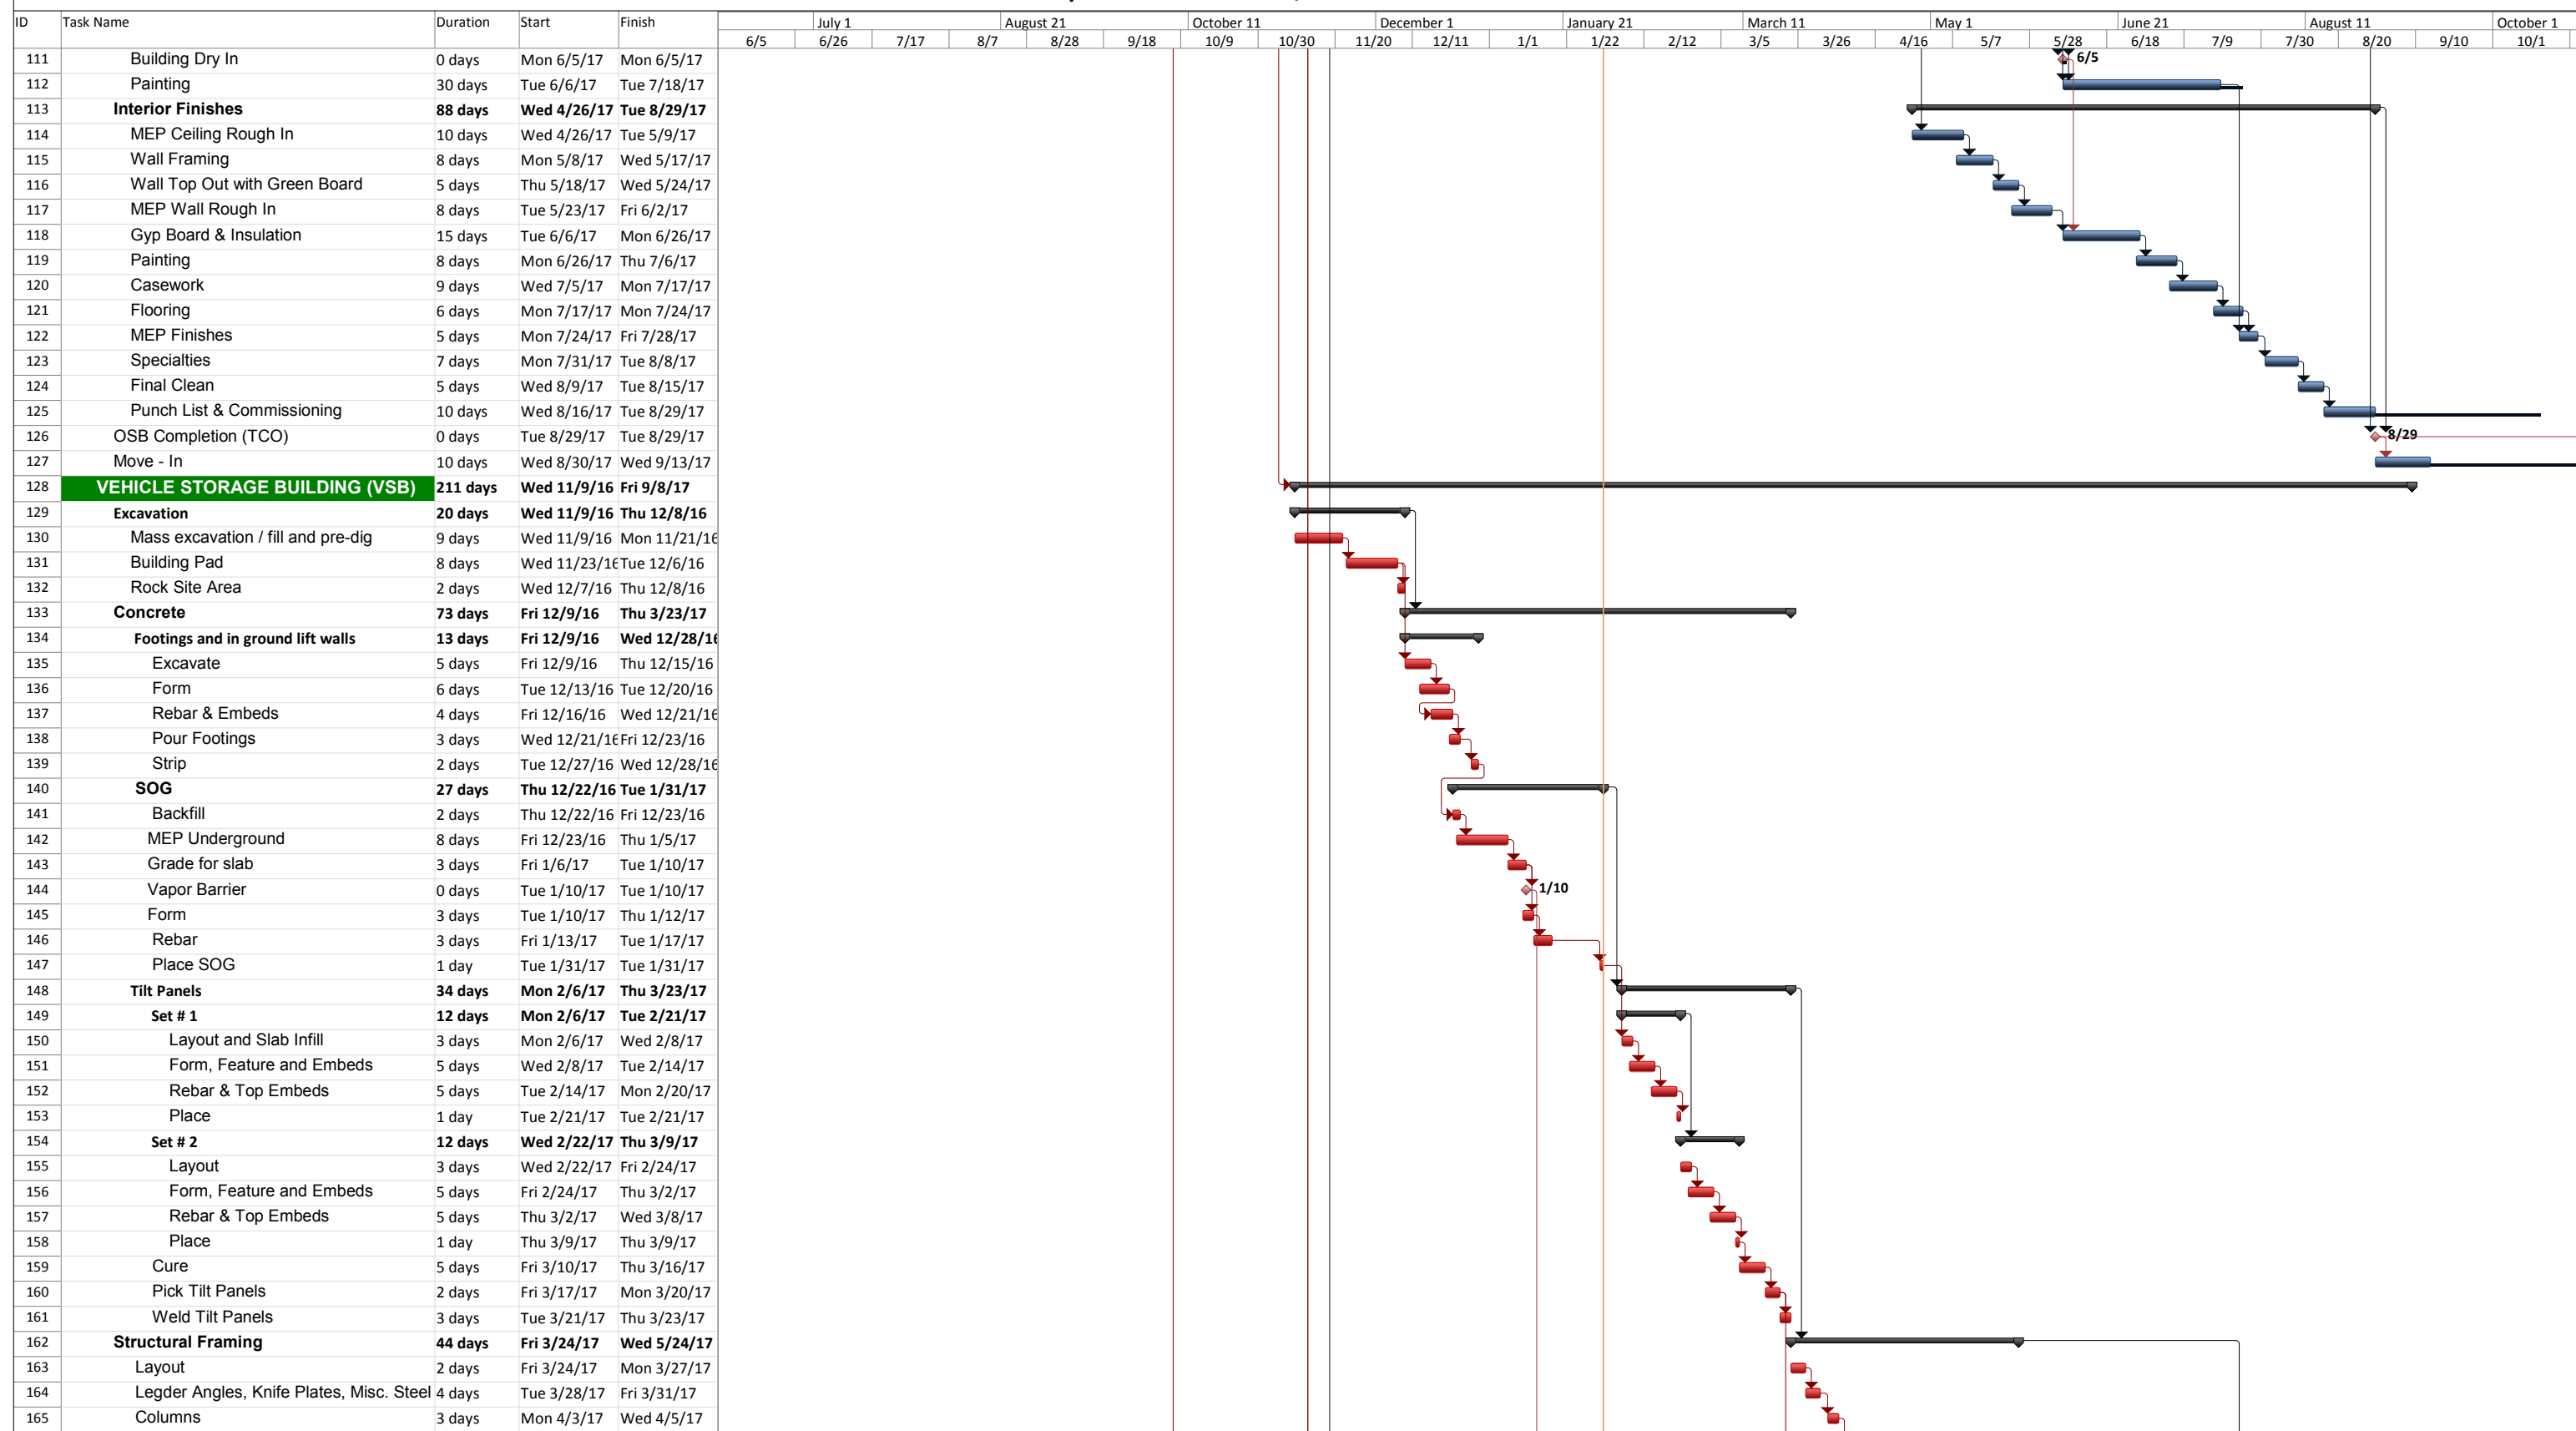

LOPW New Operations Center CD/Permit set S Schedule 1.30.2017

Project: LO OP S Schedule 01-30-2	Task		Summary		External Milestone		Inactive Summary		Manual Task		Start-only		Finish-only		Critical		Critical Split	
Date: Wed 2/1/17	Split		Project Summary		Inactive Task		Duration-only		Manual Summary		Manual Summary Rollup		Deadline		Critical		Progress	
	Milestone		External Tasks		Inactive Milestone												Slack	

LOPW New Operations Center CD/Permit set S Schedule 1.30.2017

Project: LO OP S Schedule 01-30-2 Date: Wed 2/1/17	Task	Summary	External Milestone	Inactive Summary	Manual Summary Rollup	Finish-only	Critical Split	Critical
	Split	Project Summary	Inactive Task	Manual Task	Manual Summary	Deadline	Progress	Slack
	Milestone	External Tasks	Inactive Milestone	Duration-only	Start-only	Critical	Slack	

LOPW New Operations Center CD/Permit set S Schedule 1.30.2017

Project: LO OP S Schedule 01-30-2 Date: Wed 2/1/17	Task		Summary		External Milestone		Inactive Summary		Manual Task		Start-only		Finish-only		Critical		Slack		Critical Split		Progress		
	Split		Project Summary		Inactive Task		Manual Summary		Manual Summary Rollup		Manual Summary		Manual Summary		Manual Summary		Manual Summary		Manual Summary		Manual Summary		Manual Summary
	Milestone		External Tasks		Inactive Milestone		Duration-only		Duration-only		Duration-only		Duration-only		Duration-only		Duration-only		Duration-only		Duration-only		Duration-only