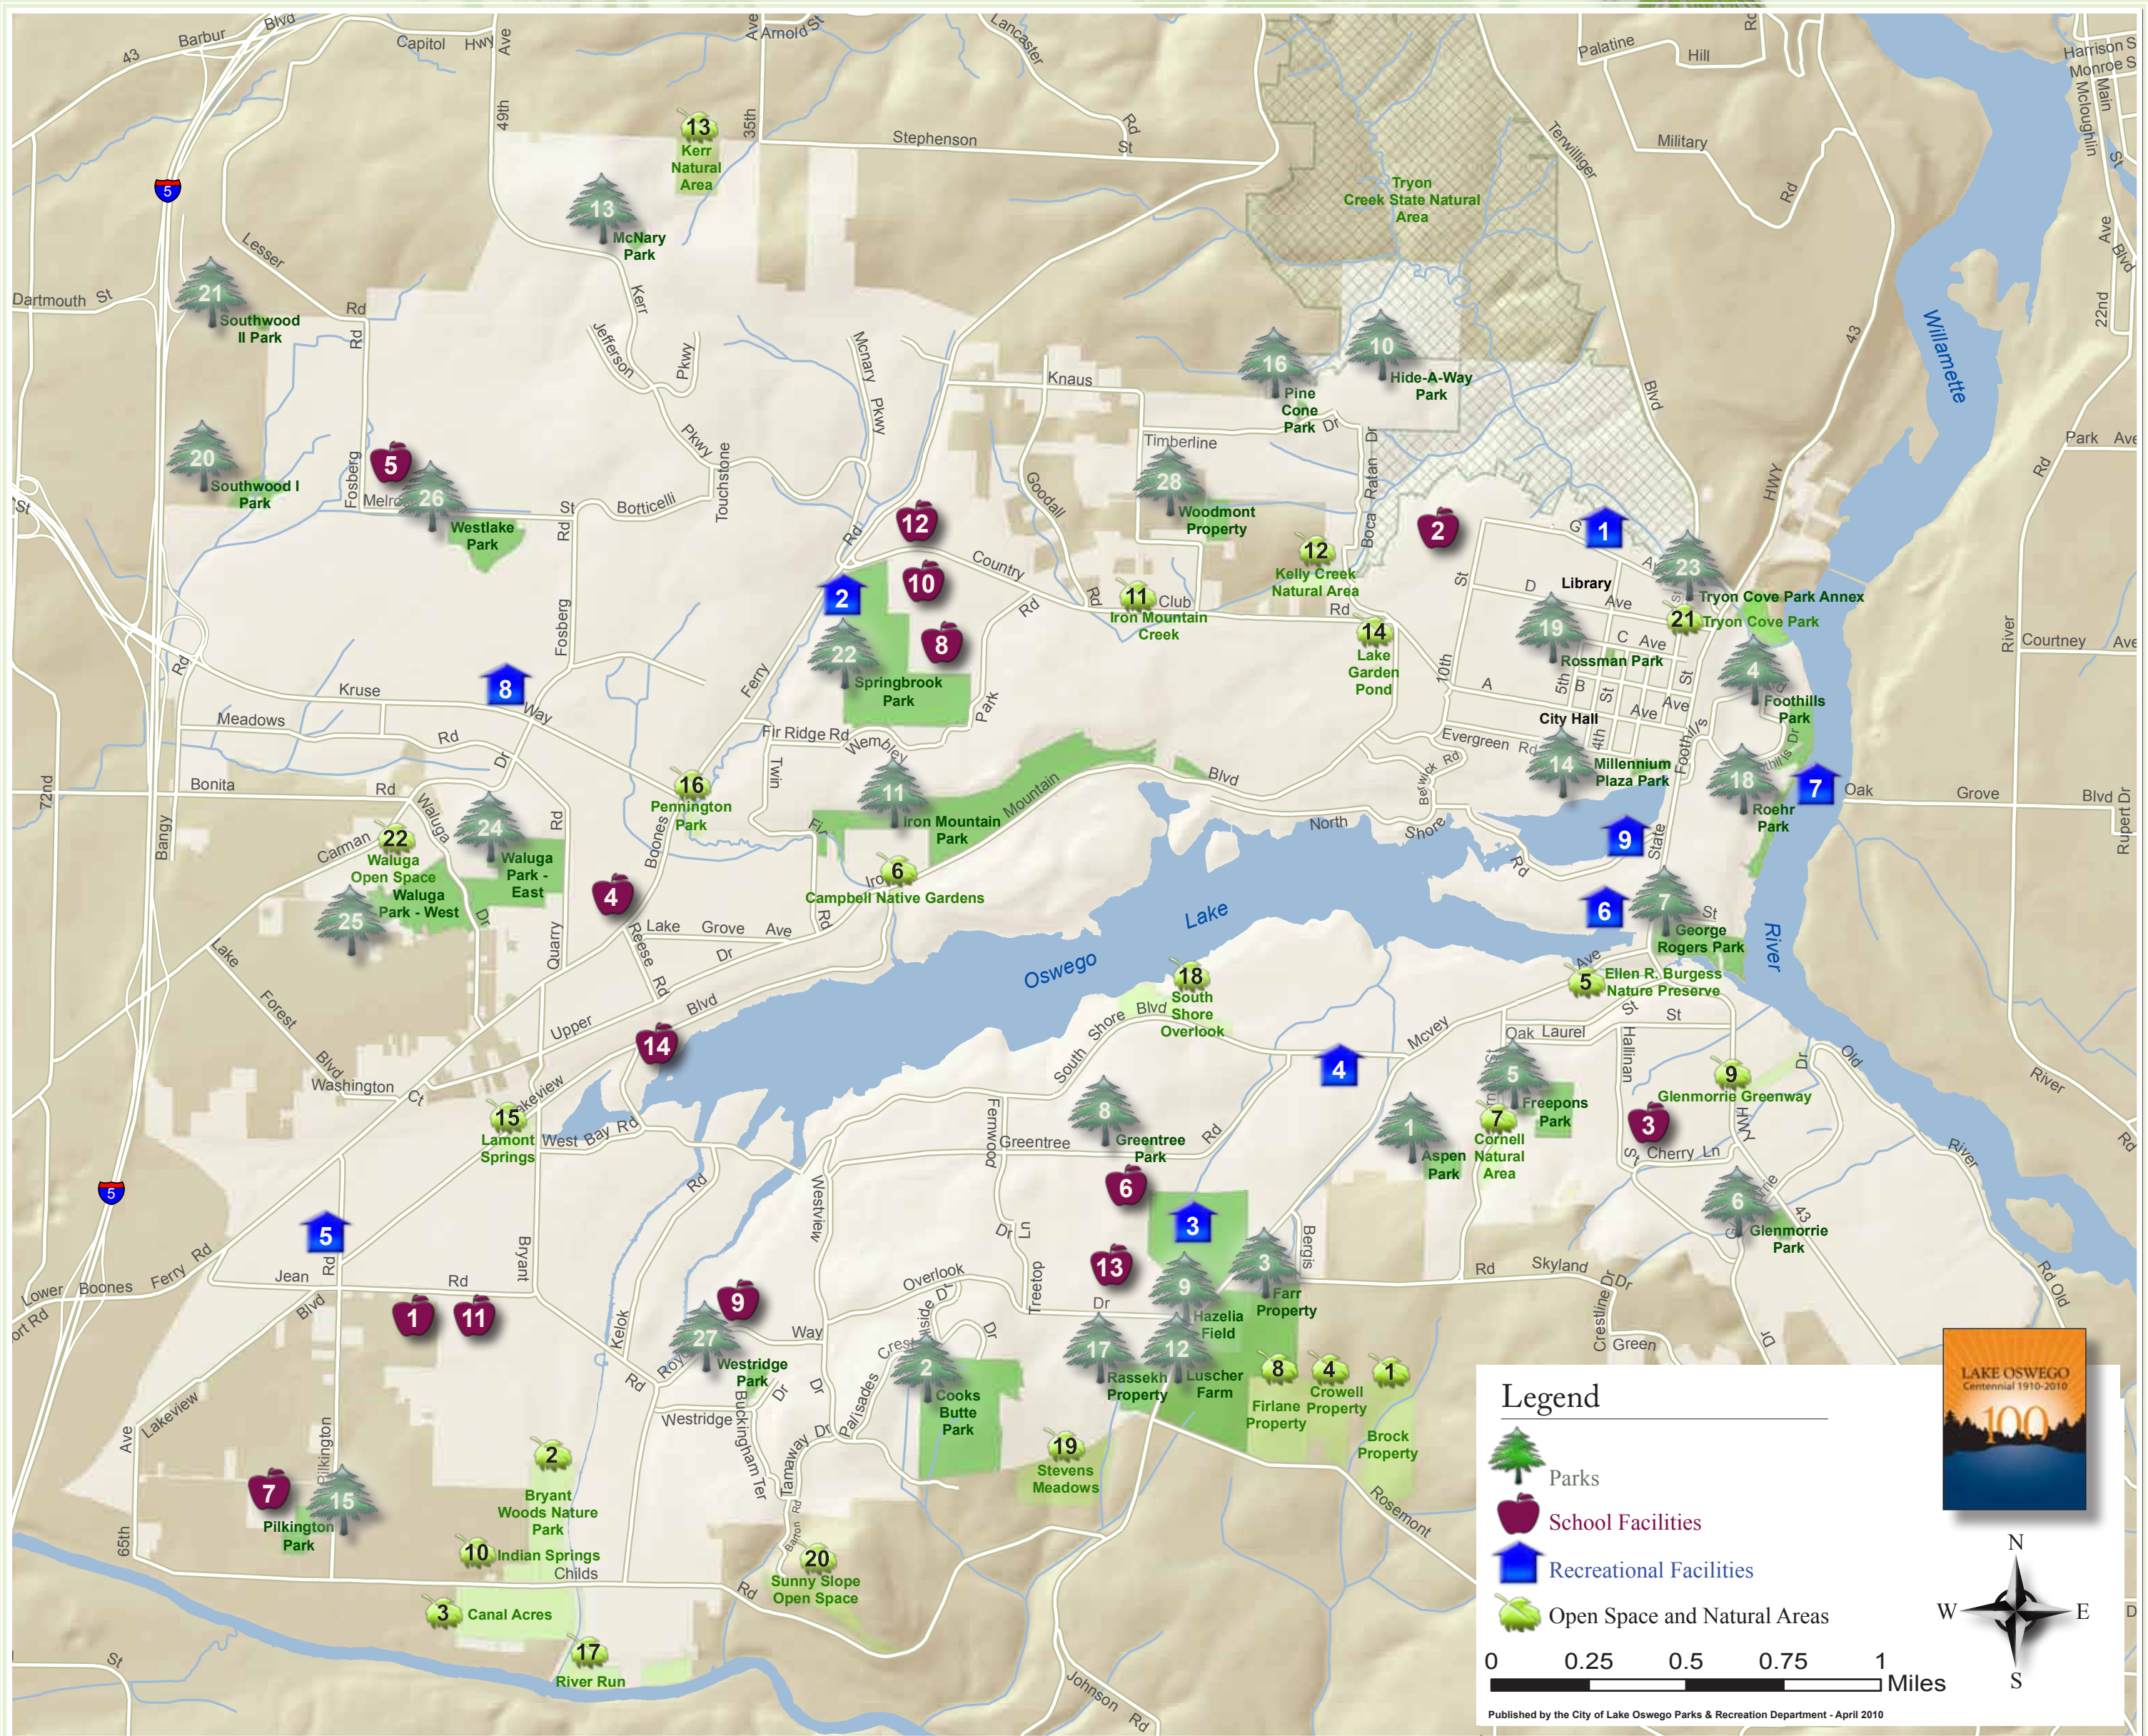

Parks, Natural Areas & Open Space and Recreation Facilities

Legend

-  Parks
-  School Facilities
-  Recreational Facilities
-  Open Space and Natural Areas

0 0.25 0.5 0.75 1 Miles

Published by the City of Lake Oswego Parks & Recreation Department - April 2010