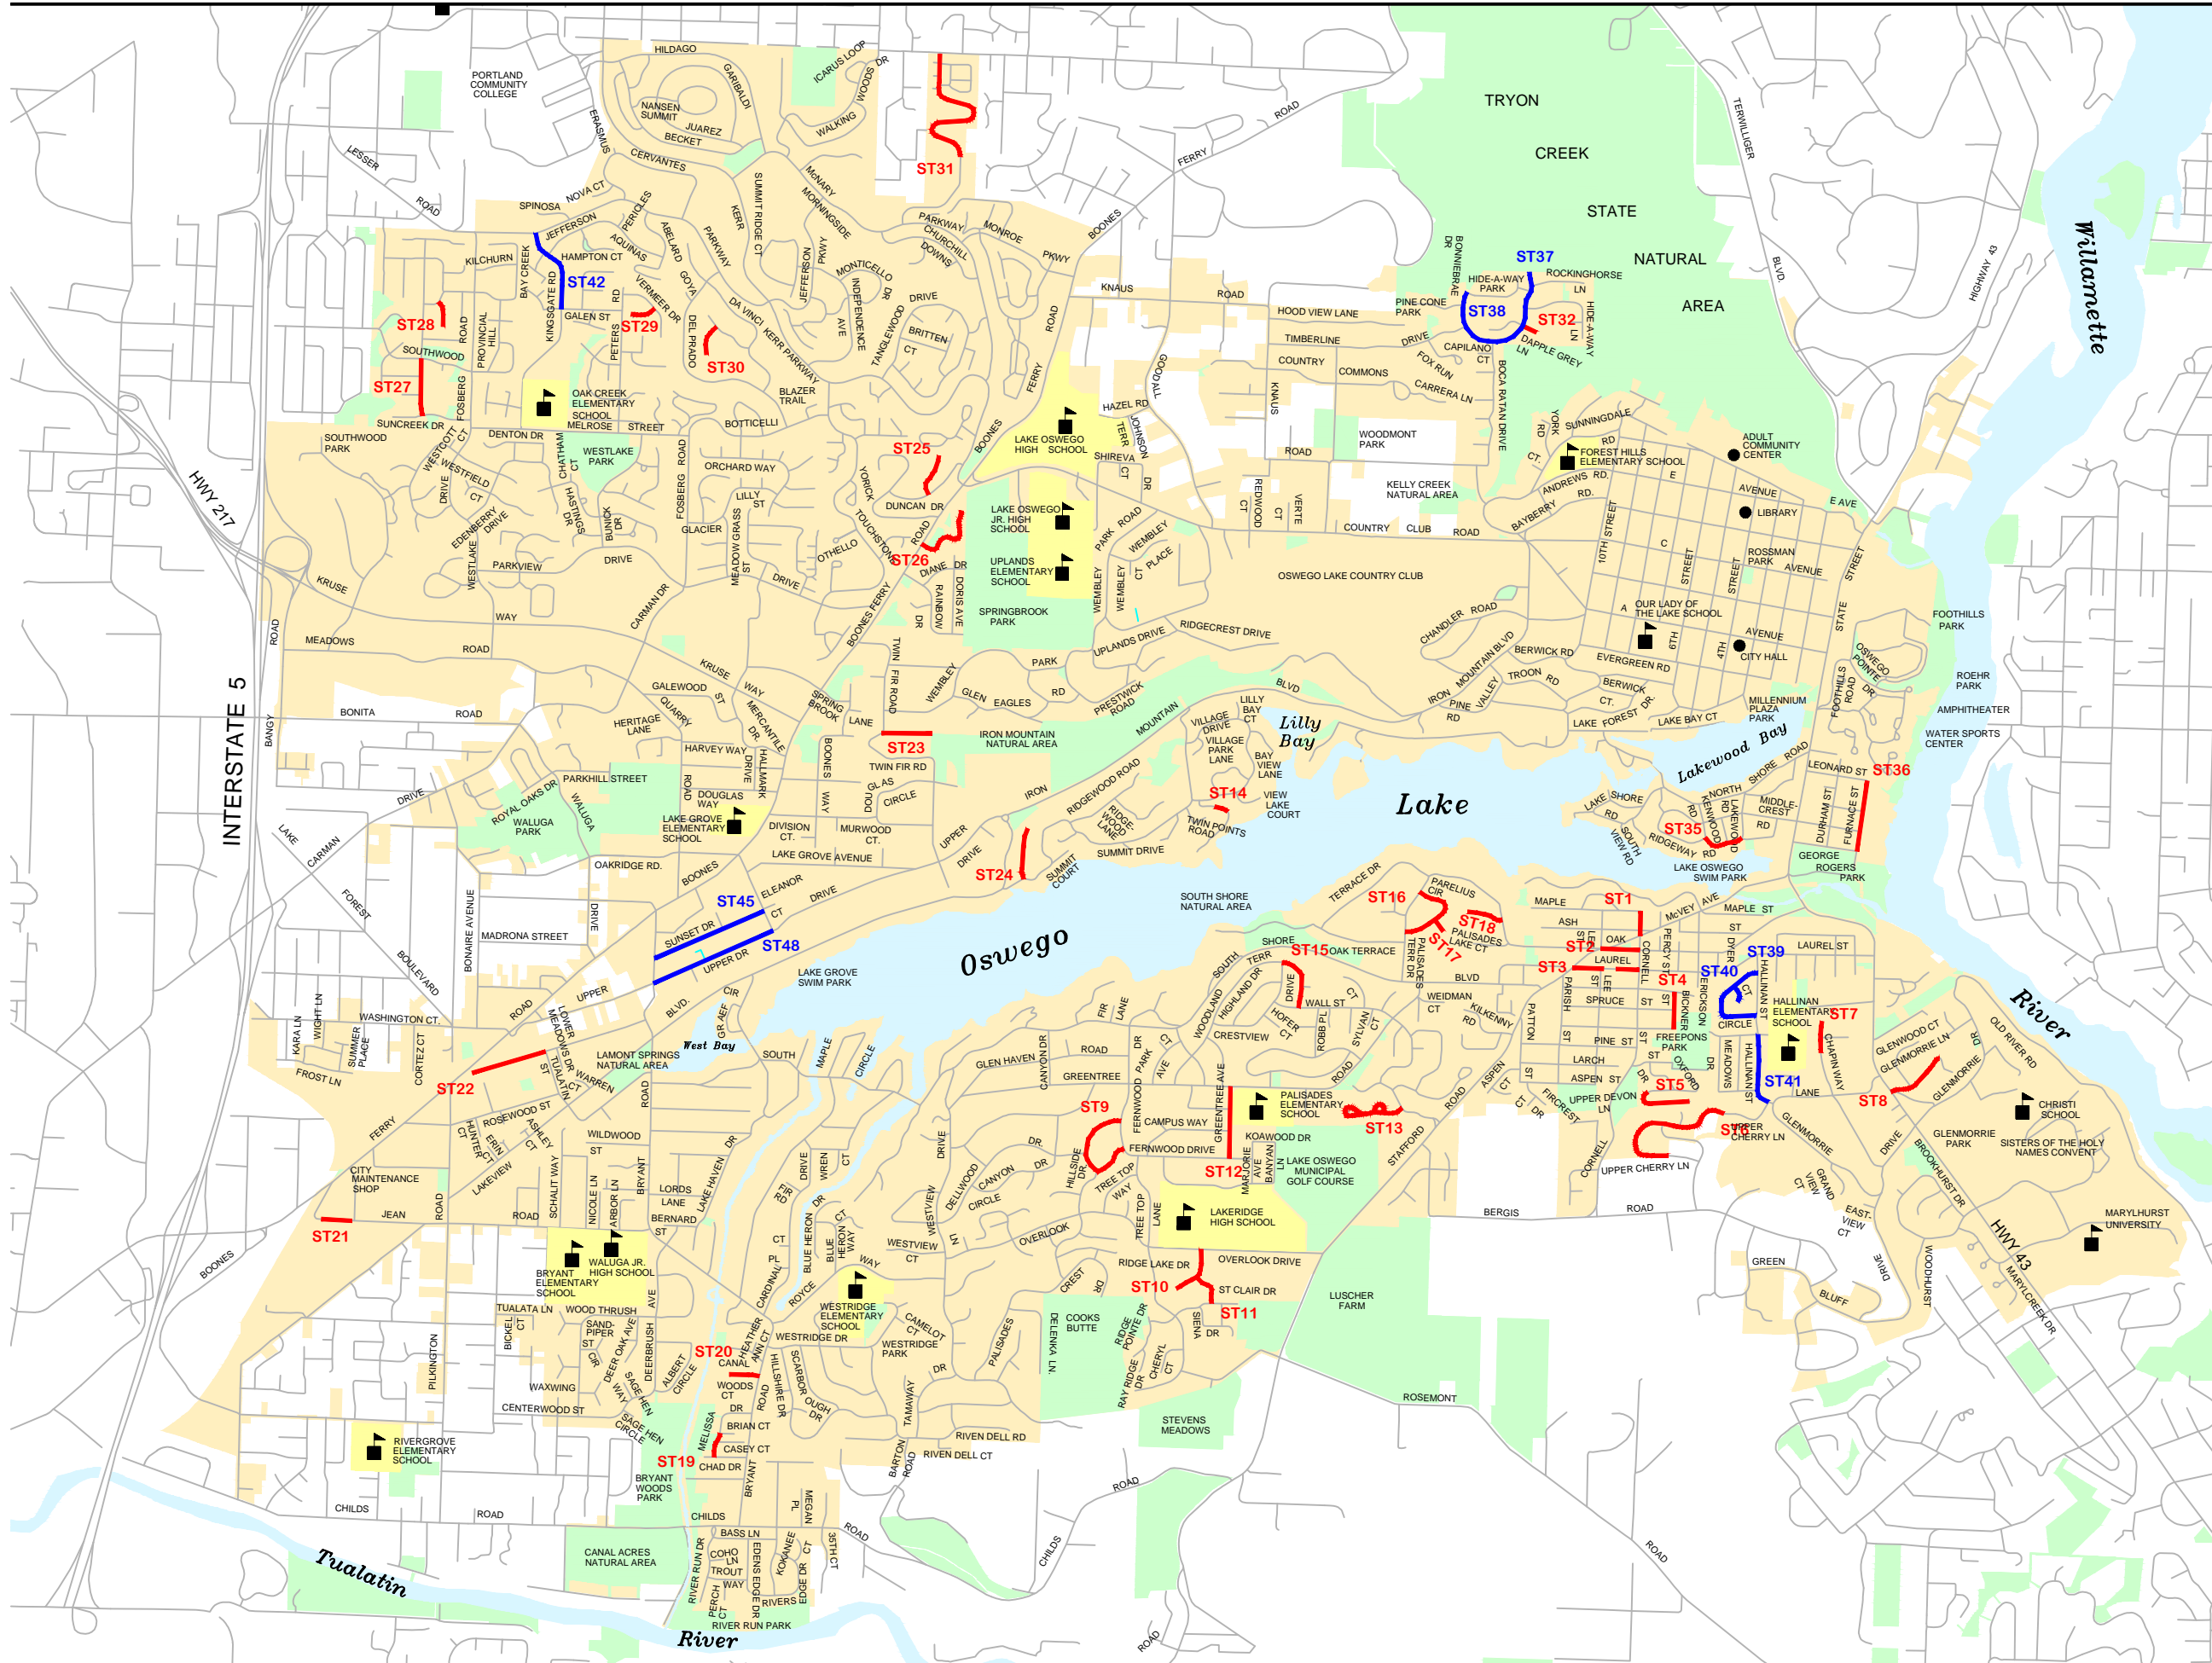

Pavement Rehabilitation Program - Paving Projects

- ST37 Boca Raton Dr - Boca Raton Dr to End
- ST38 Bonniebrae Dr - Boca Raton Dr to End
- ST39 Hallinan Circle - All
- ST40 Hallinan Ct - All
- ST41 Hallinan St - Hemlock St to Upper Cherry Ln
- ST42 Kingsgate Rd - Galen St to Jefferson Pkwy
- ~~ST43 Oak Terrace - Palisades Terrace Dr to Terrace Dr~~
- ~~ST44 Palisades Terrace Dr - South Choro Blvd to Oak Ct~~
- ST45 Sunset Dr - Bryant Rd to Reese Rd
- ~~ST46 Terrace Dr - 750 Terrace Dr to Palisades Terrace Dr~~
- ~~ST47 Westridge Dr - Bryant Rd to End~~
- ST48 Upper Dr - Bryant Rd to Reese Rd

Not to Scale