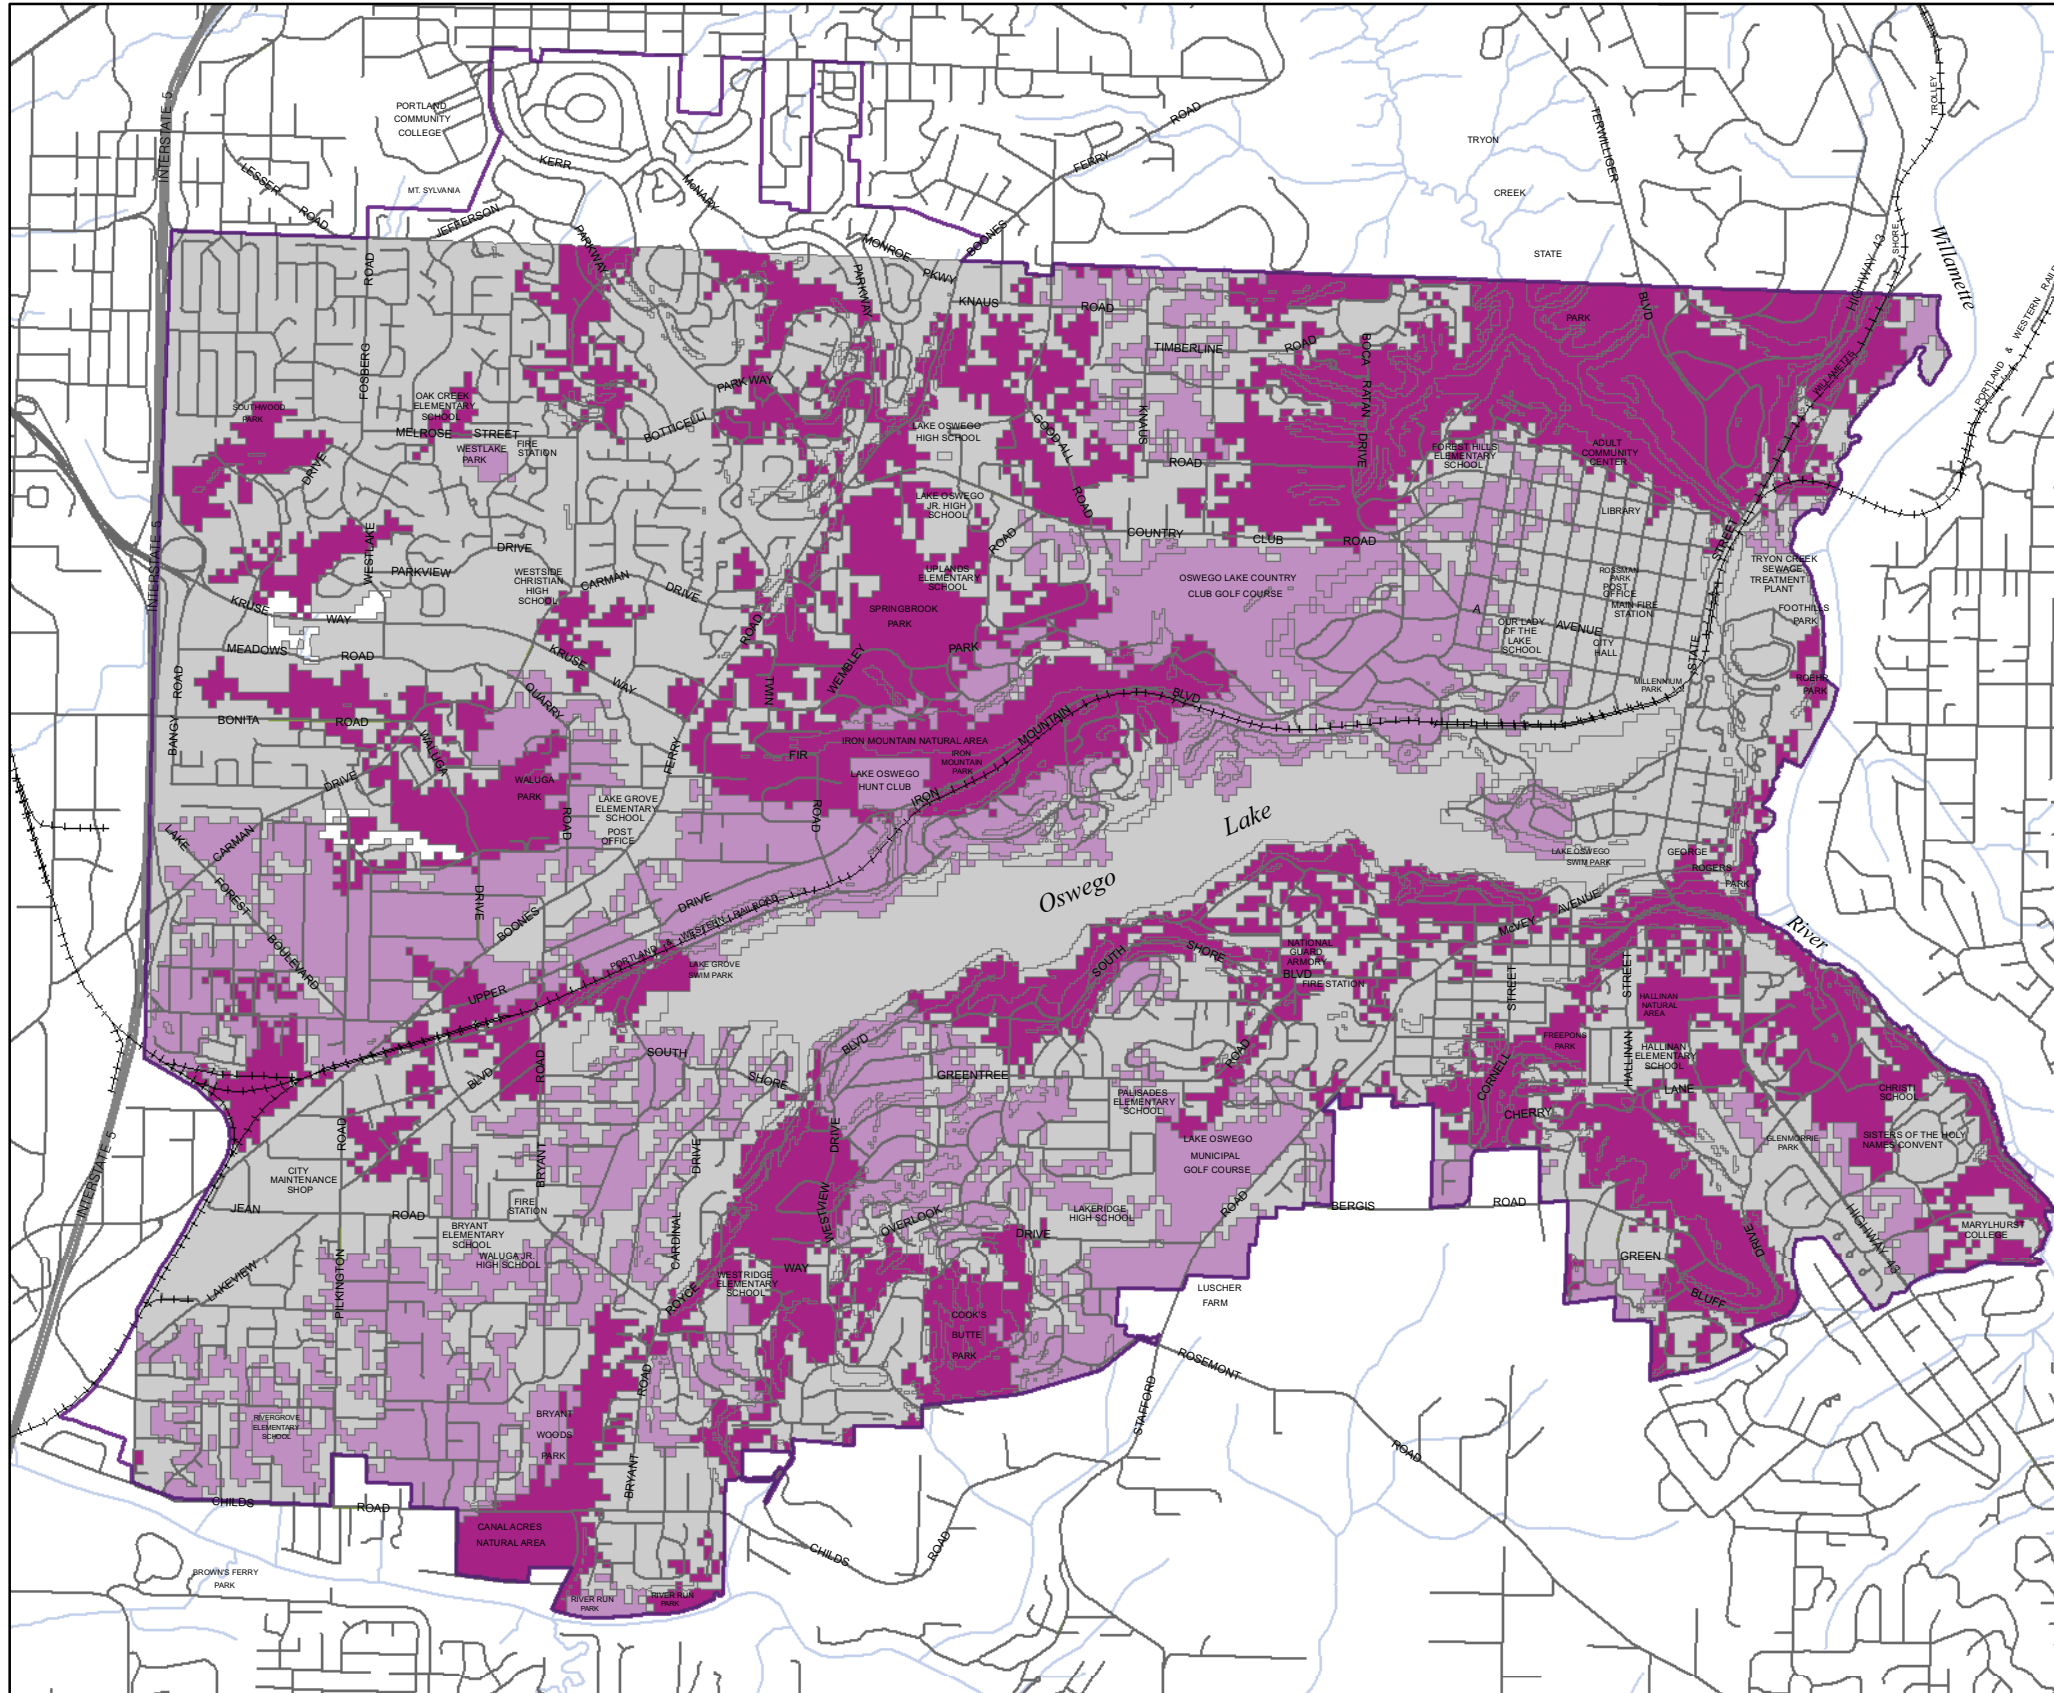

Figure 4-3

LAKE OSWEGO AREA WILDFIRE HAZARDS

Hazard Level:

-  High
-  Moderate
-  None
-  Lake Oswego Urban Services Boundary
-  Streams

Data Sources Include: Clackamas County 2003 Relative Wildlife Hazard Risk Areas